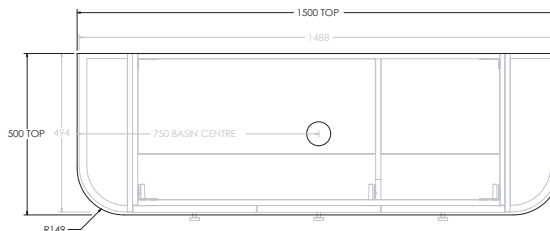

# ERA ALL DOOR (BOTH ENDS CURVED)

STANDARD SIZES	750mm	900mm	1200mm	1500mm	1800mm
Width (mm)	750	900	1200	1500	1800
Depth (mm)	500	500	500	500	500
Height (mm) - <b>12mm Benchtop</b> (Durasein Only)	462	462	462	462	462
Height (mm) - <b>20mm Benchtop</b> (Cherry Pie / Caesarstone Mineral)	470	470	470	470	470
Height (mm) - <b>50mm Benchtop</b> (Durasein Only)	500	500	500	500	500
Height (mm) - <b>90mm Benchtop</b> (Durasein Only)	540	540	540	540	540
Number of Doors (Including Curved End Doors)	3	4	4	5	6
Basin Configurations	Centre	Centre	Centre/Offset	Centre/Offset/ Double	Centre/Offset/ Double

## ERA ALL DOOR (BOTH ENDS CURVED)

Below Front View specs are for cabinet details only, refer to page 2 for overall heights and benchtop options.

### 1500mm Centre

Front View

Top View  
Centre