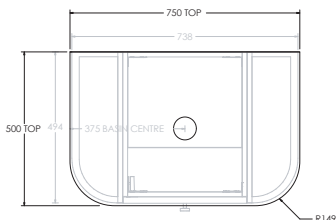

# ERA ALL DOOR (BOTH ENDS CURVED)

STANDARD SIZES	750mm	900mm	1200mm	1500mm	1800mm
Width (mm)	750	900	1200	1500	1800
Depth (mm)	500	500	500	500	500
Height (mm) - <b>12mm Benchtop</b> (Durasein Only)	462	462	462	462	462
Height (mm) - <b>20mm Benchtop</b> (Cherry Pie / Caesarstone Mineral)	470	470	470	470	470
Height (mm) - <b>50mm Benchtop</b> (Durasein Only)	500	500	500	500	500
Height (mm) - <b>90mm Benchtop</b> (Durasein Only)	540	540	540	540	540
Number of Doors (Including Curved End Doors)	3	4	4	5	6
Basin Configurations	Centre	Centre	Centre/Offset	Centre/Offset/ Double	Centre/Offset/ Double

## ERA ALL DOOR (BOTH ENDS CURVED)

Below Front View specs are for cabinet details only, refer to page 2 for overall heights and benchtop options.

### 750mm

Front View

Top View

### 1200mm

Front View

Top View  
Centre

Left