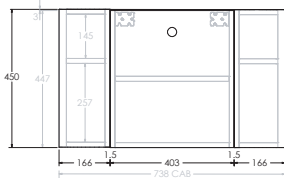

# ERA ALL DOOR (BOTH ENDS CURVED)

STANDARD SIZES	750mm	900mm	1200mm	1500mm	1800mm
Width (mm)	750	900	1200	1500	1800
Depth (mm)	500	500	500	500	500
Height (mm) - <b>12mm Benchtop</b> (Durasein Only)	462	462	462	462	462
Height (mm) - <b>20mm Benchtop</b> (Cherry Pie / Caesarstone Mineral)	470	470	470	470	470
Height (mm) - <b>50mm Benchtop</b> (Durasein Only)	500	500	500	500	500
Height (mm) - <b>90mm Benchtop</b> (Durasein Only)	540	540	540	540	540
Number of Doors (Including Curved End Doors)	3	4	4	5	6
Basin Configurations	Centre	Centre	Centre/Offset	Centre/Offset/ Double	Centre/Offset/ Double

## Side View - With Benchtop Options

### 750mm

Front View

Top View

### 1800mm Offset / Double

Front View

Double