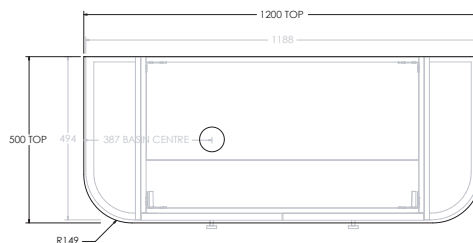

# ERA ALL DOOR (BOTH ENDS CURVED)

STANDARD SIZES	750mm	900mm	1200mm	1500mm	1800mm
Width (mm)	750	900	1200	1500	1800
Depth (mm)	500	500	500	500	500
Height (mm) - <b>12mm Benchtop</b> (Durasein Only)	462	462	462	462	462
Height (mm) - <b>20mm Benchtop</b> (Cherry Pie / Caesarstone Mineral)	470	470	470	470	470
Height (mm) - <b>50mm Benchtop</b> (Durasein Only)	500	500	500	500	500
Height (mm) - <b>90mm Benchtop</b> (Durasein Only)	540	540	540	540	540
Number of Doors (Including Curved End Doors)	3	4	4	5	6
Basin Configurations	Centre	Centre	Centre/Offset	Centre/Offset/ Double	Centre/Offset/ Double

### 900mm

Front View

Top View

### 1200mm

Front View

Top View  
Centre

Left

### 1800mm Offset / Double

Front View

Double