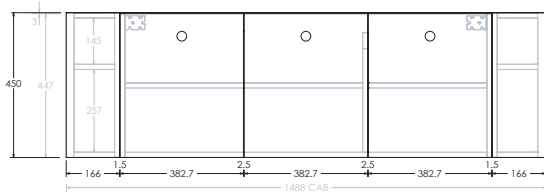

KADO

ERA ALL DOOR (BOTH ENDS CURVED)

Below Front View specs are for cabinet details only, refer to page 2 for overall heights and benchtop options.

1500mm Centre

Front View