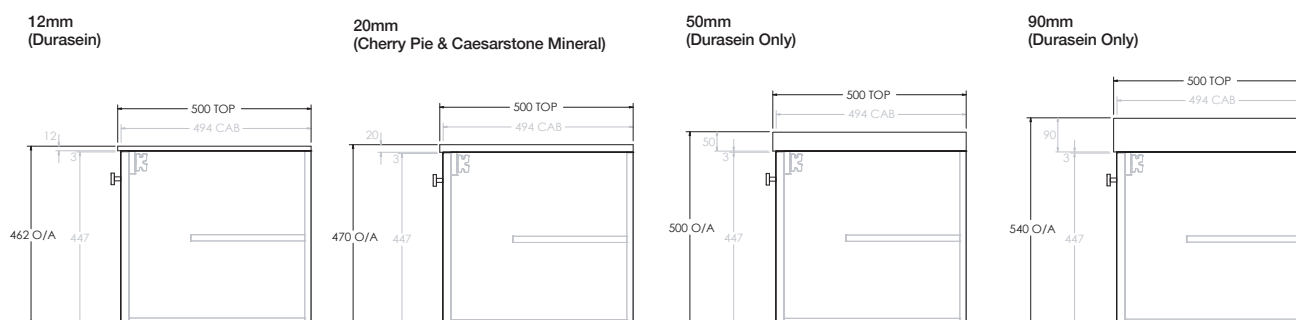

KADO

ERA ALL DOOR (BOTH ENDS CURVED)

STANDARD SIZES	750mm	900mm	1200mm	1500mm	1800mm
Width (mm)	750	900	1200	1500	1800
Depth (mm)	500	500	500	500	500
Height (mm) - 12mm Benchtop (Durasein Only)	462	462	462	462	462
Height (mm) - 20mm Benchtop (Cherry Pie / Caesarstone Mineral)	470	470	470	470	470
Height (mm) - 50mm Benchtop (Durasein Only)	500	500	500	500	500
Height (mm) - 90mm Benchtop (Durasein Only)	540	540	540	540	540
Number of Doors (Including Curved End Doors)	3	4	4	5	6
Basin Configurations	Centre	Centre	Centre/Offset	Centre/Offset/ Double	Centre/Offset/ Double

Side View - With Benchtop Options