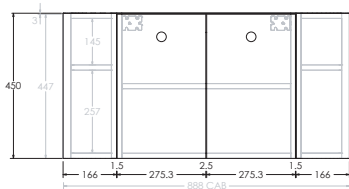

# ERA ALL DOOR (BOTH ENDS CURVED)

STANDARD SIZES	750mm	900mm	1200mm	1500mm	1800mm
Width (mm)	750	900	1200	1500	1800
Depth (mm)	500	500	500	500	500
Height (mm) - <b>12mm Benchtop</b> (Durasein Only)	462	462	462	462	462
Height (mm) - <b>20mm Benchtop</b> (Cherry Pie / Caesarstone Mineral)	470	470	470	470	470
Height (mm) - <b>50mm Benchtop</b> (Durasein Only)	500	500	500	500	500
Height (mm) - <b>90mm Benchtop</b> (Durasein Only)	540	540	540	540	540
Number of Doors (Including Curved End Doors)	3	4	4	5	6
Basin Configurations	Centre	Centre	Centre/Offset	Centre/Offset/ Double	Centre/Offset/ Double

## ERA ALL DOOR (BOTH ENDS CURVED)

Below Front View specs are for cabinet details only, refer to page 2 for overall heights and benchtop options.

### 750mm

Front View

Top View

### 900mm

Front View

Top View