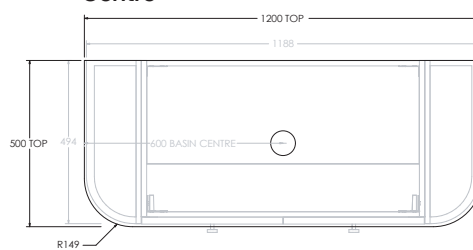

# ERA ALL DOOR (BOTH ENDS CURVED)

STANDARD SIZES	750mm	900mm	1200mm	1500mm	1800mm
Width (mm)	750	900	1200	1500	1800
Depth (mm)	500	500	500	500	500
Height (mm) - <b>12mm Benchtop</b> (Durasein Only)	462	462	462	462	462
Height (mm) - <b>20mm Benchtop</b> (Cherry Pie / Caesarstone Mineral)	470	470	470	470	470
Height (mm) - <b>50mm Benchtop</b> (Durasein Only)	500	500	500	500	500
Height (mm) - <b>90mm Benchtop</b> (Durasein Only)	540	540	540	540	540
Number of Doors (Including Curved End Doors)	3	4	4	5	6
Basin Configurations	Centre	Centre	Centre/Offset	Centre/Offset/ Double	Centre/Offset/ Double

### 750mm

Front View

Top View

### 900mm

Front View

Top View

### 1200mm

Front View

Top View  
Centre

Left