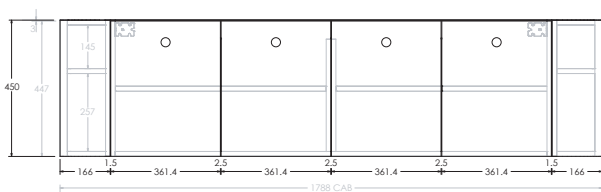

# ERA ALL DOOR (BOTH ENDS CURVED)

STANDARD SIZES	750mm	900mm	1200mm	1500mm	1800mm
Width (mm)	750	900	1200	1500	1800
Depth (mm)	500	500	500	500	500
Height (mm) - <b>12mm Benchtop</b> (Durasein Only)	462	462	462	462	462
Height (mm) - <b>20mm Benchtop</b> (Cherry Pie / Caesarstone Mineral)	470	470	470	470	470
Height (mm) - <b>50mm Benchtop</b> (Durasein Only)	500	500	500	500	500
Height (mm) - <b>90mm Benchtop</b> (Durasein Only)	540	540	540	540	540
Number of Doors (Including Curved End Doors)	3	4	4	5	6
Basin Configurations	Centre	Centre	Centre/Offset	Centre/Offset/ Double	Centre/Offset/ Double

### 1800mm Centre

Front View

Top View  
Centre

### 1800mm Offset / Double

Front View

Double