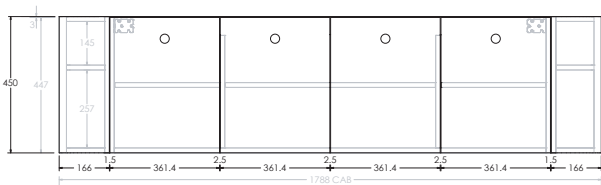

# ERA ALL DOOR (BOTH ENDS CURVED)

STANDARD SIZES	750mm	900mm	1200mm	1500mm	1800mm
Width (mm)	750	900	1200	1500	1800
Depth (mm)	500	500	500	500	500
Height (mm) - <b>12mm Benchtop</b> (Durasein Only)	462	462	462	462	462
Height (mm) - <b>20mm Benchtop</b> (Cherry Pie / Caesarstone Mineral)	470	470	470	470	470
Height (mm) - <b>50mm Benchtop</b> (Durasein Only)	500	500	500	500	500
Height (mm) - <b>90mm Benchtop</b> (Durasein Only)	540	540	540	540	540
Number of Doors (Including Curved End Doors)	3	4	4	5	6
Basin Configurations	Centre	Centre	Centre/Offset	Centre/Offset/ Double	Centre/Offset/ Double

### Offset (Left or Right)

Left offset pictured, right offset same but mirrored

Double

### 1800mm Centre

Front View

Top View  
Centre

### 1800mm Offset / Double

Front View

Double