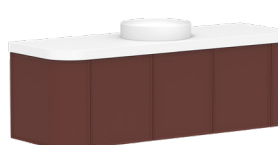

# ERA ALL DOOR (BOTH ENDS CURVED)

12mm benchtop / Feather Grey

20mm benchtop / Royal Battle Blue

50mm benchtop / Red Marble

90mm benchtop / Matte Black

## SPECIFICATIONS

<b>Recommended Use</b>	Domestic, Hotel and Commercial
<b>Vanity Top Material</b>	12mm Durasein, 20mm Cherry Pie or 20mm Caesarstone Mineral (Surcharge applies). 50mm or 90mm Thick Benchtop available (Durasein only) Basin sold separately. For more information please refer to the Colour Finish and Material Variations Document.
<b>Vanity Unit Material</b>	MDF MR E0 (Medium Density Fibreboard, Moisture Resistant, Rated Emission Level E0)
<b>Vanity Colour Variations</b>	Matte White, Matte Feather Grey, Matte Black, Matte Royal Battle (Blue), Matte Wolfram (Green), Matte Red Marble
<b>Interior Finish</b>	Fresh White
<b>Tap Hole Availability</b>	0, 1 or 3 Tap Holes (pending basin selection)
<b>Waste</b>	Chrome Universal Plug & Waste 40mm Outlet (included)
<b>Fixing</b>	Bolted/Screwed to the wall by a licensed tradesperson (Fixings not included).
<b>Doors</b>	Hettich soft-close hinge door(s)
<b>Inclusions</b>	150mm radius, curved push-to-open shaker doors x2
<b>Handle Options</b>	Handle Options: Blaze Handle, Cooper Knob or Seashell.
<b>or</b>	For finishes available refer to the Colour Finish and Material Variations Document.
<b>Push-to-Open Door(s)</b>	OR Push-to-Open.