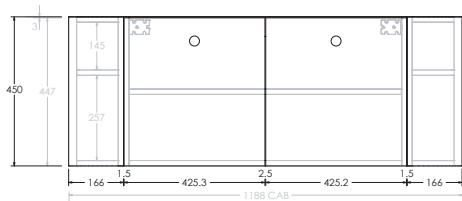

# ERA ALL DOOR (BOTH ENDS CURVED)

STANDARD SIZES	750mm	900mm	1200mm	1500mm	1800mm
Width (mm)	750	900	1200	1500	1800
Depth (mm)	500	500	500	500	500
Height (mm) - <b>12mm Benchtop</b> (Durasein Only)	462	462	462	462	462
Height (mm) - <b>20mm Benchtop</b> (Cherry Pie / Caesarstone Mineral)	470	470	470	470	470
Height (mm) - <b>50mm Benchtop</b> (Durasein Only)	500	500	500	500	500
Height (mm) - <b>90mm Benchtop</b> (Durasein Only)	540	540	540	540	540
Number of Doors (Including Curved End Doors)	3	4	4	5	6
Basin Configurations	Centre	Centre	Centre/Offset	Centre/Offset/ Double	Centre/Offset/ Double

### 750mm

Front View

Top View

### 900mm

Front View

Top View

### 1200mm

Front View

Top View  
Centre

Left