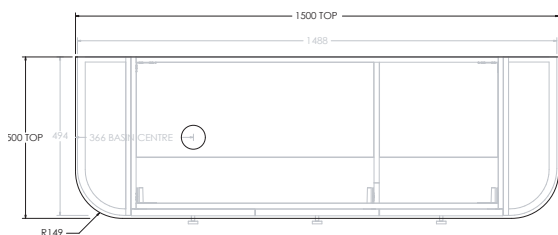

Offset (Left or Right)

Left offset pictured, right offset same but mirrored