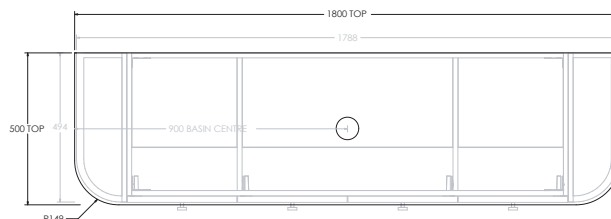

# ERA ALL DOOR (BOTH ENDS CURVED)

STANDARD SIZES	750mm	900mm	1200mm	1500mm	1800mm
Width (mm)	750	900	1200	1500	1800
Depth (mm)	500	500	500	500	500
Height (mm) - <b>12mm Benchtop</b> (Durasein Only)	462	462	462	462	462
Height (mm) - <b>20mm Benchtop</b> (Cherry Pie / Caesarstone Mineral)	470	470	470	470	470
Height (mm) - <b>50mm Benchtop</b> (Durasein Only)	500	500	500	500	500
Height (mm) - <b>90mm Benchtop</b> (Durasein Only)	540	540	540	540	540
Number of Doors (Including Curved End Doors)	3	4	4	5	6
Basin Configurations	Centre	Centre	Centre/Offset	Centre/Offset/ Double	Centre/Offset/ Double

### 1500mm Centre

Front View

Top View  
Centre

### Offset (Left or Right)

Left offset pictured, right offset same but mirrored

Double

### 1800mm Centre

Front View

Top View  
Centre