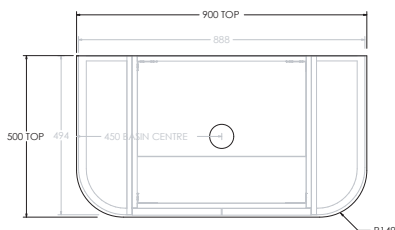

# ERA ALL DOOR (BOTH ENDS CURVED)

STANDARD SIZES	750mm	900mm	1200mm	1500mm	1800mm
Width (mm)	750	900	1200	1500	1800
Depth (mm)	500	500	500	500	500
Height (mm) - <b>12mm Benchtop</b> (Durasein Only)	462	462	462	462	462
Height (mm) - <b>20mm Benchtop</b> (Cherry Pie / Caesarstone Mineral)	470	470	470	470	470
Height (mm) - <b>50mm Benchtop</b> (Durasein Only)	500	500	500	500	500
Height (mm) - <b>90mm Benchtop</b> (Durasein Only)	540	540	540	540	540
Number of Doors (Including Curved End Doors)	3	4	4	5	6
Basin Configurations	Centre	Centre	Centre/Offset	Centre/Offset/ Double	Centre/Offset/ Double

### 750mm

Front View

Top View

### 900mm

Front View

Top View

### 1200mm

Front View

Top View  
Centre

Left