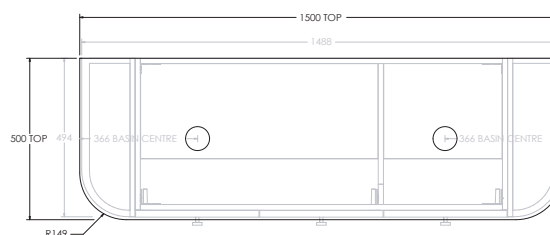

# ERA ALL DOOR (BOTH ENDS CURVED)

STANDARD SIZES	750mm	900mm	1200mm	1500mm	1800mm
Width (mm)	750	900	1200	1500	1800
Depth (mm)	500	500	500	500	500
Height (mm) - <b>12mm Benchtop</b> (Durasein Only)	462	462	462	462	462
Height (mm) - <b>20mm Benchtop</b> (Cherry Pie / Caesarstone Mineral)	470	470	470	470	470
Height (mm) - <b>50mm Benchtop</b> (Durasein Only)	500	500	500	500	500
Height (mm) - <b>90mm Benchtop</b> (Durasein Only)	540	540	540	540	540
Number of Doors (Including Curved End Doors)	3	4	4	5	6
Basin Configurations	Centre	Centre	Centre/Offset	Centre/Offset/ Double	Centre/Offset/ Double

## ERA ALL DOOR (BOTH ENDS CURVED)

Below Front View specs are for cabinet details only, refer to page 2 for overall heights and benchtop options.

### 1500mm Centre

Front View

Top View  
Centre

### 1800mm Centre

Front View

Top View  
Centre