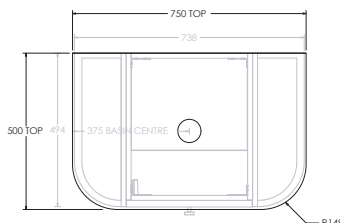

To see the complete KADO range go to www.reece.com.au/bathrooms

STANDARD SIZES	750mm	900mm	1200mm	1500mm	1800mm
Width (mm)	750	900	1200	1500	1800
Depth (mm)	500	500	500	500	500
Wall Hung Height (mm)	462	462	462	462	462
Number of Doors (Including Curved End Doors)	3	4	4	5	6
Basin Configurations	Centre	Centre	Centre/Offset	Centre/Offset/Double	Centre/Offset/Double

Tech Page Version 1

KADO

ERA ALL DOOR - 12MM BENCHTOP (BOTH ENDS CURVED)

750mm

Front View

Top View

Side View

900mm

Front View

Top View

Side View

1200mm Centre

Front View

Top View

Side View

1200mm Offset (Available as Left or Right hand offset)

Side View

1800mm Centre

Front View

Top View

Side View

1800mm Double

Front View

Top View