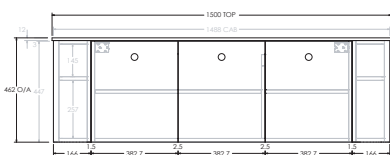

Front View

Top View

Side View

1200mm Centre

Front View

Top View

Side View

1200mm Offset (Available as Left or Right hand offset)

Front View

Top View

Side View

1500mm Centre

Front View

Top View

Side View

KADO

ERA ALL DOOR - 12MM BENCHTOP (BOTH ENDS CURVED)

1500mm Double

Front View

Top View

Side View

1500mm Offset (Available as Left or Right hand offset)

Front View

Top View

Side View

1800mm Centre

Front View

Top View

Side View

1800mm Double

Front View

Top View