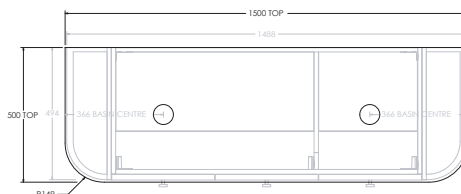

Front View

Top View

Side View

1200mm Centre

Front View

Top View

Side View

1200mm Offset (Available as Left or Right hand offset)

Front View

Top View

Side View

1500mm Centre

Front View

Top View

Side View

KADO

ERA ALL DOOR - 12MM BENCHTOP (BOTH ENDS CURVED)

1500mm Double

Front View

Top View

Side View

1500mm Offset (Available as Left or Right hand offset)

Front View

Top View

Side View

1800mm Centre

Front View

Top View

Side View

1800mm Double

Front View

Top View