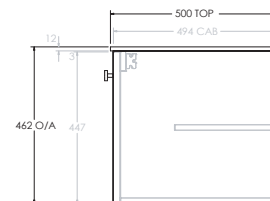

To see the complete KADO range go to www.reece.com.au/bathrooms

STANDARD SIZES	750mm	900mm	1200mm	1500mm	1800mm
Width (mm)	750	900	1200	1500	1800
Depth (mm)	500	500	500	500	500
Wall Hung Height (mm)	462	462	462	462	462
Number of Doors (Including Curved End Doors)	3	4	4	5	6
Basin Configurations	Centre	Centre	Centre/Offset	Centre/Offset/Double	Centre/Offset/Double

Tech Page Version 1

KADO

ERA ALL DOOR - 12MM BENCHTOP (BOTH ENDS CURVED)

750mm

Front View

Top View

Side View

900mm

Front View

Top View

Side View

1200mm Centre

Front View

Top View

Side View

1200mm Offset (Available as Left or Right hand offset)

Side View

1800mm Offset (Available as Left or Right hand offset)

Front View

Top View

Side View