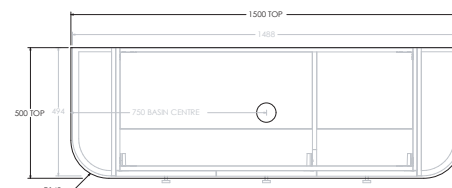

Front View

Top View

Side View

1200mm Centre

Front View

Top View

Side View

1200mm Offset (Available as Left or Right hand offset)

Front View

Top View

Side View

1500mm Centre

Front View

Top View

Side View

KADO

ERA ALL DOOR - 12MM BENCHTOP (BOTH ENDS CURVED)

1500mm Double

Front View

Top View

Side View

1500mm Offset (Available as Left or Right hand offset)

Front View

Top View

Side View

1800mm Centre

Front View

Top View

Side View

1800mm Double

Front View

Top View