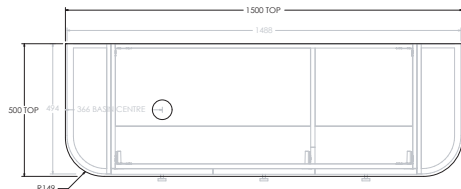

To see the complete KADO range go to www.reece.com.au/bathrooms

STANDARD SIZES	750mm	900mm	1200mm	1500mm	1800mm
Width (mm)	750	900	1200	1500	1800
Depth (mm)	500	500	500	500	500
Wall Hung Height (mm)	462	462	462	462	462
Number of Doors (Including Curved End Doors)	3	4	4	5	6
Basin Configurations	Centre	Centre	Centre/Offset	Centre/Offset/Double	Centre/Offset/Double

ERA ALL DOOR - 12MM BENCHTOP (BOTH ENDS CURVED)

1500mm Double

Front View

Top View

Side View

1500mm Offset (Available as Left or Right hand offset)

Front View

Top View

Side View

1800mm Centre

Front View

Top View

Side View

1800mm Double

Front View

Top View

Side View

1800mm Offset (Available as Left or Right hand offset)

Front View

Top View

Side View