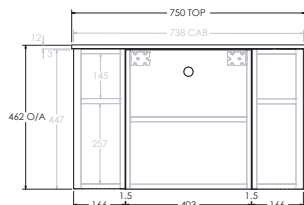

To see the complete KADO range go to www.reece.com.au/bathrooms

STANDARD SIZES	750mm	900mm	1200mm	1500mm	1800mm
Width (mm)	750	900	1200	1500	1800
Depth (mm)	500	500	500	500	500
Wall Hung Height (mm)	462	462	462	462	462
Number of Doors (Including Curved End Doors)	3	4	4	5	6
Basin Configurations	Centre	Centre	Centre/Offset	Centre/Offset/Double	Centre/Offset/Double

Tech Page Version 1

KADO

ERA ALL DOOR - 12MM BENCHTOP (BOTH ENDS CURVED)

750mm

Front View

Top View

Side View

900mm

Front View

Top View

Side View

1200mm Centre

Front View

Top View

Side View

1200mm Offset (Available as Left or Right hand offset)

Side View

1800mm Offset (Available as Left or Right hand offset)

Front View

Top View

Side View