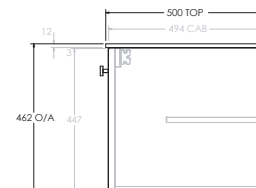

KADO

ERA ALL DOOR - 12MM BENCHTOP (BOTH ENDS CURVED)

750mm

Front View

Top View

Side View

900mm

Front View

Top View

Side View

1200mm Centre

Front View

Top View

Side View

1200mm Offset (Available as Left or Right hand offset)

Front View

Top View

Side View

1500mm Centre

Front View

Top View

Side View