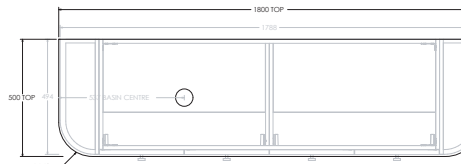

To see the complete KADO range go to www.reece.com.au/bathrooms

STANDARD SIZES	750mm	900mm	1200mm	1500mm	1800mm
Width (mm)	750	900	1200	1500	1800
Depth (mm)	500	500	500	500	500
Wall Hung Height (mm)	462	462	462	462	462
Number of Doors (Including Curved End Doors)	3	4	4	5	6
Basin Configurations	Centre	Centre	Centre/Offset	Centre/Offset/Double	Centre/Offset/Double

ERA ALL DOOR - 12MM BENCHTOP (BOTH ENDS CURVED)

1500mm Double

Front View

Top View

Side View

1500mm Offset (Available as Left or Right hand offset)

Front View

Top View

Side View

1800mm Centre

Front View

Top View

Side View

1800mm Double

Front View

Top View

Side View

1800mm Offset (Available as Left or Right hand offset)

Front View

Top View

Side View