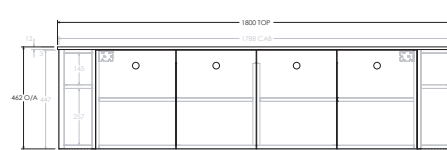

ERA ALL DOOR - 12MM BENCHTOP (BOTH ENDS CURVED)

1500mm Double

Front View

Top View

Side View

1500mm Offset (Available as Left or Right hand offset)

Front View

Top View

Side View

1800mm Centre

Front View

Top View

Side View

1800mm Double

Front View

Top View