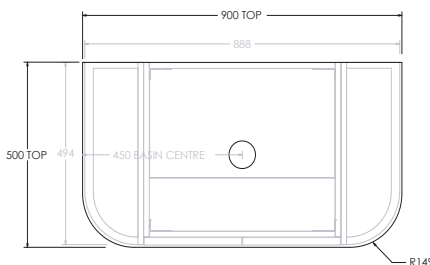

To see the complete KADO range go to www.reece.com.au/bathrooms

STANDARD SIZES	750mm	900mm	1200mm	1500mm	1800mm
Width (mm)	750	900	1200	1500	1800
Depth (mm)	500	500	500	500	500
Wall Hung Height (mm)	462	462	462	462	462
Number of Doors (Including Curved End Doors)	3	4	4	5	6
Basin Configurations	Centre	Centre	Centre/Offset	Centre/Offset/Double	Centre/Offset/Double

Tech Page Version 1

KADO

ERA ALL DOOR - 12MM BENCHTOP (BOTH ENDS CURVED)

750mm

Front View

Top View

Side View

900mm

Front View

Top View

Side View

1200mm Centre

Front View

Top View

Side View

1200mm Offset (Available as Left or Right hand offset)

ERA ALL DOOR - 12MM BENCHTOP (BOTH ENDS CURVED)

1500mm Double

Front View

Top View

Side View

1500mm Offset (Available as Left or Right hand offset)

Front View

Top View