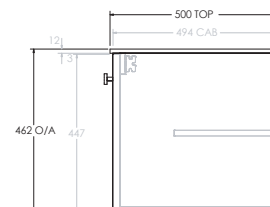

To see the complete KADO range go to www.reece.com.au/bathrooms

STANDARD SIZES	750mm	900mm	1200mm	1500mm	1800mm
Width (mm)	750	900	1200	1500	1800
Depth (mm)	500	500	500	500	500
Wall Hung Height (mm)	462	462	462	462	462
Number of Doors (Including Curved End Doors)	3	4	4	5	6
Basin Configurations	Centre	Centre	Centre/Offset	Centre/Offset/Double	Centre/Offset/Double

Tech Page Version 1

KADO

ERA ALL DOOR - 12MM BENCHTOP (BOTH ENDS CURVED)

750mm

Front View

Top View

Side View

900mm

Front View

Top View

Side View

1200mm Centre

Front View

Top View

Side View

1200mm Offset (Available as Left or Right hand offset)

Side View

1800mm Offset (Available as Left or Right hand offset)

Front View

Top View

Side View