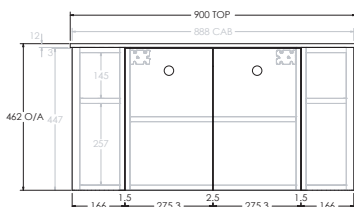

To see the complete KADO range go to www.reece.com.au/bathrooms

STANDARD SIZES	750mm	900mm	1200mm	1500mm	1800mm
Width (mm)	750	900	1200	1500	1800
Depth (mm)	500	500	500	500	500
Wall Hung Height (mm)	462	462	462	462	462
Number of Doors (Including Curved End Doors)	3	4	4	5	6
Basin Configurations	Centre	Centre	Centre/Offset	Centre/Offset/Double	Centre/Offset/Double

Tech Page Version 1

KADO

ERA ALL DOOR - 12MM BENCHTOP (BOTH ENDS CURVED)

750mm

Front View

Top View

Side View

900mm

Front View

Top View

Side View

1200mm Centre

Front View

Top View

Side View

1200mm Offset (Available as Left or Right hand offset)

Side View

1800mm Offset (Available as Left or Right hand offset)

Front View

Top View

Side View