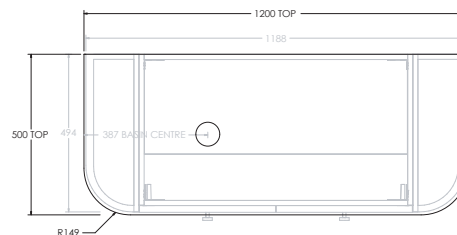

Tech Page Version 1

KADO

ERA ALL DOOR - 12MM BENCHTOP (BOTH ENDS CURVED)

750mm

Front View

Top View

Side View

900mm

Front View

Top View

Side View

1200mm Centre

Front View

Top View

Side View

1200mm Offset (Available as Left or Right hand offset)

Front View

Top View

Side View

1500mm Centre

Front View

Top View

Side View

KADO

ERA ALL DOOR - 12MM BENCHTOP (BOTH ENDS CURVED)

1500mm Double

Front View

Top View

Side View

1500mm Offset (Available as Left or Right hand offset)

Front View

Top View