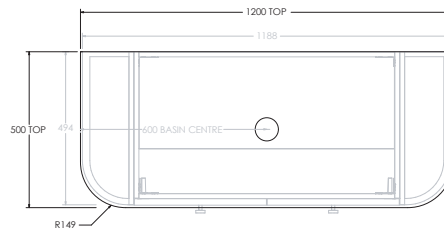

Tech Page Version 1

KADO

ERA ALL DOOR - 12MM BENCHTOP (BOTH ENDS CURVED)

750mm

Front View

Top View

Side View

900mm

Front View

Top View

Side View

1200mm Centre

Front View

Top View

Side View

1200mm Offset (Available as Left or Right hand offset)

Front View

Top View

Side View

1500mm Centre

Front View

Top View

Side View

KADO

ERA ALL DOOR - 12MM BENCHTOP (BOTH ENDS CURVED)

1500mm Double

Front View

Top View

Side View

1500mm Offset (Available as Left or Right hand offset)

Front View

Top View