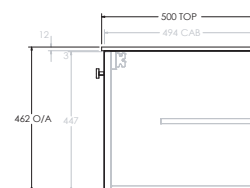

KADO

ERA ALL DOOR - 12MM BENCHTOP (BOTH ENDS CURVED)

750mm

Front View

Top View

Side View

900mm

Front View

Top View

Side View

1200mm Centre

Front View

Top View

Side View

1200mm Offset (Available as Left or Right hand offset)

Front View

Top View

Side View

1500mm Centre

Front View

Top View

Side View