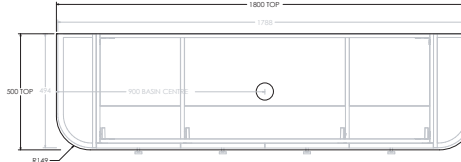

ERA ALL DOOR - 12MM BENCHTOP (BOTH ENDS CURVED)

1500mm Double

Front View

Top View

Side View

1500mm Offset (Available as Left or Right hand offset)

Front View

Top View

Side View

1800mm Centre

Front View

Top View

Side View

1800mm Double

Front View

Top View

Side View

1800mm Offset (Available as Left or Right hand offset)

Front View

Top View

Side View