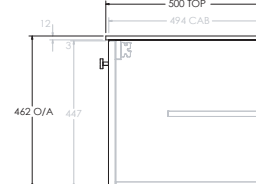

To see the complete KADO range go to www.reece.com.au/bathrooms

STANDARD SIZES	750mm	900mm	1200mm	1500mm	1800mm
Width (mm)	750	900	1200	1500	1800
Depth (mm)	500	500	500	500	500
Wall Hung Height (mm)	462	462	462	462	462
Number of Doors (Including Curved End Doors)	3	4	4	5	6
Basin Configurations	Centre	Centre	Centre/Offset	Centre/Offset/Double	Centre/Offset/Double

ERA ALL DOOR - 12MM BENCHTOP (BOTH ENDS CURVED)

1500mm Double

Front View

Top View

Side View

1500mm Offset (Available as Left or Right hand offset)

Front View

Top View

Side View

1800mm Centre

Front View

Top View

Side View

1800mm Double

Front View

Top View

Side View

1800mm Offset (Available as Left or Right hand offset)

Front View

Top View

Side View