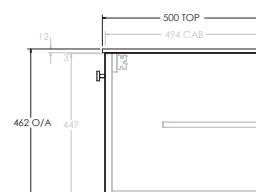

To see the complete KADO range go to www.reece.com.au/bathrooms

STANDARD SIZES	750mm	900mm	1200mm	1500mm	1800mm
Width (mm)	750	900	1200	1500	1800
Depth (mm)	500	500	500	500	500
Wall Hung Height (mm)	462	462	462	462	462
Number of Doors (Including Curved End Doors)	3	4	4	5	6
Basin Configurations	Centre	Centre	Centre/Offset	Centre/Offset/Double	Centre/Offset/Double

Front View

Top View

Side View

1200mm Centre

Front View

Top View

Side View

1200mm Offset (Available as Left or Right hand offset)

ERA ALL DOOR - 12MM BENCHTOP (BOTH ENDS CURVED)

1500mm Double

Front View

Top View

Side View

1500mm Offset (Available as Left or Right hand offset)

Front View

Top View

Side View

1800mm Offset (Available as Left or Right hand offset)

Front View

Top View

Side View