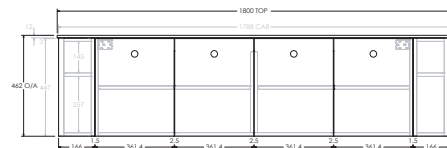

To see the complete KADO range go to www.reece.com.au/bathrooms

STANDARD SIZES	750mm	900mm	1200mm	1500mm	1800mm
Width (mm)	750	900	1200	1500	1800
Depth (mm)	500	500	500	500	500
Wall Hung Height (mm)	462	462	462	462	462
Number of Doors (Including Curved End Doors)	3	4	4	5	6
Basin Configurations	Centre	Centre	Centre/Offset	Centre/Offset/Double	Centre/Offset/Double

ERA ALL DOOR - 12MM BENCHTOP (BOTH ENDS CURVED)

1500mm Double

Front View

Top View

Side View

1500mm Offset (Available as Left or Right hand offset)

Front View

Top View

Side View

1800mm Centre

Front View

Top View

Side View

1800mm Double

Front View

Top View

Side View

1800mm Offset (Available as Left or Right hand offset)

Front View

Top View

Side View