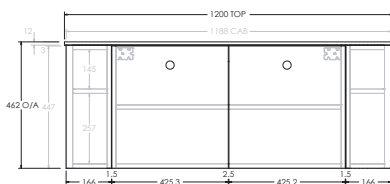

1200mm Offset (Available as Left or Right hand offset)

Front View