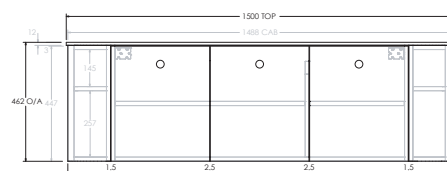

To see the complete KADO range go to www.reece.com.au/bathrooms

STANDARD SIZES	750mm	900mm	1200mm	1500mm	1800mm
Width (mm)	750	900	1200	1500	1800
Depth (mm)	500	500	500	500	500
Wall Hung Height (mm)	462	462	462	462	462
Number of Doors (Including Curved End Doors)	3	4	4	5	6
Basin Configurations	Centre	Centre	Centre/Offset	Centre/Offset/Double	Centre/Offset/Double

ERA ALL DOOR - 12MM BENCHTOP (BOTH ENDS CURVED)

1500mm Double

Front View

Top View

Side View

1500mm Offset (Available as Left or Right hand offset)

Front View

Top View

Side View

1800mm Centre

Front View

Top View

Side View

1800mm Double

Front View

Top View