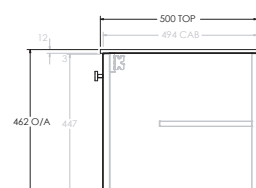

To see the complete KADO range go to www.reece.com.au/bathrooms

STANDARD SIZES	750mm	900mm	1200mm	1500mm	1800mm
Width (mm)	750	900	1200	1500	1800
Depth (mm)	500	500	500	500	500
Wall Hung Height (mm)	462	462	462	462	462
Number of Doors (Including Curved End Doors)	3	4	4	5	6
Basin Configurations	Centre	Centre	Centre/Offset	Centre/Offset/Double	Centre/Offset/Double

ERA ALL DOOR - 12MM BENCHTOP (BOTH ENDS CURVED)

1500mm Double

Front View

Top View

Side View

1500mm Offset (Available as Left or Right hand offset)

Front View

Top View

Side View

1800mm Centre

Front View

Top View

Side View

1800mm Double

Front View

Top View

Side View

1800mm Offset (Available as Left or Right hand offset)

Front View

Top View

Side View