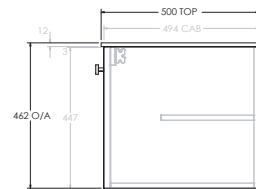

To see the complete KADO range go to www.reece.com.au/bathrooms

STANDARD SIZES	750mm	900mm	1200mm	1500mm	1800mm
Width (mm)	750	900	1200	1500	1800
Depth (mm)	500	500	500	500	500
Wall Hung Height (mm)	462	462	462	462	462
Number of Doors (Including Curved End Doors)	3	4	4	5	6
Basin Configurations	Centre	Centre	Centre/Offset	Centre/Offset/Double	Centre/Offset/Double

ERA ALL DOOR - 12MM BENCHTOP (BOTH ENDS CURVED)

1500mm Double

Front View

Top View

Side View

1500mm Offset (Available as Left or Right hand offset)

Front View

Top View

Side View

1800mm Centre

Front View

Top View

Side View

1800mm Double

Front View

Top View

Side View

1800mm Offset (Available as Left or Right hand offset)

Front View

Top View

Side View