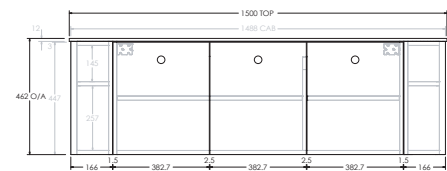

Front View

Top View

Side View

1200mm Centre

Front View

Top View

Side View

1200mm Offset (Available as Left or Right hand offset)

Front View

Top View

Side View

1500mm Centre

Front View

Top View

Side View

KADO

ERA ALL DOOR - 12MM BENCHTOP (BOTH ENDS CURVED)

1500mm Double

Front View

Top View

Side View

1500mm Offset (Available as Left or Right hand offset)

Front View

Top View

Side View

1800mm Centre

Front View

Top View

Side View

1800mm Double

Front View

Top View