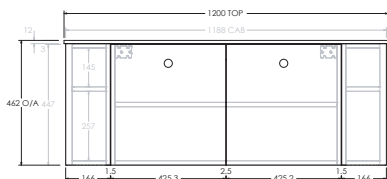

To see the complete KADO range go to www.reece.com.au/bathrooms

STANDARD SIZES	750mm	900mm	1200mm	1500mm	1800mm
Width (mm)	750	900	1200	1500	1800
Depth (mm)	500	500	500	500	500
Wall Hung Height (mm)	462	462	462	462	462
Number of Doors (Including Curved End Doors)	3	4	4	5	6
Basin Configurations	Centre	Centre	Centre/Offset	Centre/Offset/Double	Centre/Offset/Double

Front View

Top View

Side View

1200mm Centre

Front View

Top View

Side View

1200mm Offset (Available as Left or Right hand offset)

Front View

Top View

Side View

1500mm Centre

Front View

Top View

Side View

KADO

ERA ALL DOOR - 12MM BENCHTOP (BOTH ENDS CURVED)

1500mm Double

Front View

Top View

Side View

1500mm Offset (Available as Left or Right hand offset)

Front View

Top View