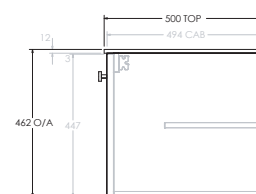

To see the complete KADO range go to www.reece.com.au/bathrooms

STANDARD SIZES	750mm	900mm	1200mm	1500mm	1800mm
Width (mm)	750	900	1200	1500	1800
Depth (mm)	500	500	500	500	500
Wall Hung Height (mm)	462	462	462	462	462
Number of Doors (Including Curved End Doors)	3	4	4	5	6
Basin Configurations	Centre	Centre	Centre/Offset	Centre/Offset/Double	Centre/Offset/Double

ERA ALL DOOR - 12MM BENCHTOP (BOTH ENDS CURVED)

1500mm Double

Front View

Top View

Side View

1500mm Offset (Available as Left or Right hand offset)

Front View

Top View

Side View

1800mm Centre

Front View

Top View

Side View

1800mm Double

Front View

Top View

Side View

1800mm Offset (Available as Left or Right hand offset)

Front View

Top View

Side View