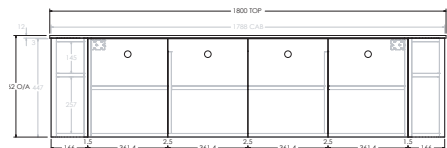

ERA ALL DOOR - 12MM BENCHTOP (BOTH ENDS CURVED)

1500mm Double

Front View

Top View

Side View

1500mm Offset (Available as Left or Right hand offset)

Front View

Top View

Side View

1800mm Centre

Front View

Top View

Side View

1800mm Double

Front View

Top View