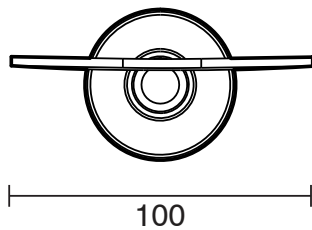

KADO

Kado Era Soap Dish Brushed Nickel

9512119

SPECIFICATIONS

Recommended Use	Domestic, Hotel & Commercial
Colour	Brushed Nickel
Material	Zinc/Steel

WARRANTY

Replacement Only - Domestic Use	10 Years
Parts Replacement Only	12 Months

Please refer to Warranty Page for full Terms and Conditions

Dimensions are nominal measurements only.

CLEANING RECOMMENDATIONS:

We recommend the use of soapy water or approved cleaners. This product should not be cleaned with abrasive materials. Damage caused by any improper treatment is not covered by the product warranty. Refer to Warranty Conditions

Disclaimer: Products in this specification manual must by regulation be installed by licensed and registered trade people. The manufacturer/distributor reserves the right to vary specifications or delete models from their range without prior notification. Dimensions are nominal measurements only. Dimensions and set-outs listed are correct at time of publication however the manufacturer/distributor takes no responsibility for printing errors.

Published 12/10/2023

To see the complete Kado range go to www.reece.com.au