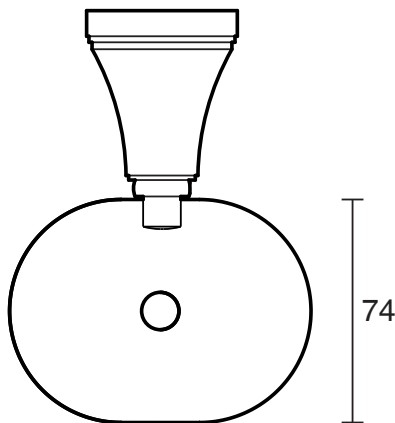

KADO

Kado Era Soap Dish Brushed Nickel

9512119

SPECIFICATIONS

Recommended Use	Domestic, Hotel & Commercial
Colour	Brushed Nickel
Material	Zinc/Steel

WARRANTY

Replacement Only - Domestic Use	10 Years
Parts Replacement Only	12 Months

Please refer to Warranty Page for full Terms and Conditions

Dimensions are nominal measurements only.

CLEANING RECOMMENDATIONS:

We recommend the use of soapy water or approved cleaners. This product should not be cleaned with abrasive materials. Damage caused by any improper treatment is not covered by the product warranty. Refer to Warranty Conditions

Disclaimer: Products in this specification manual must by regulation be installed by licensed and registered trade people. The manufacturer/distributor reserves the right to vary specifications or delete models from their range without prior notification. Dimensions are nominal measurements only. Dimensions and set-outs listed are correct at time of publication however the manufacturer/distributor takes no responsibility for printing errors.

Published 12/10/2023

To see the complete Kado range go to www.reece.com.au