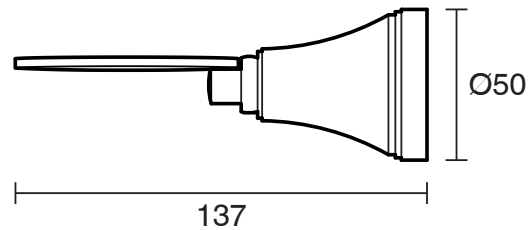

KADO

Kado Era Soap Dish Brushed Nickel

9512119

SPECIFICATIONS

Recommended Use	Domestic, Hotel & Commercial
Colour	Brushed Nickel
Material	Zinc/Steel

WARRANTY

Replacement Only - Domestic Use	10 Years
Parts Replacement Only	12 Months

Please refer to Warranty Page for full Terms and Conditions

Dimensions are nominal measurements only.

CLEANING RECOMMENDATIONS:

We recommend the use of soapy water or approved cleaners. This product should not be cleaned with abrasive materials. Damage caused by any improper treatment is not covered by the product warranty. Refer to Warranty Conditions

Disclaimer: Products in this specification manual must by regulation be installed by licensed and registered trade people. The manufacturer/distributor reserves the right to vary specifications or delete models from their range without prior notification. Dimensions are nominal measurements only. Dimensions and set-outs listed are correct at time of publication however the manufacturer/distributor takes no responsibility for printing errors.

Published 12/10/2023

To see the complete Kado range go to www.reece.com.au