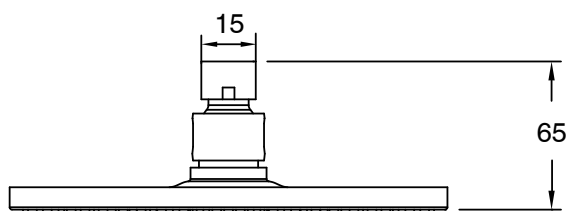

SUSSEX

Sussex Pure Shower Head 180mm PVD Brushed Bronze (3 Star)

9511097

SPECIFICATIONS

Recommended Use	Residential;Commercial
Colour Finish	Brushed Bronze
Primary Material	Brass
Recommended Pressure Range	150 - 500 kPa as per AS3500
Max Continuous Working Temperature (deg C)	65
Min Continuous Working Temperature (deg C)	1

WARRANTY

Residential Use (Years)	40
Commercial Use (Years)	10

Please refer to Sussex Warranty page for full Terms and Conditions

Dimensions are nominal measurements only.

CLEANING RECOMMENDATIONS:

We recommend the use of soapy water or approved cleaners. This product should not be cleaned with abrasive materials. Damage caused by any improper treatment is not covered by the product warranty. Refer to Warranty Conditions

Disclaimer: Products in this specification manual must by regulation be installed by licensed and registered trade people. The manufacturer/distributor reserves the right to vary specifications or delete models from their range without prior notification. Dimensions are nominal measurements only. Dimensions and set-outs listed are correct at time of publication however the manufacturer/distributor takes no responsibility for printing errors.

Published 31/03/2026

To see the complete Sussex range go to www.reece.com.au