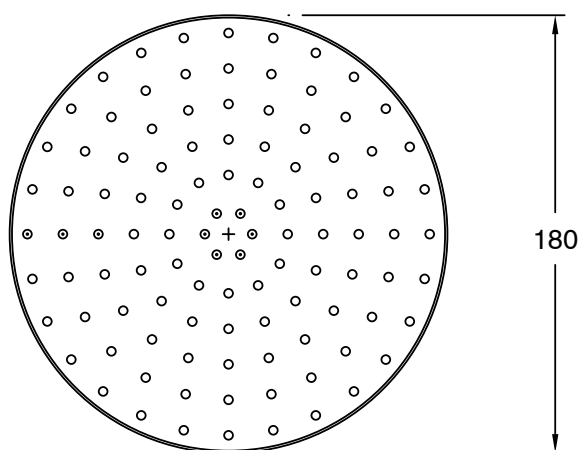

SUSSEX

Sussex Pure Shower Head 180mm PVD Brushed Bronze (3 Star)

9511097

SPECIFICATIONS

Recommended Use	Residential;Commercial
Colour Finish	Brushed Bronze
Primary Material	Brass
Recommended Pressure Range	150 - 500 kPa as per AS3500
Max Continuous Working Temperature (deg C)	65
Min Continuous Working Temperature (deg C)	1

WARRANTY

Residential Use (Years)	40
Commercial Use (Years)	10

Please refer to Sussex Warranty page for full Terms and Conditions

Dimensions are nominal measurements only.

CLEANING RECOMMENDATIONS:

We recommend the use of soapy water or approved cleaners. This product should not be cleaned with abrasive materials. Damage caused by any improper treatment is not covered by the product warranty. Refer to Warranty Conditions

Disclaimer: Products in this specification manual must by regulation be installed by licensed and registered trade people. The manufacturer/distributor reserves the right to vary specifications or delete models from their range without prior notification. Dimensions are nominal measurements only. Dimensions and set-outs listed are correct at time of publication however the manufacturer/distributor takes no responsibility for printing errors.

Published 31/03/2026

To see the complete Sussex range go to www.reece.com.au