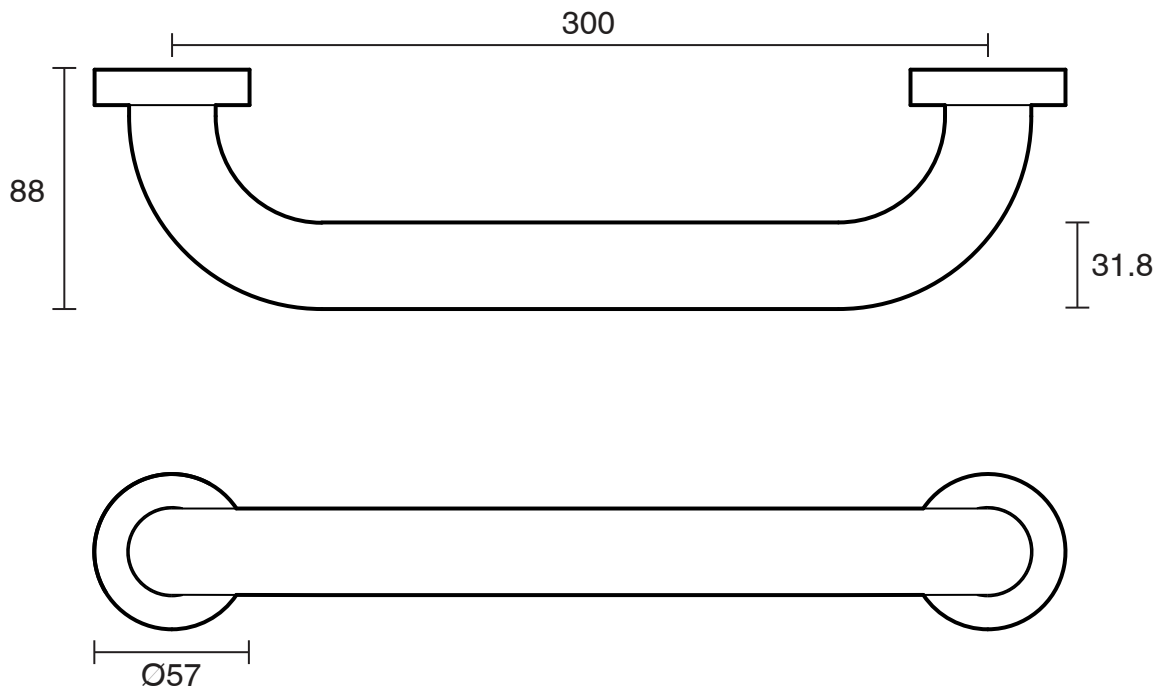

**Mobi 32 x 300mm Grab Rail Polished Stainless Steel**

9502621

SPECIFICATIONS	
Recommended Use	Domestic;Hotel;Commercial
Material	Stainless Steel 304
Colour	Polished Stainless Steel
Mounting	Wall
WARRANTY	
Warranty - Domestic Use (Years)	7
Spare Parts & Labour (Years)	1
<i>Please refer to Warranty Page for full Terms and Conditions</i>	