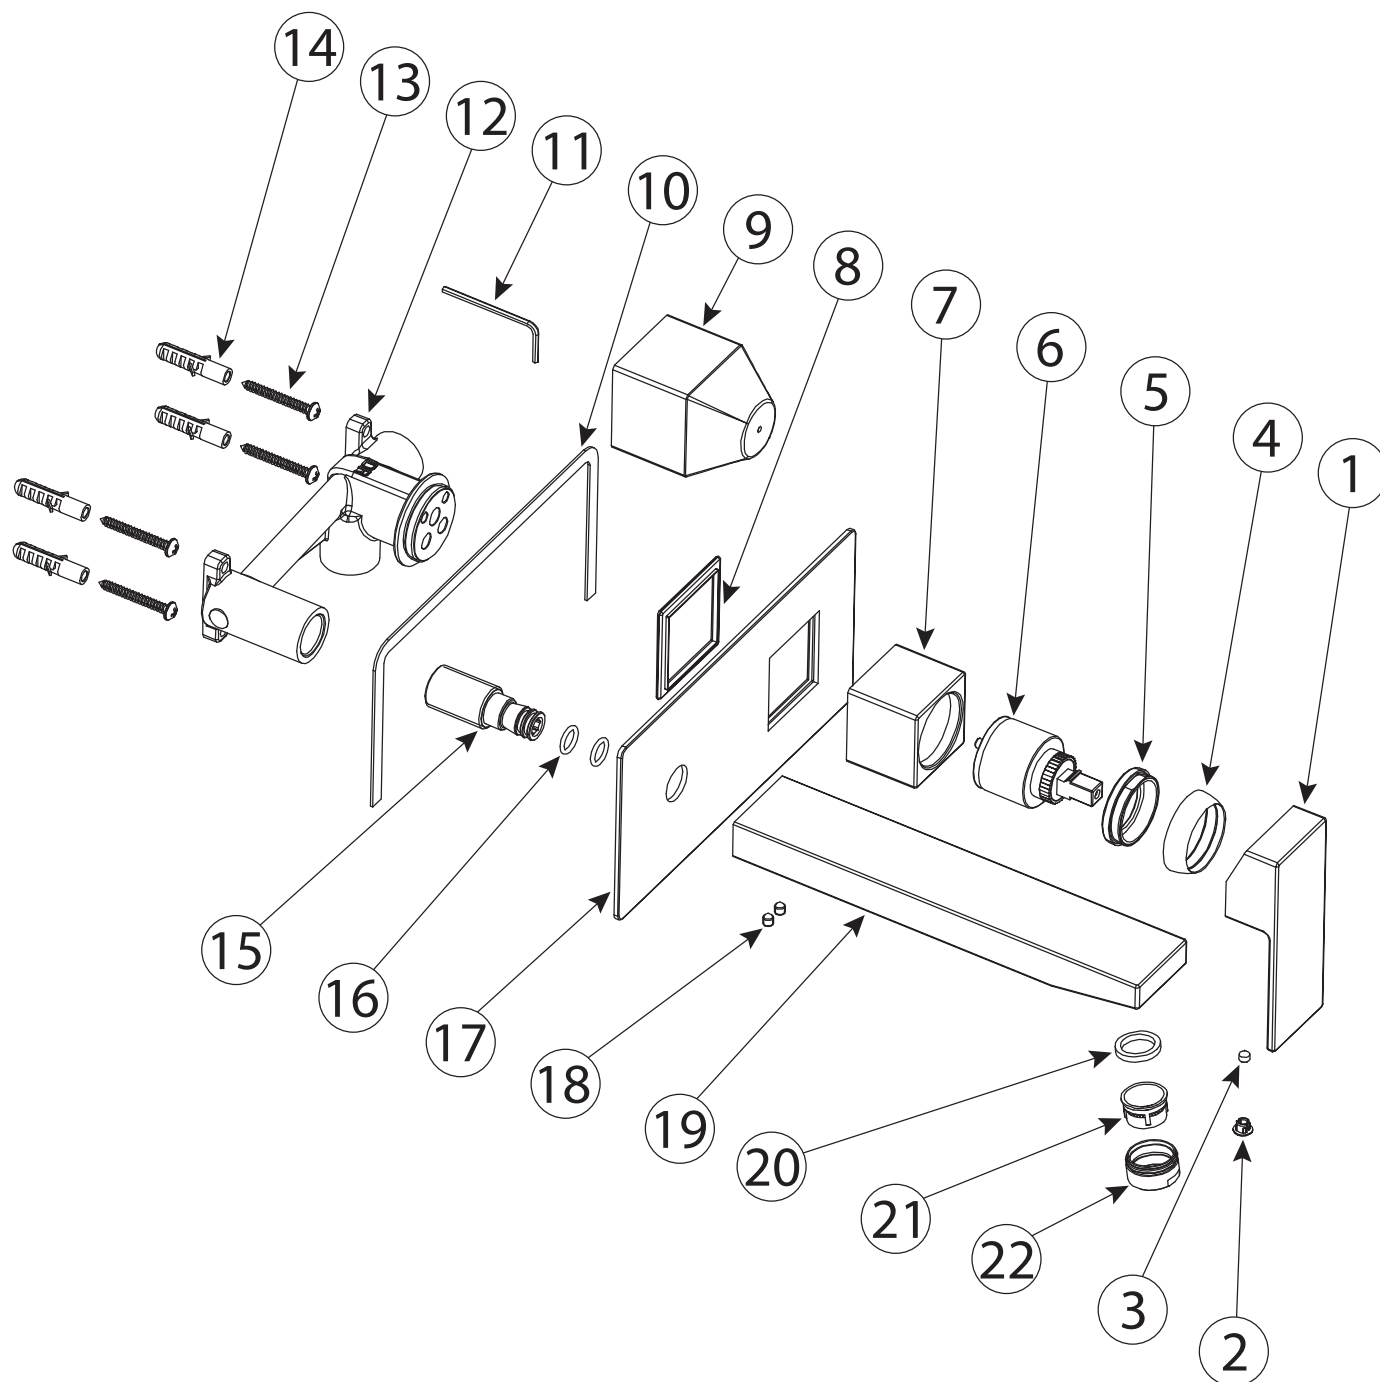

m i z u

Mizu Bloc MK2 Wall Bath Mixer Set Matte Black

Number	Part
1-3	Handle Complete
4	Cartridge Done
5	Cartridge Locknut
6	Cartridge
7	Cartridge Sleeve
8	Washer
9	Cartridge Tile Cover
10	Foam Seal
11	Allen Key

12	Mixer Body
13	Self Tapping Screw
14	Nylon Anchor
15	Push-In Connector
16	O-Ring
17	Cover Plate
18	Grub Screw
19	Basin Outlet
20-22	Flow Regulator Complete