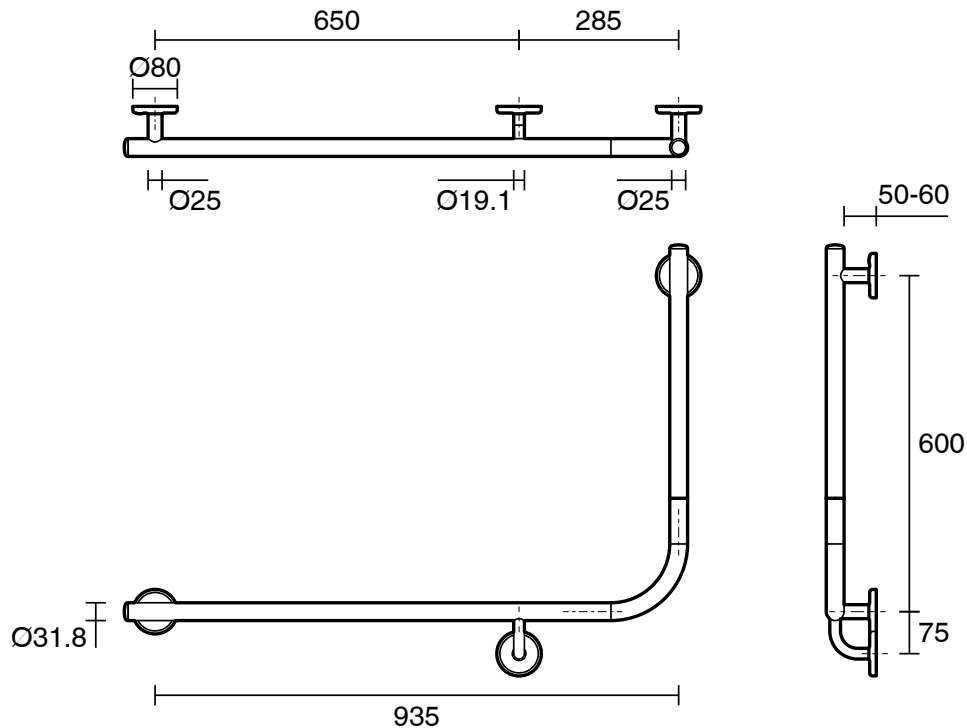

mizu

Mizu Drift 935 x 600 x 90 Degree Accessible Toilet Grab Rail Modular Left Hand Brushed Stainless Steel

2266541

SPECIFICATIONS

Recommended Use	Domestic, Hotel & Commercial
Colour	Brushed Stainless Steel
Material	304 grade (18/8) stainless steel
Weight Capacity	113 kg
Fixings	Double

WARRANTY

Replacement Only - Domestic Use	20 Years
Parts Replacement Only	12 Months

Please refer to Warranty Page for full Terms and Conditions

Dimensions are nominal measurements only.

CLEANING RECOMMENDATIONS:

We recommend the use of soapy water or approved cleaners. This product should not be cleaned with abrasive materials. Damage caused by any improper treatment is not covered by the product warranty. Refer to Warranty Conditions

Disclaimer: Products in this specification manual must by regulation be installed by licensed and registered trade people. The manufacturer/distributor reserves the right to vary specifications or delete models from their range without prior notification. Dimensions are nominal measurements only. Dimensions and set-outs listed are correct at time of publication however the manufacturer/distributor takes no responsibility for printing errors.

Published 05/07/2024

To see the complete Mizu range go to
www.reece.com.au