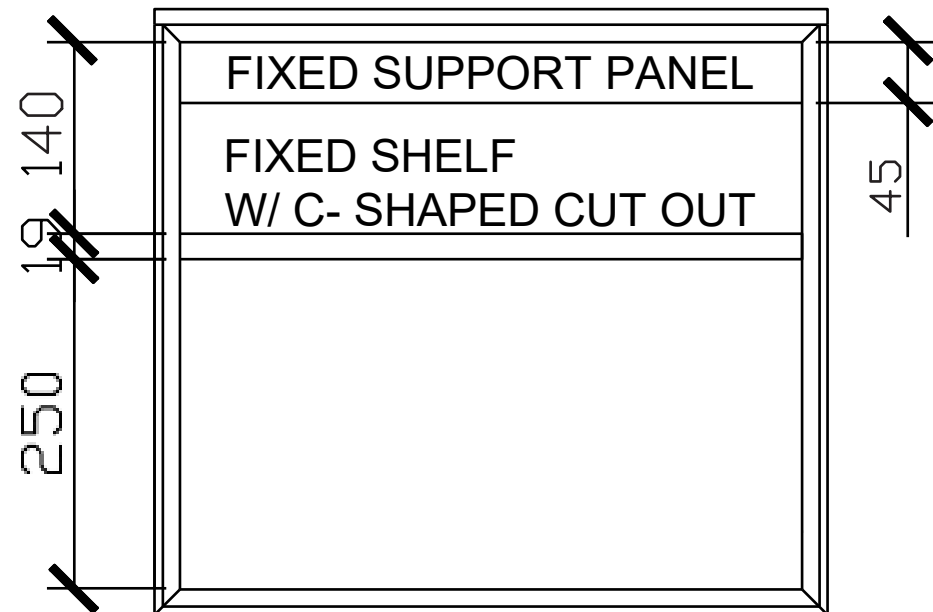

500W x 450D x 450H

**DOORS WITH
INTERNAL FIXED SHELF

SIDE VIEW for all sizes