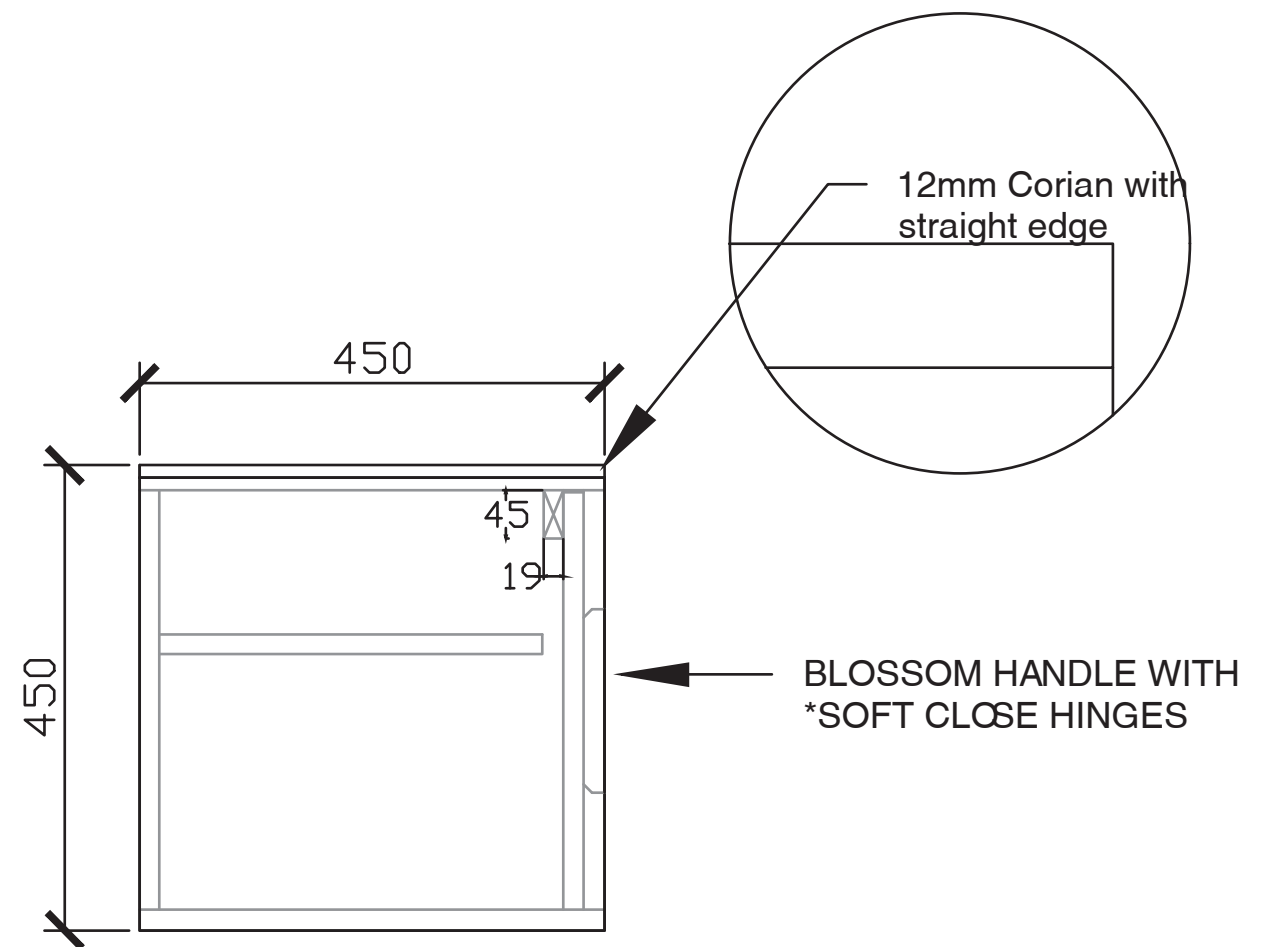

500W x 450D x 450H

**DOORS WITH
INTERNAL FIXED SHELF

SIDE VIEW for all sizes