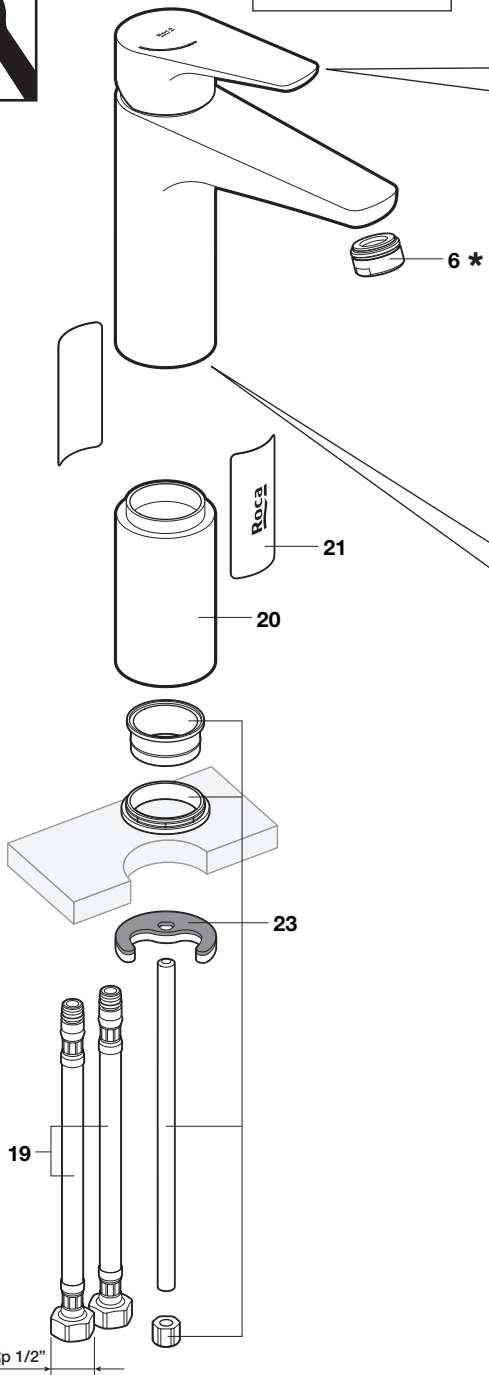

A5A0903C0A

 P 	P kPa	 1000 MAX.	
 P 	P kPa	100 MIN.  500 MAX.	200  
  T	°C	 - 80 MAX.	 - 65 - 50 

A5A3290C0A

A5A6290C0A

*The aerator/flow controller is pre-fitted.

3

A5A3790C0A

*The aerator/flow controller is pre-fitted.

A525220903

A5A3590C0A

A5A0903C0A

*The aerator/flow controller is pre-fitted.

6

0%

100%

1 - AG0116100R