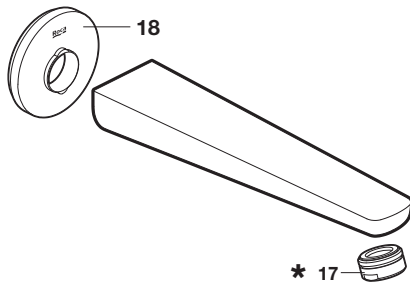

A5A0903C0A

 P 	P kPa	 1000 MAX.	
 P 	P kPa	100 MIN.  500 MAX.	200  
  T	°C	 - 80 MAX.	 - 65 - 50 

A5A3290C0A

A5A6290C0A

*The aerator/flow controller is pre-fitted.

3

A5A3790C0A

*The aerator/flow controller is pre-fitted.

A525220903

A5A3590C0A

A5A0903C0A

*The aerator/flow controller is pre-fitted.

6

0%

100%

1 - AG0116100R