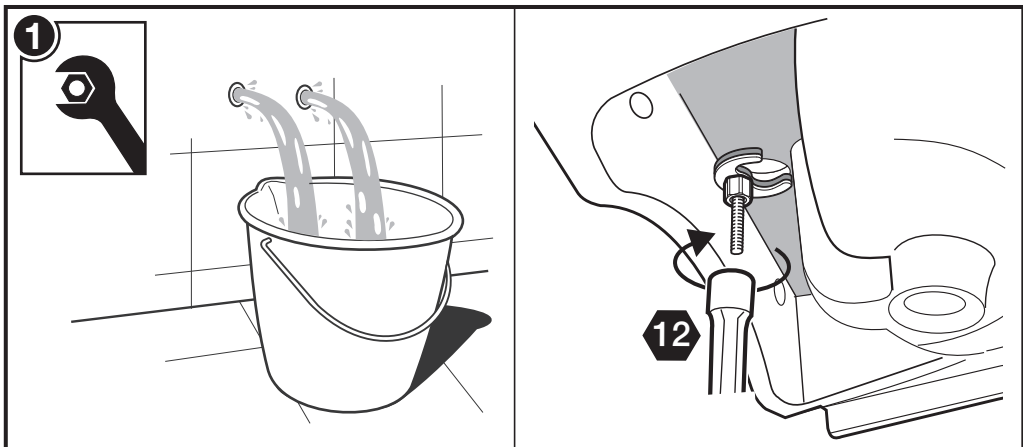

A5A0903C0A

 P 	P kPa	 1000 MAX.	
 P 	P kPa	100 MIN.  500 MAX.	200  
  T	°C	 - 80 MAX.	 - 65 - 50 

A5A3290C0A

A5A6290C0A

*The aerator/flow controller is pre-fitted.

3

A5A3790C0A

*The aerator/flow controller is pre-fitted.