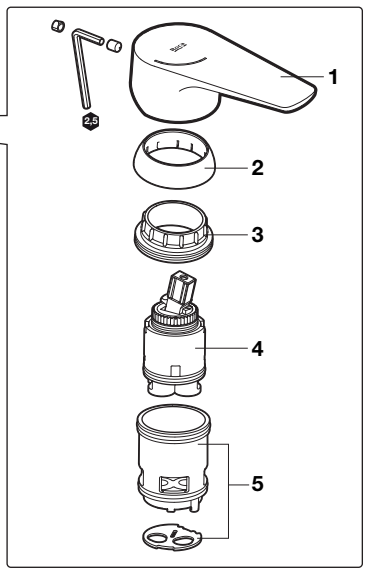

A5A0903C0A

 P 	P kPa	 1000 MAX.	
 P 	P kPa	100 MIN.  500 MAX.	200  
  T	°C	 - 80 MAX.	 - 65 - 50 

A5A3290C0A

A5A6290C0A

*The aerator/flow controller is pre-fitted.

3

A5A3790C0A

*The aerator/flow controller is pre-fitted.

A525220903

A5A3590C0A

A5A0903C0A

*The aerator/flow controller is pre-fitted.

6

0%

100%

1 - AG0116100R