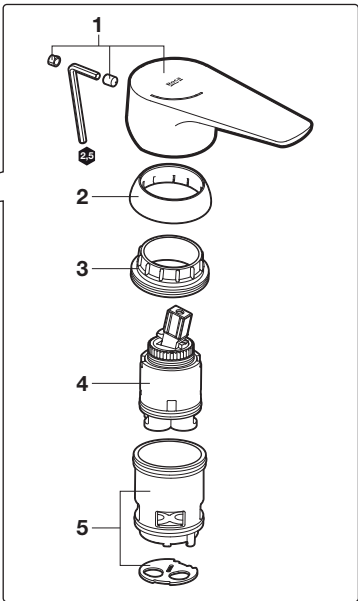

A5A0903C0A

 P 	P kPa	 1000 MAX.	
 P 	P kPa	100 MIN.  500 MAX.	200  
  T	°C	 - 80 MAX.	 - 65 - 50 

A5A3290C0A

A5A6290C0A

*The aerator/flow controller is pre-fitted.

3

A5A3790C0A

*The aerator/flow controller is pre-fitted.

A525220903

A5A3590C0A

A5A0903C0A

*The aerator/flow controller is pre-fitted.

6

0%

100%

1 - AG0116100R