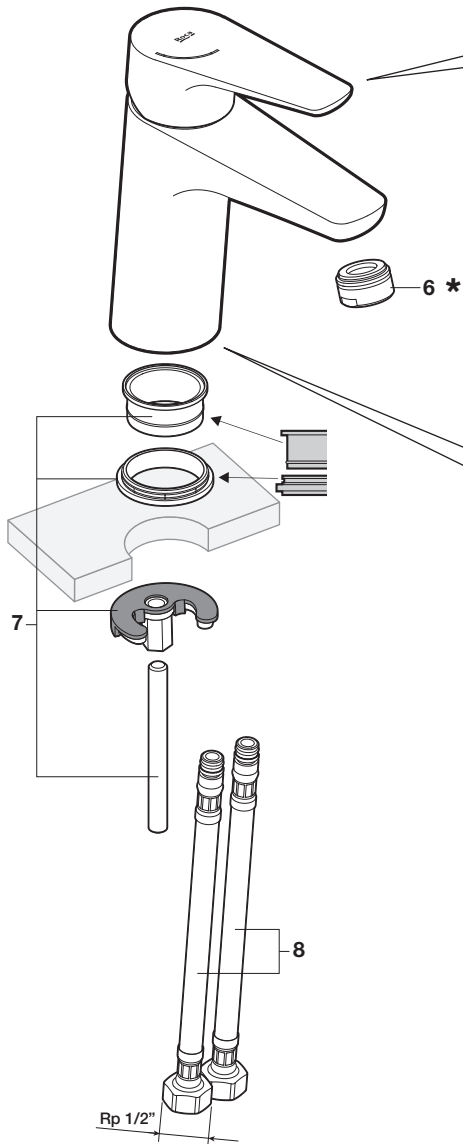

A5A0903C0A

 P 	P kPa	 1000 MAX.	
 P 	P kPa	100 MIN.  500 MAX.	200  
  T	°C	 - 80 MAX.	 - 65 - 50 

A5A3290C0A

A5A6290C0A

*The aerator/flow controller is pre-fitted.

3

A5A3790C0A

*The aerator/flow controller is pre-fitted.

A525220903

A5A3590C0A

A5A0903C0A

*The aerator/flow controller is pre-fitted.

6

0%

100%

1 - AG0116100R