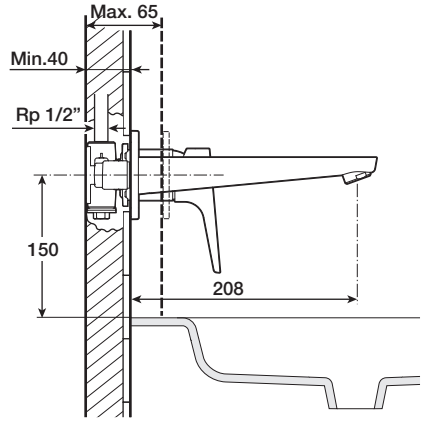

A525220903

A5A3590C0A

A5A0903C0A