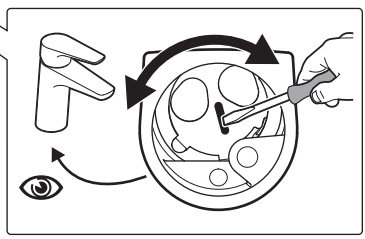

A5A0903C0A

 P 	P kPa	 1000 MAX.	
 P 	P kPa	100 MIN.  500 MAX.	200  
  T	°C	 - 80 MAX.	 - 65 - 50 

A5A3290C0A

A5A6290C0A

*The aerator/flow controller is pre-fitted.

3

A5A3790C0A

*The aerator/flow controller is pre-fitted.

A525220903

A5A3590C0A

A5A0903C0A

*The aerator/flow controller is pre-fitted.

6

0%

100%

1 - AG0116100R