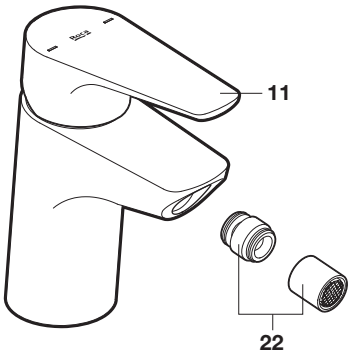

A5A0903C0A

 P 	P kPa	 1000 MAX.	
 P 	P kPa	100 MIN.  500 MAX.	200  
  T	°C	 - 80 MAX.	 - 65 - 50 

A5A3290C0A

A5A6290C0A

*The aerator/flow controller is pre-fitted.

3

A5A3790C0A

*The aerator/flow controller is pre-fitted.

A525220903

A5A3590C0A

A5A0903C0A

*The aerator/flow controller is pre-fitted.

6

0%

100%

1 - AG0116100R