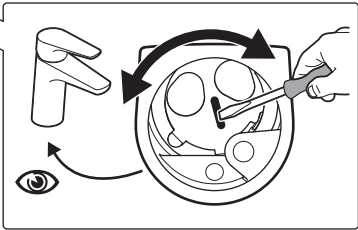

A5A0903C0A

 P 	P kPa	 1000 MAX.	
 P 	P kPa	100 MIN.  500 MAX.	200  
  T	°C	 - 80 MAX.	 - 65 - 50 

A5A3290C0A

A5A6290C0A

*The aerator/flow controller is pre-fitted.

3

A5A3790C0A

*The aerator/flow controller is pre-fitted.