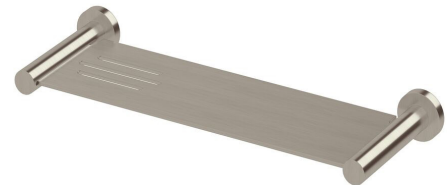

SUSSEX

Sussex Pure Metal Shower Shelf PVD Brushed Nickel

2266303

SPECIFICATIONS

Recommended Use	Residential;Commercial
Colour Finish	Brushed Nickel
Primary Material	Brass

WARRANTY

Residential Use (Years)	40
Commercial Use (Years)	10

Please refer to Sussex Warranty page for full Terms and Conditions

Dimensions are nominal measurements only.

CLEANING RECOMMENDATIONS:

We recommend the use of soapy water or approved cleaners. This product should not be cleaned with abrasive materials. Damage caused by any improper treatment is not covered by the product warranty. Refer to Warranty Conditions

Disclaimer: Products in this specification manual must by regulation be installed by licensed and registered trade people. The manufacturer/distributor reserves the right to vary specifications or delete models from their range without prior notification. Dimensions are nominal measurements only. Dimensions and set-outs listed are correct at time of publication however the manufacturer/distributor takes no responsibility for printing errors.

Published 01/04/2026

To see the complete Sussex range go to www.reece.com.au