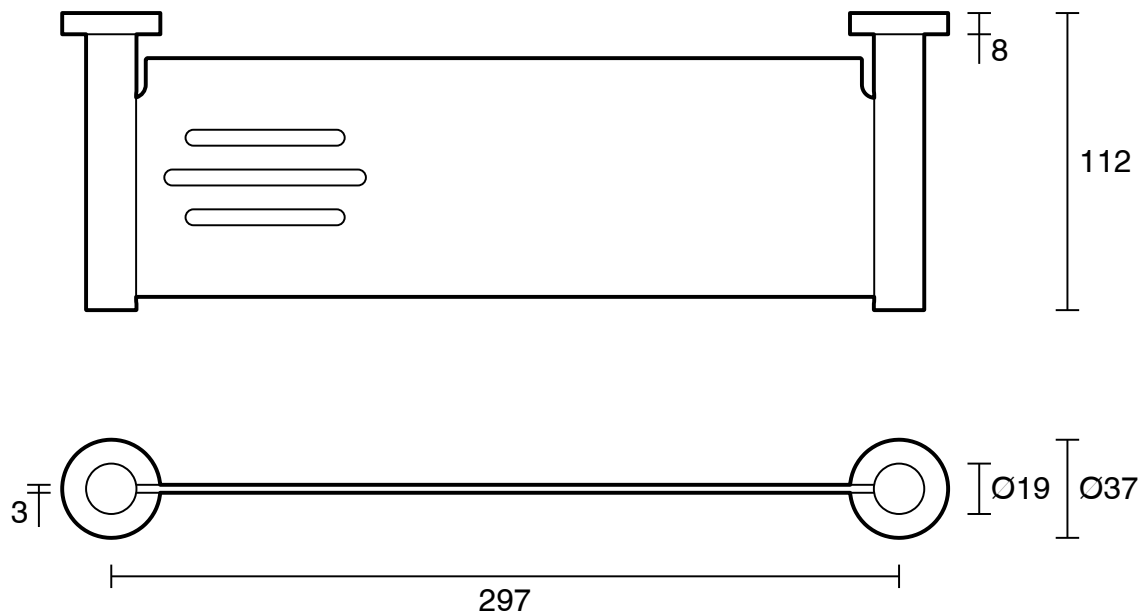

SUSSEX

Sussex Pure Metal Shower Shelf PVD Brushed Nickel

2266303

SPECIFICATIONS

Recommended Use	Residential;Commercial
Colour Finish	Brushed Nickel
Primary Material	Brass

WARRANTY

Residential Use (Years)	40
Commercial Use (Years)	10

Please refer to Sussex Warranty page for full Terms and Conditions

Dimensions are nominal measurements only.

CLEANING RECOMMENDATIONS:

We recommend the use of soapy water or approved cleaners. This product should not be cleaned with abrasive materials. Damage caused by any improper treatment is not covered by the product warranty. Refer to Warranty Conditions

Disclaimer: Products in this specification manual must by regulation be installed by licensed and registered trade people. The manufacturer/distributor reserves the right to vary specifications or delete models from their range without prior notification. Dimensions are nominal measurements only. Dimensions and set-outs listed are correct at time of publication however the manufacturer/distributor takes no responsibility for printing errors.

Published 01/04/2026

To see the complete Sussex range go to www.reece.com.au