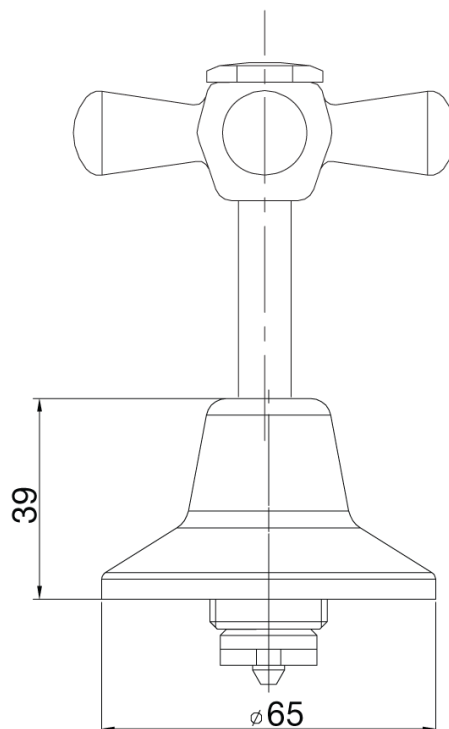

Posh Bristol Wall Top Assembly Taps Chrome / Gold

2205255

SPECIFICATIONS

Recommended Use	Domestic;Hotel;Commercial
Colour Finish	Chrome;Gold
Primary Material	DR Brass
Recommended Pressure Range	150 - 500 kPa as per AS3500
Max Continuous Working Temperature (deg C)	80
Min Continuous Working Temperature (deg C)	5
Hot Water Unit Suitability	Storage Tank;Continuous Flow

WARRANTY

Warranty - Domestic Use (Years)	10
Spare Parts & Labour (Years)	1

Please refer to Warranty Page for full Terms and Conditions

Dimensions are nominal measurements only.

CLEANING RECOMMENDATIONS:

We recommend the use of soapy water or approved cleaners. This product should not be cleaned with abrasive materials. Damage caused by any improper treatment is not covered by the product warranty. Refer to Warranty Conditions

Disclaimer: Products in this specification manual must by regulation be installed by licensed and registered trade people. The manufacturer/distributor reserves the right to vary specifications or delete models from their range without prior notification. Dimensions are nominal measurements only. Dimensions and set-outs listed are correct at time of publication however the manufacturer/distributor takes no responsibility for printing errors.

Published 27/03/2025

To see the complete Posh range go to
www.reece.com.au

WaterMark
AS/NZS 3718
WMKA02260