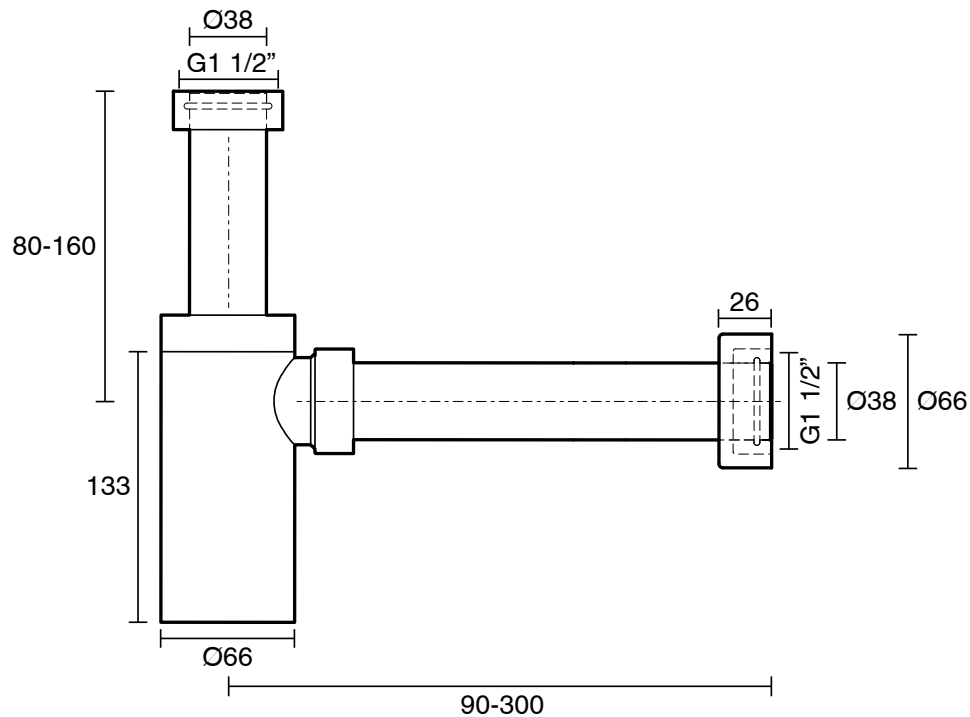

mizu

Mizu Drift Bottle Trap 40mm Brushed Brass

9512368

SPECIFICATIONS	
Recommended Use	Domestic, Hotel & Commercial
Material	Brass
Colour	Brushed Brass
WARRANTY	
Replacement Only - Domestic Use	12 Months
<i>Please refer to Warranty Page for full Terms and Conditions</i>	

Disclaimer: Products in this specification manual must by regulation be installed by licensed and registered trade people. The manufacturer/distributor reserves the right to vary specifications or delete models from their range without prior notification. Dimensions are nominal measurements only. Dimensions and set-outs listed are correct at time of publication however the manufacturer/distributor takes no responsibility for printing errors.