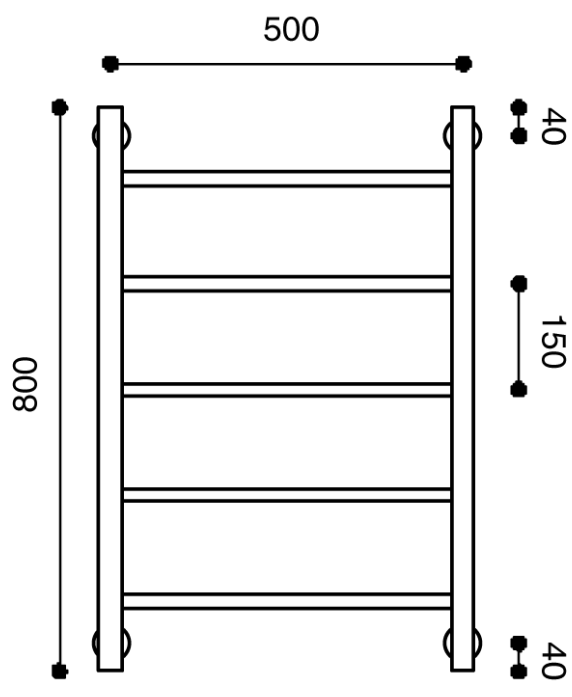

Milli Mood Edit Heated Towel Rail 500 x 800mm Brushed Gunmetal

2299553

SPECIFICATIONS

Recommended Use	Domestic, Hotel & Commercial
Colour	Brushed Gunmetal
Material	Copper Tube with Brass Fittings
Electrical Connection	Plug-in or Hardwired
Electrical Connection Position	Bottom Left or Right
Heating Method	Water Filled
Power Wattage	70 W
Voltage	240v
IP Rating	IPX3 Plug In. IPX5 Hardwired.

WARRANTY

Warranty - Domestic Use	10 Years
Spare Parts & Labour	12 Months

Please refer to Warranty Page for full Terms and Conditions

Dimensions are nominal measurements only.

CLEANING RECOMMENDATIONS:

We recommend the use of a soft dry cloth. This product should not be cleaned with abrasive materials or cleaning agents. Damage caused by improper treatment is not covered by the product warranty - refer to warranty conditions.

Disclaimer: Products in this specification manual must by regulation be installed by licensed and registered trade people. The manufacturer/distributor reserves the right to vary specifications or delete models from their range without prior notification. Dimensions are nominal measurements only. Dimensions and set-outs listed are correct at time of publication however the manufacturer/distributor takes no responsibility for printing errors.

Published 22/02/2022

To see the complete Milli range go to www.reece.com.au/bathrooms