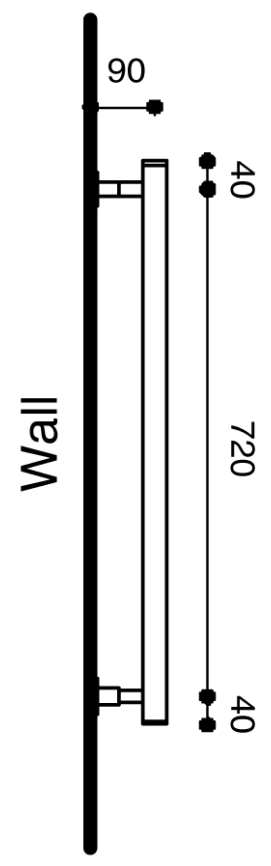

Milli Mood Edit Heated Towel Rail 500 x 800mm Brushed Gunmetal

2299553

SPECIFICATIONS

Recommended Use	Domestic, Hotel & Commercial
Colour	Brushed Gunmetal
Material	Copper Tube with Brass Fittings
Electrical Connection	Plug-in or Hardwired
Electrical Connection Position	Bottom Left or Right
Heating Method	Water Filled
Power Wattage	70 W
Voltage	240v
IP Rating	IPX3 Plug In. IPX5 Hardwired.

WARRANTY

Warranty - Domestic Use	10 Years
Spare Parts & Labour	12 Months

Please refer to Warranty Page for full Terms and Conditions

Dimensions are nominal measurements only.

CLEANING RECOMMENDATIONS:

We recommend the use of a soft dry cloth. This product should not be cleaned with abrasive materials or cleaning agents. Damage caused by improper treatment is not covered by the product warranty - refer to warranty conditions.

Disclaimer: Products in this specification manual must by regulation be installed by licensed and registered trade people. The manufacturer/distributor reserves the right to vary specifications or delete models from their range without prior notification. Dimensions are nominal measurements only. Dimensions and set-outs listed are correct at time of publication however the manufacturer/distributor takes no responsibility for printing errors.

Published 22/02/2022

To see the complete Milli range go to www.reece.com.au/bathrooms