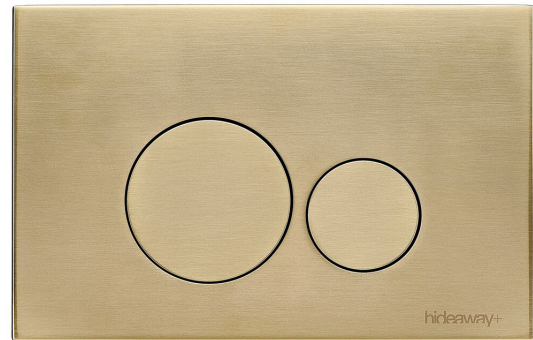

Hideaway+ Round Metal Button Brushed Brass

1805750

SPECIFICATIONS

Recommended Use	Domestic, Hotel & Commercial
Colour	Brushed Brass
Plating Method	PVD
Material	Stainless Steel
Backing Material	ABS Plastic
Button Material	Stainless Steel
Toilet Button Type	Dual Flush
Button Shape	Round Button
Application	Inwall

WARRANTY

Warranty - Domestic Use	12 Months
Spare Parts & Labour	12 Months

Please refer to Warranty Page for full Terms and Conditions

Dimensions are nominal measurements only.

CLEANING RECOMMENDATIONS:

We recommend the use of soapy water or approved cleaners. This product should not be cleaned with abrasive materials. Damage caused by any improper treatment is not covered by the product warranty. Refer to Warranty Conditions

Disclaimer: Products in this specification manual must by regulation be installed by licensed and registered trade people. The manufacturer/distributor reserves the right to vary specifications or delete models from their range without prior notification. Dimensions are nominal measurements only. Dimensions and set-outs listed are correct at time of publication however the manufacturer/distributor takes no responsibility for printing errors.

Published 22/03/2024

To see the complete Hideaway range go to www.reece.com.au/bathrooms