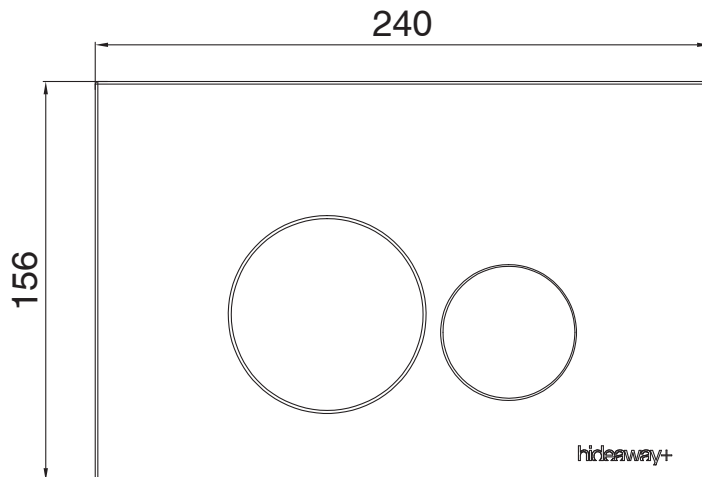

Hideaway+ Round Metal Button Brushed Brass

1805750

SPECIFICATIONS

Recommended Use	Domestic, Hotel & Commercial
Colour	Brushed Brass
Plating Method	PVD
Material	Stainless Steel
Backing Material	ABS Plastic
Button Material	Stainless Steel
Toilet Button Type	Dual Flush
Button Shape	Round Button
Application	Inwall

WARRANTY

Warranty - Domestic Use	12 Months
Spare Parts & Labour	12 Months

Please refer to Warranty Page for full Terms and Conditions

Dimensions are nominal measurements only.

CLEANING RECOMMENDATIONS:

We recommend the use of soapy water or approved cleaners. This product should not be cleaned with abrasive materials. Damage caused by any improper treatment is not covered by the product warranty. Refer to Warranty Conditions

Disclaimer: Products in this specification manual must by regulation be installed by licensed and registered trade people. The manufacturer/distributor reserves the right to vary specifications or delete models from their range without prior notification. Dimensions are nominal measurements only. Dimensions and set-outs listed are correct at time of publication however the manufacturer/distributor takes no responsibility for printing errors.

Published 22/03/2024

To see the complete Hideaway range go to www.reece.com.au/bathrooms