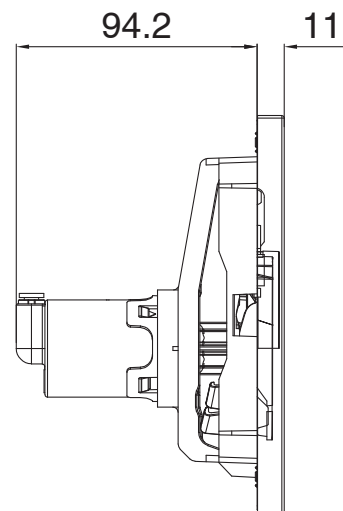

Hideaway+ Round Metal Button Brushed Brass

1805750

SPECIFICATIONS

Recommended Use	Domestic, Hotel & Commercial
Colour	Brushed Brass
Plating Method	PVD
Material	Stainless Steel
Backing Material	ABS Plastic
Button Material	Stainless Steel
Toilet Button Type	Dual Flush
Button Shape	Round Button
Application	Inwall

WARRANTY

Warranty - Domestic Use	12 Months
Spare Parts & Labour	12 Months

Please refer to Warranty Page for full Terms and Conditions

Dimensions are nominal measurements only.

CLEANING RECOMMENDATIONS:

We recommend the use of soapy water or approved cleaners. This product should not be cleaned with abrasive materials. Damage caused by any improper treatment is not covered by the product warranty. Refer to Warranty Conditions

Disclaimer: Products in this specification manual must by regulation be installed by licensed and registered trade people. The manufacturer/distributor reserves the right to vary specifications or delete models from their range without prior notification. Dimensions are nominal measurements only. Dimensions and set-outs listed are correct at time of publication however the manufacturer/distributor takes no responsibility for printing errors.

Published 22/03/2024

To see the complete Hideaway range go to www.reece.com.au/bathrooms