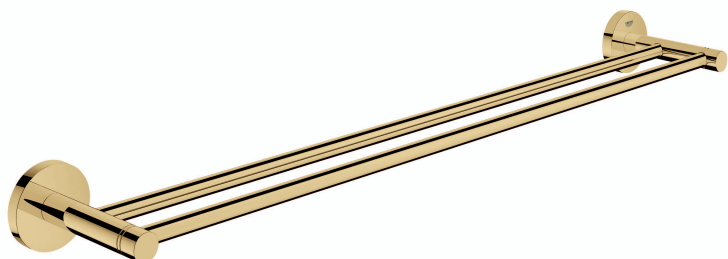

ESSENTIALS ACCESSORIES  
600MM DOUBLE TOWEL RAIL  
MODEL #40802EN1

Pure Freude  
an Wasser

Product Specifications

**Product Description:**

**Essentials**

Double Towel Rail

material: metal 654 mm (drilling length 600 mm)

concealed fastening

**GROHE StarLight** brushed cool sunrise finish

Installation instructions