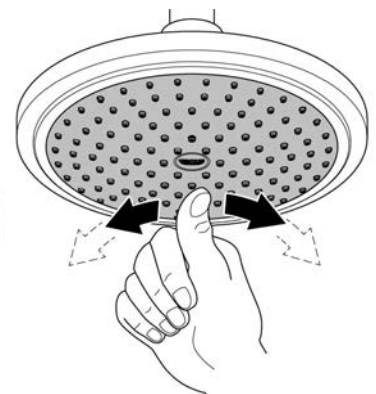

### Installation Instructions

When installing bathroom accessories please ensure all fixings are installed for maximum stability.

### Care

For directions on the care of this fitting, please refer to the accompanying care instructions.

48166000

SpeedClean

Pure Freude  
an Wasser

**GROHE**  

**D**

+49 571 3989 333  
impressum@grohe.de