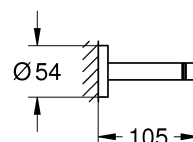

ESSENTIALS ACCESSORIES
600MM DOUBLE TOWEL RAIL
MODEL #40802EN1

Pure Freude
an Wasser

Product Specifications

Product Description:

Essentials

Double Towel Rail

material: metal 654 mm (drilling length 600 mm)

concealed fastening

GROHE StarLight brushed cool sunrise finish