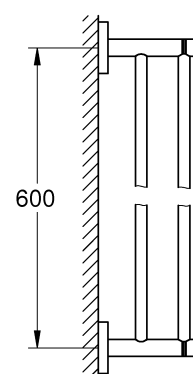

ESSENTIALS ACCESSORIES
600MM DOUBLE TOWEL RAIL
MODEL #40802EN1

Pure Freude
an Wasser

Product Specifications

Product Description:

Essentials

Double Towel Rail

material: metal 654 mm (drilling length 600 mm)

concealed fastening

GROHE StarLight brushed cool sunrise finish