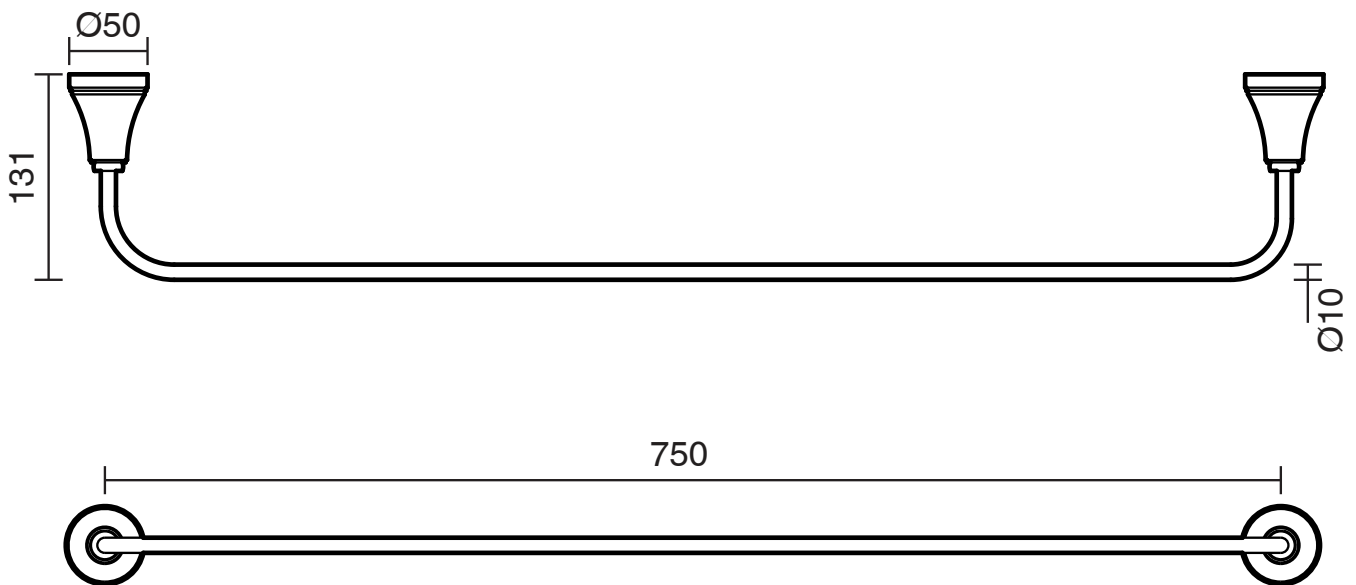

KADO

Kado Era Single Towel Rail 750mm Chrome

9507715

SPECIFICATIONS

Recommended Use	Domestic, Hotel & Commercial
Colour	Chrome
Material	Zinc/Steel

WARRANTY

Replacement Only - Domestic Use	10 Years
Parts Replacement Only	12 Months

Please refer to Warranty Page for full Terms and Conditions

Dimensions are nominal measurements only.

CLEANING RECOMMENDATIONS:

We recommend the use of soapy water or approved cleaners. This product should not be cleaned with abrasive materials. Damage caused by any improper treatment is not covered by the product warranty. Refer to Warranty Conditions

Disclaimer: Products in this specification manual must by regulation be installed by licensed and registered trade people. The manufacturer/distributor reserves the right to vary specifications or delete models from their range without prior notification. Dimensions are nominal measurements only. Dimensions and set-outs listed are correct at time of publication however the manufacturer/distributor takes no responsibility for printing errors.

Published 12/10/2023

To see the complete Kado range go to www.reece.com.au