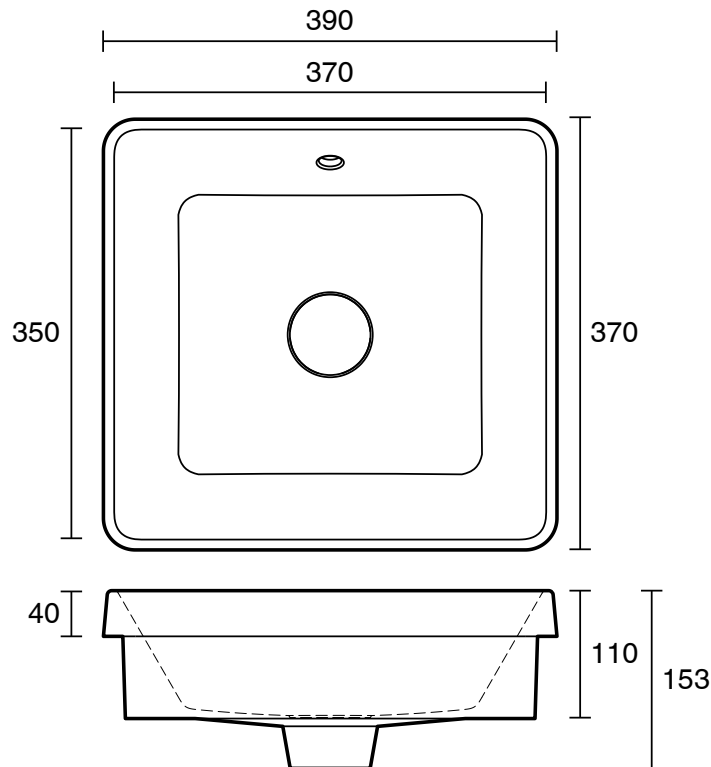

Roca The Gap Square Semi Inset Basin 390mm x 370mm With Overflow White

1807931

SPECIFICATIONS

Recommended Use	Domestic, Hotel & Commercial
Material	Vitreous China
Basin Colour	White
Bowl Capacity	3.6 ltr
Weight	10 kg
Taphole Configuration	No Taphole
Overflow Configuration	Overflow
Plug & Waste	Sold Separately
Tapware	Sold Separately

WARRANTY

Warranty - Domestic Use	15 Years
Spare Parts & Labour	12 Months

Please refer to Warranty Page for full Terms and Conditions

Dimensions are nominal measurements only.

CLEANING RECOMMENDATIONS:

We recommend the use of soapy water or approved cleaners. This product should not be cleaned with abrasive materials. Damage caused by any improper treatment is not covered by the product warranty. Refer to Warranty Conditions

Disclaimer: Products in this specification manual must by regulation be installed by licensed and registered trade people. The manufacturer/distributor reserves the right to vary specifications or delete models from their range without prior notification. Dimensions are nominal measurements only. Dimensions and set-outs listed are correct at time of publication however the manufacturer/distributor takes no responsibility for printing errors.

Published 04/07/2024

To see the complete Roca range go to www.reece.com.au