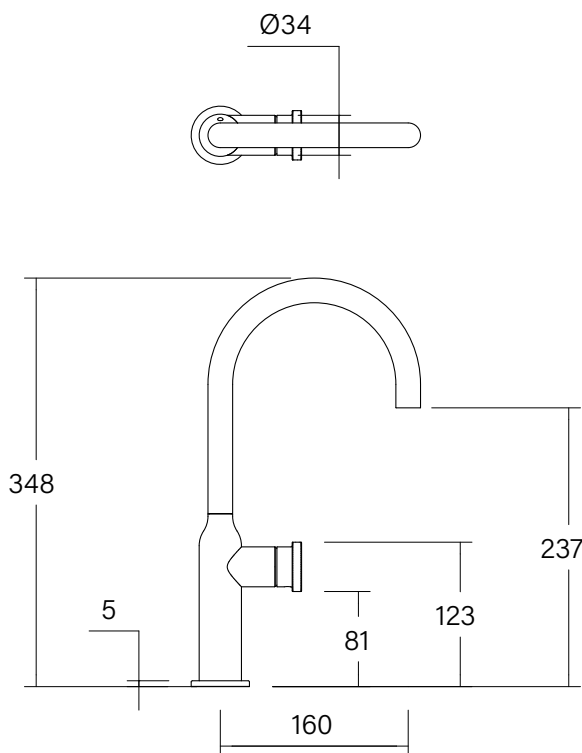

Faucet Strommen Vara Disc Gooseneck Basin Mixer Tap Matte Black (6 Star) Lead Free

40322

SPECIFICATIONS	
Recommended Use	Domestic; Commercial; Hotel
Colour Finish	Matte Black
Primary Material	DR Brass
Recommended Pressure Range	300 - 500 kPa
Max Continuous Working Temperature (deg C)	65
Min Continuous Working Temperature (deg C)	5
Hot Water Unit Suitability	Storage Tank, Continuous Flow
WARRANTY	
Warranty - Domestic Use (Years)	40
Spare Parts & Labour (Years)	10
<i>Please refer to Warranty Page for full Terms and Conditions</i>	

Disclaimer: Products in this specification manual must by regulation be installed by licensed and registered trade people. The manufacturer/distributor reserves the right to vary specifications or delete models from their range without prior notification. Dimensions are nominal measurements only. Dimensions and set-outs listed are correct at time of publication however the manufacturer/distributor takes no responsibility for printing errors.