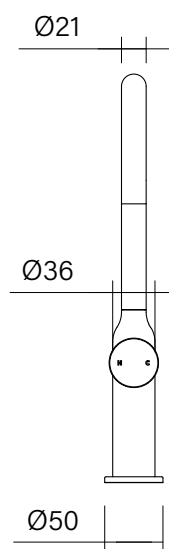

Faucet Strommen Vara Disc Gooseneck Basin Mixer Tap Matte Black (6 Star) Lead Free

40322

SPECIFICATIONS	
Recommended Use	Domestic; Commercial; Hotel
Colour Finish	Matte Black
Primary Material	DR Brass
Recommended Pressure Range	300 - 500 kPa
Max Continuous Working Temperature (deg C)	65
Min Continuous Working Temperature (deg C)	5
Hot Water Unit Suitability	Storage Tank, Continuous Flow
WARRANTY	
Warranty - Domestic Use (Years)	40
Spare Parts & Labour (Years)	10
<i>Please refer to Warranty Page for full Terms and Conditions</i>	

Disclaimer: Products in this specification manual must by regulation be installed by licensed and registered trade people. The manufacturer/distributor reserves the right to vary specifications or delete models from their range without prior notification. Dimensions are nominal measurements only. Dimensions and set-outs listed are correct at time of publication however the manufacturer/distributor takes no responsibility for printing errors.