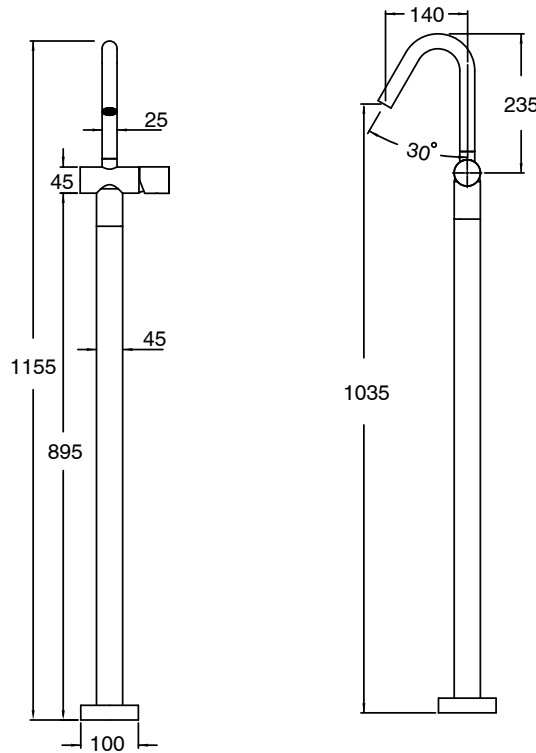

Milli Pure Floor Mounted Basin Mixer Tap Trimset with Linear Textured Handle PVD Brushed Gold (5 Star)
9510938

SPECIFICATIONS	
Recommended Use	Domestic;Hotel;Commercial
Colour Finish	Brushed Gold
Primary Material	DR Brass
Recommended Pressure Range	150 - 500 kPa as per AS3500
Max Continuous Working Temperature (deg C)	65
Min Continuous Working Temperature (deg C)	5
Hot Water Unit Suitability	Storage Tank;Continuous Flow
WARRANTY	
Warranty - Domestic Use (Years)	15
Spare Parts & Labour (Years)	1

Please refer to Warranty Page for full Terms and Conditions

Dimensions are nominal measurements only.

CLEANING RECOMMENDATIONS:

We recommend the use of soapy water or approved cleaners. This product should not be cleaned with abrasive materials. Damage caused by any improper treatment is not covered by the product warranty. Refer to Warranty Conditions

Disclaimer: Products in this specification manual must by regulation be installed by licensed and registered trade people. The manufacturer/distributor reserves the right to vary specifications or delete models from their range without prior notification. Dimensions are nominal measurements only. Dimensions and set-outs listed are correct at time of publication however the manufacturer/distributor takes no responsibility for printing errors.

Published 18/03/2025

To see the complete Milli range go to www.reece.com.au