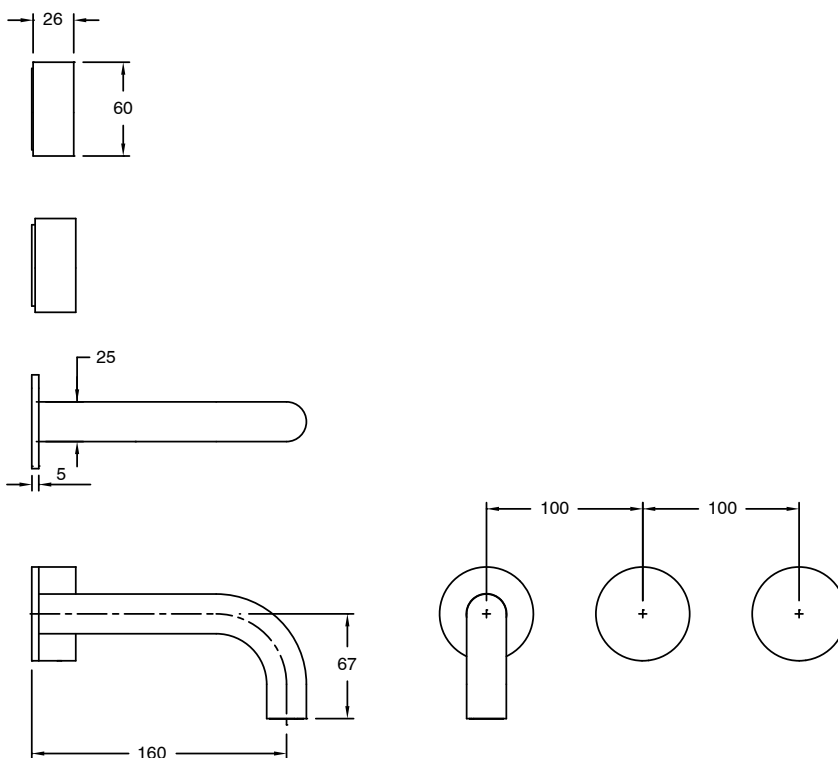

SUSSEX

Sussex Pure Wall Bath Hostess System 200mm Right Hand PVD Brushed Bronze

9511085

SPECIFICATIONS

Recommended Use	Residential;Commercial
Colour Finish	Brushed Bronze
Primary Material	DR Brass
Recommended Pressure Range	150 - 500 kPa as per AS3500
Max Continuous Working Temperature (deg C)	65
Min Continuous Working Temperature (deg C)	1

WARRANTY

Residential Use (Years)	40
Commercial Use (Years)	10

Please refer to Sussex Warranty page for full Terms and Conditions

Dimensions are nominal measurements only.

CLEANING RECOMMENDATIONS:

We recommend the use of soapy water or approved cleaners. This product should not be cleaned with abrasive materials. Damage caused by any improper treatment is not covered by the product warranty. Refer to Warranty Conditions

Disclaimer: Products in this specification manual must by regulation be installed by licensed and registered trade people. The manufacturer/distributor reserves the right to vary specifications or delete models from their range without prior notification. Dimensions are nominal measurements only. Dimensions and set-outs listed are correct at time of publication however the manufacturer/distributor takes no responsibility for printing errors.

Published 30/03/2026

To see the complete Sussex range go to www.reece.com.au