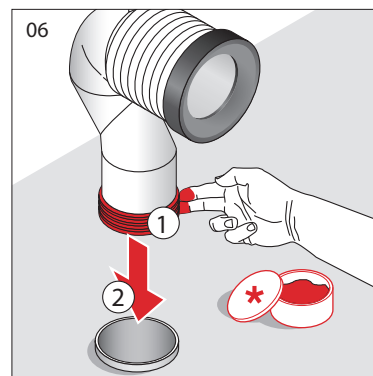

Laufen Palace Close Coupled Back to Wall Bottom Inlet Toilet Suite with Soft Close Seat White (4*)

Please check pan set out

LAUFEN

Bathroom Culture since 1892  www.laufen.com

* Lubricant

* Lubricant

LAUFEN

Bathroom Culture since 1892  www.laufen.com

Image	Reece Code	Product Description	Part Number
	9504405	Laufen Flush Button	8.9344.0.000.000.1
	9504406	Laufen Outlet & Bottom Inlet Valve Kit	8.9344.1.000.000.1
	1861273	Geberit Gasket Seal for Outlet valve	8.9589.3.000.000.1
	9504413	Palace and Mimo CC Cistern Fixing Kit	8.9744.0.000.000.1
	9506274	Laufen Palace Cistern Lid	8.2870.4.000.000.1
	9506275	Laufen Floor Pan Bracket Fixing Kit	8.9175.7.000.000.1
	9502798	Dura Offset Adj Pan Bend	
	9506225	Palace Soft Close Toilet Seat White	8.9170.1.300.000.A
	9506276	Laufen Seat Hinge Fixing Set	8.9170.9.000.000.1
	9506277	Laufen Soft Close Seat Pistons	8.9170.7.000.000.1
	9506278	Laufen Toilet Seat Buffer Set	8.9243.7.000.000.1