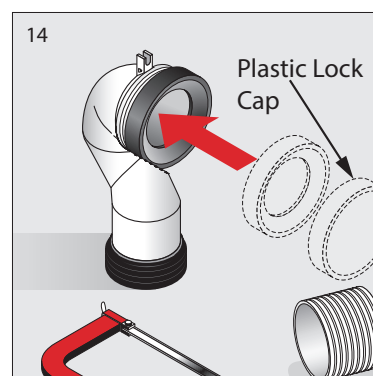

Laufen Palace Close Coupled Back to Wall Bottom Inlet Toilet Suite with Soft Close Seat White (4*)

Please check pan set out

LAUFEN

Bathroom Culture since 1892  www.laufen.com

* Lubricant

* Lubricant

LAUFEN

Bathroom Culture since 1892  www.laufen.com

Image	Reece Code	Product Description	Part Number
	9504405	Laufen Flush Button	8.9344.0.000.000.1
	9504406	Laufen Outlet & Bottom Inlet Valve Kit	8.9344.1.000.000.1
	1861273	Geberit Gasket Seal for Outlet valve	8.9589.3.000.000.1
	9504413	Palace and Mimo CC Cistern Fixing Kit	8.9744.0.000.000.1
	9506274	Laufen Palace Cistern Lid	8.2870.4.000.000.1
	9506275	Laufen Floor Pan Bracket Fixing Kit	8.9175.7.000.000.1
	9502798	Dura Offset Adj Pan Bend	
	9506225	Palace Soft Close Toilet Seat White	8.9170.1.300.000.A
	9506276	Laufen Seat Hinge Fixing Set	8.9170.9.000.000.1
	9506277	Laufen Soft Close Seat Pistons	8.9170.7.000.000.1
	9506278	Laufen Toilet Seat Buffer Set	8.9243.7.000.000.1