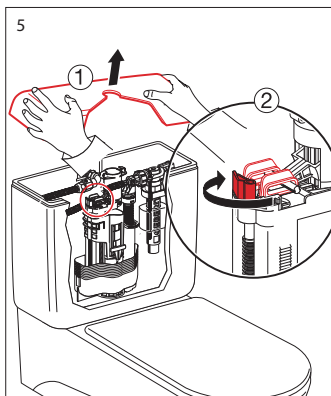

LAUFEN

Bathroom Culture since 1892 www.laufen.com

Preparation