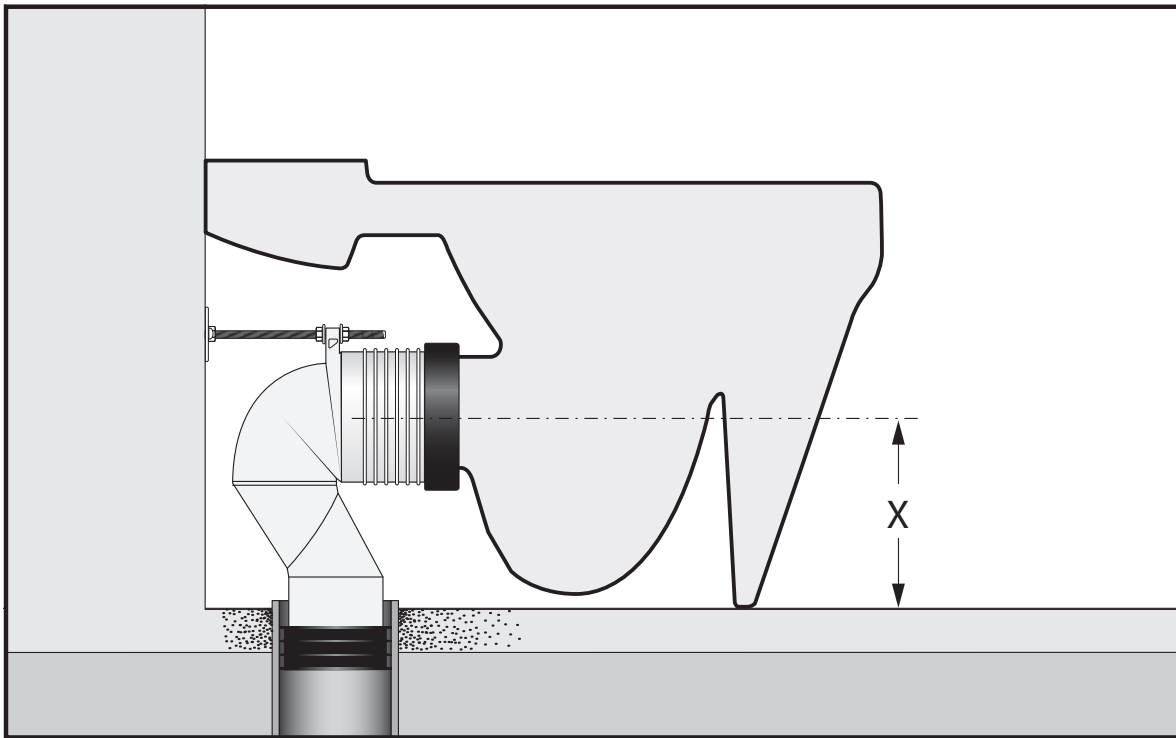

Laufen Palace Close Coupled Back to Wall Bottom Inlet Toilet Suite with Soft Close Seat White (4*)

Please check pan set out

LAUFEN

Bathroom Culture since 1892  www.laufen.com

* Lubricant

* Lubricant

LAUFEN

Bathroom Culture since 1892  www.laufen.com

Image	Reece Code	Product Description	Part Number
	9504405	Laufen Flush Button	8.9344.0.000.000.1
	9504406	Laufen Outlet & Bottom Inlet Valve Kit	8.9344.1.000.000.1
	1861273	Geberit Gasket Seal for Outlet valve	8.9589.3.000.000.1
	9504413	Palace and Mimo CC Cistern Fixing Kit	8.9744.0.000.000.1
	9506274	Laufen Palace Cistern Lid	8.2870.4.000.000.1
	9506275	Laufen Floor Pan Bracket Fixing Kit	8.9175.7.000.000.1
	9502798	Dura Offset Adj Pan Bend	
	9506225	Palace Soft Close Toilet Seat White	8.9170.1.300.000.A
	9506276	Laufen Seat Hinge Fixing Set	8.9170.9.000.000.1
	9506277	Laufen Soft Close Seat Pistons	8.9170.7.000.000.1
	9506278	Laufen Toilet Seat Buffer Set	8.9243.7.000.000.1