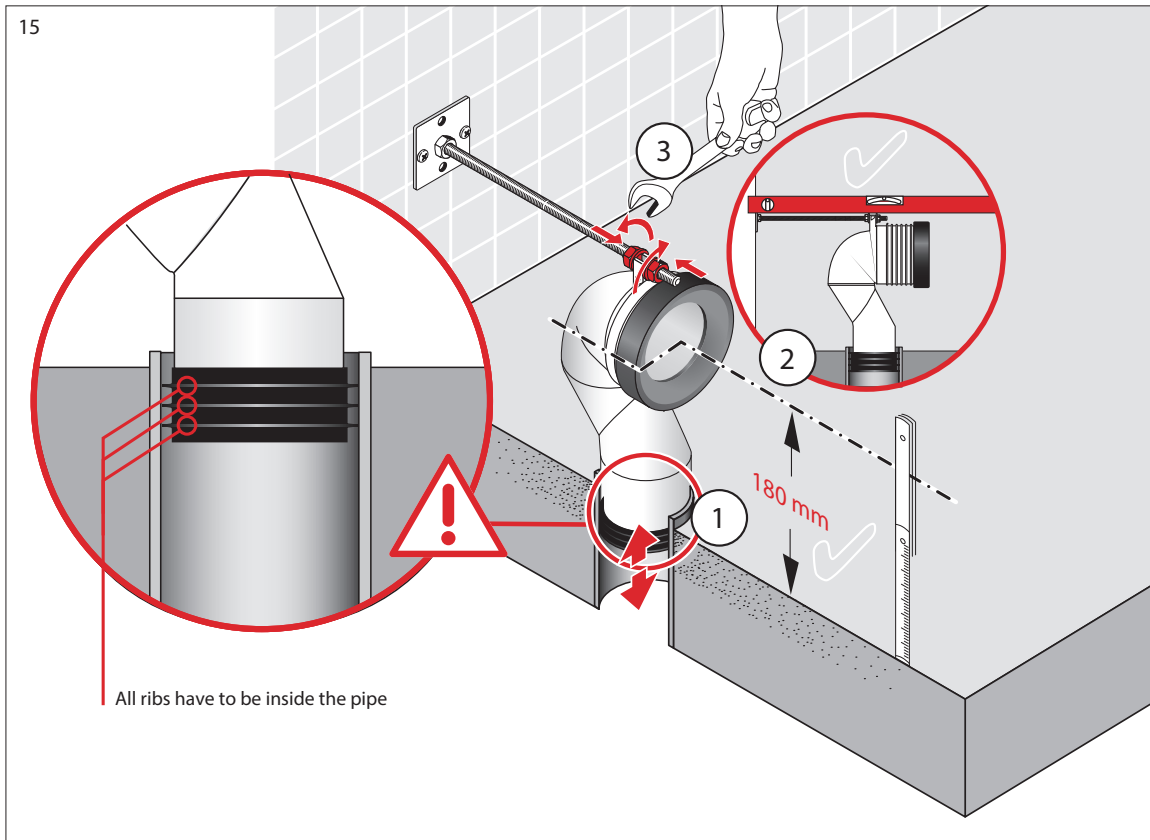

Laufen Palace Close Coupled Back to Wall Bottom Inlet Toilet Suite with Soft Close Seat White (4*)

Please check pan set out

LAUFEN

Bathroom Culture since 1892  www.laufen.com

* Lubricant

* Lubricant

LAUFEN

Bathroom Culture since 1892  www.laufen.com

Bathroom Culture since 1892  www.laufen.com

Installation Instructions

INSTALLATION INSTRUCTIONS-SEAT

NOTE: Ensure that hinges are tightly fastened to the Pan

LAUFEN

Bathroom Culture since 1892  www.laufen.com

Image	Reece Code	Product Description	Part Number
	9504405	Laufen Flush Button	8.9344.0.000.000.1
	9504406	Laufen Outlet & Bottom Inlet Valve Kit	8.9344.1.000.000.1
	1861273	Geberit Gasket Seal for Outlet valve	8.9589.3.000.000.1
	9504413	Palace and Mimo CC Cistern Fixing Kit	8.9744.0.000.000.1
	9506274	Laufen Palace Cistern Lid	8.2870.4.000.000.1
	9506275	Laufen Floor Pan Bracket Fixing Kit	8.9175.7.000.000.1
	9502798	Dura Offset Adj Pan Bend	
	9506225	Palace Soft Close Toilet Seat White	8.9170.1.300.000.A
	9506276	Laufen Seat Hinge Fixing Set	8.9170.9.000.000.1
	9506277	Laufen Soft Close Seat Pistons	8.9170.7.000.000.1
	9506278	Laufen Toilet Seat Buffer Set	8.9243.7.000.000.1