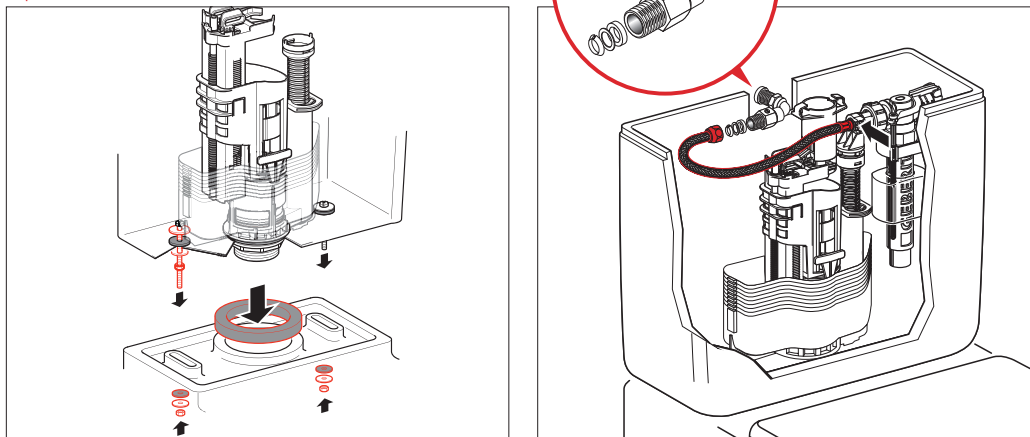

LAUFEN

Bathroom Culture since 1892 www.laufen.com

Preparation