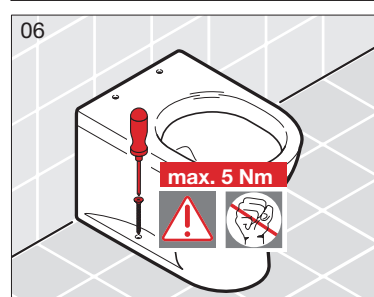

LAUFEN

Bathroom Culture since 1892 www.laufen.com

FLOOR FIXATION