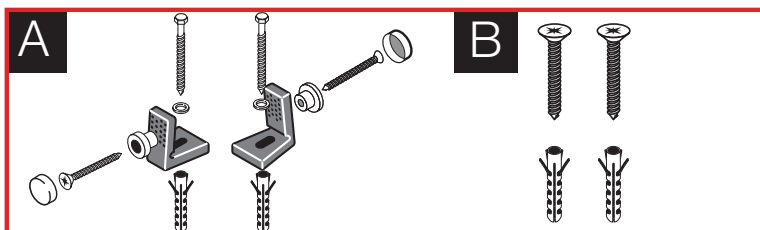

* Lubricant

LAUFEN

Bathroom Culture since 1892  www.laufen.com

Preparation

LAUFEN

Bathroom Culture since 1892  www.laufen.com

FLOOR FIXATION

LAUFEN

Bathroom Culture since 1892  www.laufen.com

Installation Instructions

INSTALLATION INSTRUCTIONS-SEAT

NOTE: Ensure that hinges are tightly fastened to the Pan

LAUFEN

Bathroom Culture since 1892  www.laufen.com