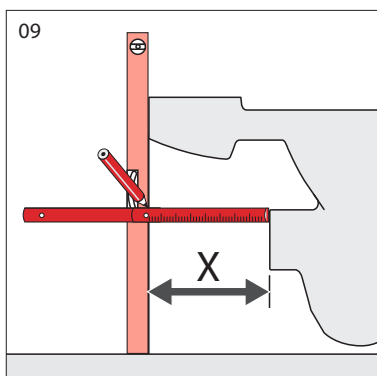

Laufen Palace Close Coupled Back to Wall Bottom Inlet Toilet Suite with Soft Close Seat White (4*)

Please check pan set out

LAUFEN

Bathroom Culture since 1892  www.laufen.com

* Lubricant

* Lubricant

LAUFEN

Bathroom Culture since 1892  www.laufen.com

Image	Reece Code	Product Description	Part Number
	9504405	Laufen Flush Button	8.9344.0.000.000.1
	9504406	Laufen Outlet & Bottom Inlet Valve Kit	8.9344.1.000.000.1
	1861273	Geberit Gasket Seal for Outlet valve	8.9589.3.000.000.1
	9504413	Palace and Mimo CC Cistern Fixing Kit	8.9744.0.000.000.1
	9506274	Laufen Palace Cistern Lid	8.2870.4.000.000.1
	9506275	Laufen Floor Pan Bracket Fixing Kit	8.9175.7.000.000.1
	9502798	Dura Offset Adj Pan Bend	
	9506225	Palace Soft Close Toilet Seat White	8.9170.1.300.000.A
	9506276	Laufen Seat Hinge Fixing Set	8.9170.9.000.000.1
	9506277	Laufen Soft Close Seat Pistons	8.9170.7.000.000.1
	9506278	Laufen Toilet Seat Buffer Set	8.9243.7.000.000.1