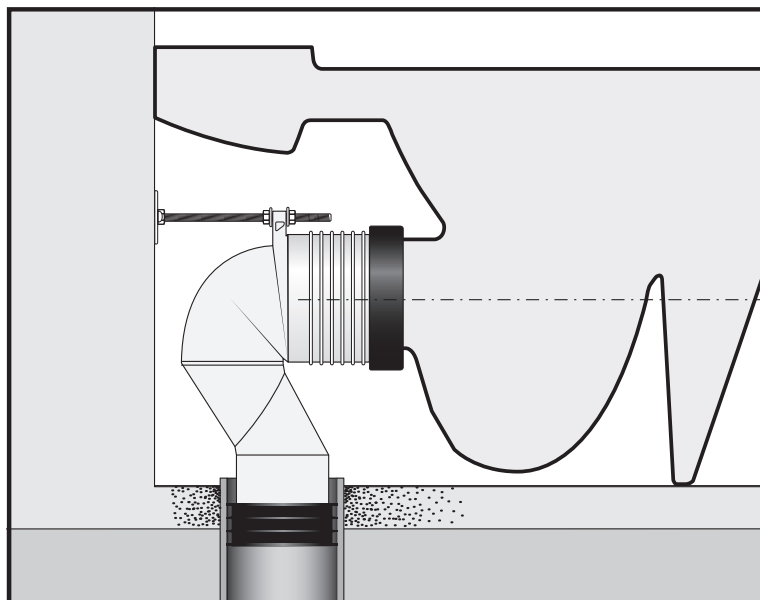

LAUFEN

Bathroom Culture since 1892 www.laufen.com

* Lubricant