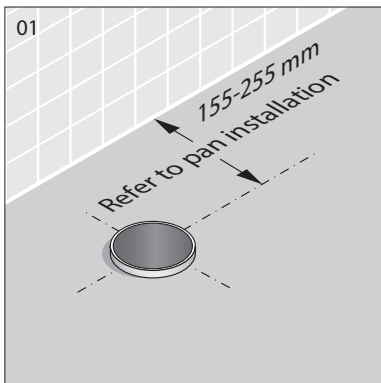

Laufen Palace Close Coupled Back to Wall Bottom Inlet Toilet Suite with Soft Close Seat White (4*)

Please check pan set out

LAUFEN

Bathroom Culture since 1892  www.laufen.com

* Lubricant

* Lubricant

LAUFEN

Bathroom Culture since 1892  www.laufen.com

Image	Reece Code	Product Description	Part Number
	9504405	Laufen Flush Button	8.9344.0.000.000.1
	9504406	Laufen Outlet & Bottom Inlet Valve Kit	8.9344.1.000.000.1
	1861273	Geberit Gasket Seal for Outlet valve	8.9589.3.000.000.1
	9504413	Palace and Mimo CC Cistern Fixing Kit	8.9744.0.000.000.1
	9506274	Laufen Palace Cistern Lid	8.2870.4.000.000.1
	9506275	Laufen Floor Pan Bracket Fixing Kit	8.9175.7.000.000.1
	9502798	Dura Offset Adj Pan Bend	
	9506225	Palace Soft Close Toilet Seat White	8.9170.1.300.000.A
	9506276	Laufen Seat Hinge Fixing Set	8.9170.9.000.000.1
	9506277	Laufen Soft Close Seat Pistons	8.9170.7.000.000.1
	9506278	Laufen Toilet Seat Buffer Set	8.9243.7.000.000.1