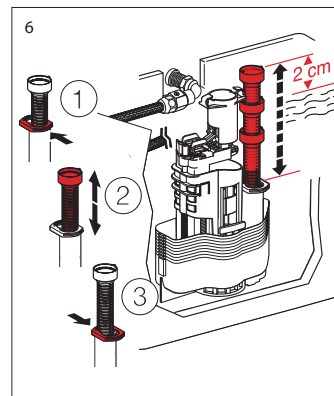

LAUFEN

Bathroom Culture since 1892 www.laufen.com

Preparation