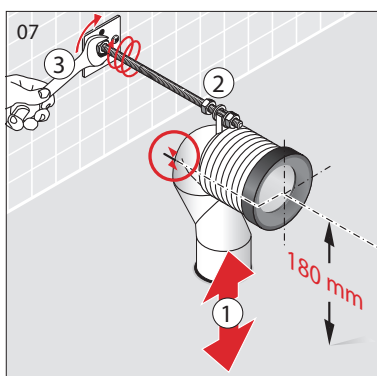

LAUFEN

Bathroom Culture since 1892 www.laufen.com