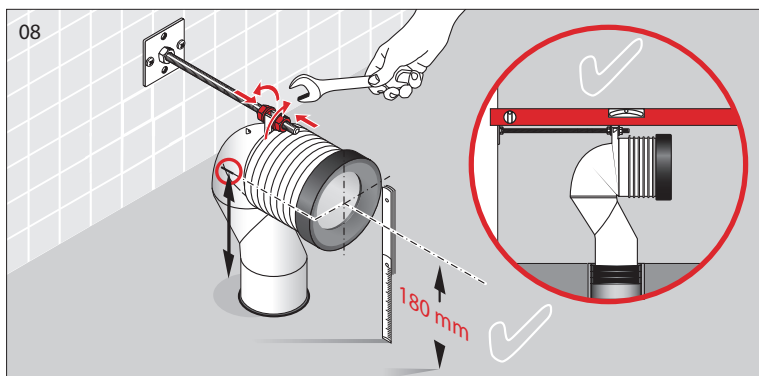

Laufen Palace Close Coupled Back to Wall Bottom Inlet Toilet Suite with Soft Close Seat White (4*)

Please check pan set out

LAUFEN

Bathroom Culture since 1892  www.laufen.com

* Lubricant

* Lubricant

LAUFEN

Bathroom Culture since 1892  www.laufen.com

Image	Reece Code	Product Description	Part Number
	9504405	Laufen Flush Button	8.9344.0.000.000.1
	9504406	Laufen Outlet & Bottom Inlet Valve Kit	8.9344.1.000.000.1
	1861273	Geberit Gasket Seal for Outlet valve	8.9589.3.000.000.1
	9504413	Palace and Mimo CC Cistern Fixing Kit	8.9744.0.000.000.1
	9506274	Laufen Palace Cistern Lid	8.2870.4.000.000.1
	9506275	Laufen Floor Pan Bracket Fixing Kit	8.9175.7.000.000.1
	9502798	Dura Offset Adj Pan Bend	
	9506225	Palace Soft Close Toilet Seat White	8.9170.1.300.000.A
	9506276	Laufen Seat Hinge Fixing Set	8.9170.9.000.000.1
	9506277	Laufen Soft Close Seat Pistons	8.9170.7.000.000.1
	9506278	Laufen Toilet Seat Buffer Set	8.9243.7.000.000.1