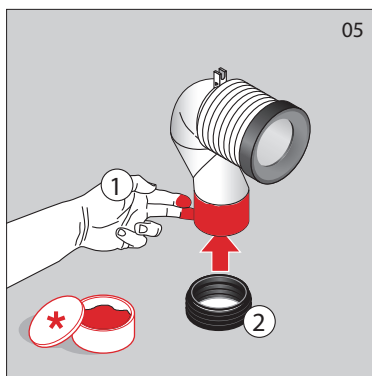

Laufen Palace Close Coupled Back to Wall Bottom Inlet Toilet Suite with Soft Close Seat White (4*)

Please check pan set out

LAUFEN

Bathroom Culture since 1892  www.laufen.com

* Lubricant

* Lubricant

LAUFEN

Bathroom Culture since 1892  www.laufen.com

Image	Reece Code	Product Description	Part Number
	9504405	Laufen Flush Button	8.9344.0.000.000.1
	9504406	Laufen Outlet & Bottom Inlet Valve Kit	8.9344.1.000.000.1
	1861273	Geberit Gasket Seal for Outlet valve	8.9589.3.000.000.1
	9504413	Palace and Mimo CC Cistern Fixing Kit	8.9744.0.000.000.1
	9506274	Laufen Palace Cistern Lid	8.2870.4.000.000.1
	9506275	Laufen Floor Pan Bracket Fixing Kit	8.9175.7.000.000.1
	9502798	Dura Offset Adj Pan Bend	
	9506225	Palace Soft Close Toilet Seat White	8.9170.1.300.000.A
	9506276	Laufen Seat Hinge Fixing Set	8.9170.9.000.000.1
	9506277	Laufen Soft Close Seat Pistons	8.9170.7.000.000.1
	9506278	Laufen Toilet Seat Buffer Set	8.9243.7.000.000.1