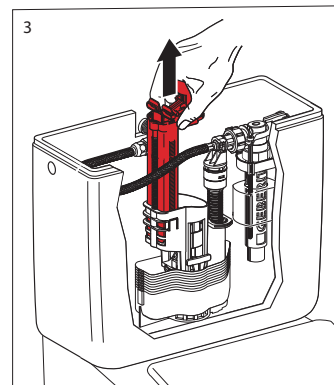

LAUFEN

Bathroom Culture since 1892 www.laufen.com

Preparation