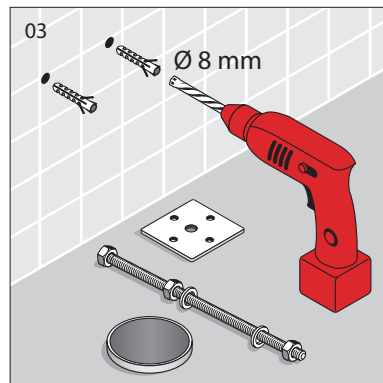

Laufen Palace Close Coupled Back to Wall Bottom Inlet Toilet Suite with Soft Close Seat White (4*)

Please check pan set out

LAUFEN

Bathroom Culture since 1892  www.laufen.com

* Lubricant

* Lubricant

LAUFEN

Bathroom Culture since 1892  www.laufen.com

Image	Reece Code	Product Description	Part Number
	9504405	Laufen Flush Button	8.9344.0.000.000.1
	9504406	Laufen Outlet & Bottom Inlet Valve Kit	8.9344.1.000.000.1
	1861273	Geberit Gasket Seal for Outlet valve	8.9589.3.000.000.1
	9504413	Palace and Mimo CC Cistern Fixing Kit	8.9744.0.000.000.1
	9506274	Laufen Palace Cistern Lid	8.2870.4.000.000.1
	9506275	Laufen Floor Pan Bracket Fixing Kit	8.9175.7.000.000.1
	9502798	Dura Offset Adj Pan Bend	
	9506225	Palace Soft Close Toilet Seat White	8.9170.1.300.000.A
	9506276	Laufen Seat Hinge Fixing Set	8.9170.9.000.000.1
	9506277	Laufen Soft Close Seat Pistons	8.9170.7.000.000.1
	9506278	Laufen Toilet Seat Buffer Set	8.9243.7.000.000.1