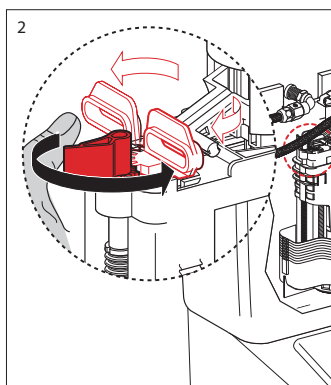

LAUFEN

Bathroom Culture since 1892 www.laufen.com

Preparation