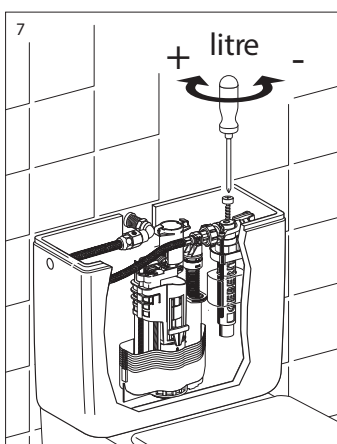

LAUFEN

Bathroom Culture since 1892 www.laufen.com

Preparation