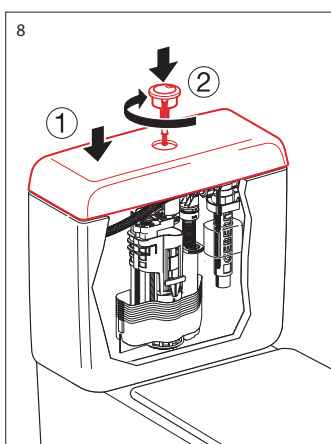

LAUFEN

Bathroom Culture since 1892 www.laufen.com

Preparation