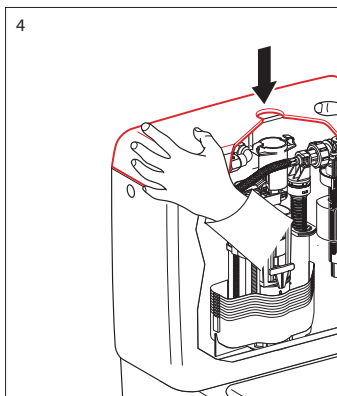

LAUFEN

Bathroom Culture since 1892 www.laufen.com

Preparation