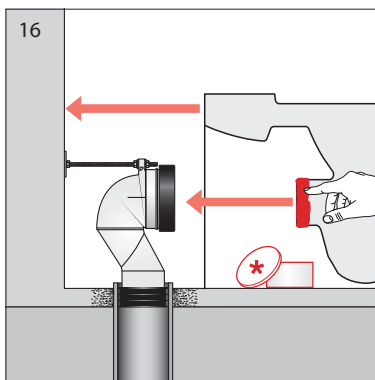

Laufen Palace Close Coupled Back to Wall Bottom Inlet Toilet Suite with Soft Close Seat White (4*)

Please check pan set out

LAUFEN

Bathroom Culture since 1892  www.laufen.com

* Lubricant

* Lubricant

LAUFEN

Bathroom Culture since 1892  www.laufen.com

Image	Reece Code	Product Description	Part Number
	9504405	Laufen Flush Button	8.9344.0.000.000.1
	9504406	Laufen Outlet & Bottom Inlet Valve Kit	8.9344.1.000.000.1
	1861273	Geberit Gasket Seal for Outlet valve	8.9589.3.000.000.1
	9504413	Palace and Mimo CC Cistern Fixing Kit	8.9744.0.000.000.1
	9506274	Laufen Palace Cistern Lid	8.2870.4.000.000.1
	9506275	Laufen Floor Pan Bracket Fixing Kit	8.9175.7.000.000.1
	9502798	Dura Offset Adj Pan Bend	
	9506225	Palace Soft Close Toilet Seat White	8.9170.1.300.000.A
	9506276	Laufen Seat Hinge Fixing Set	8.9170.9.000.000.1
	9506277	Laufen Soft Close Seat Pistons	8.9170.7.000.000.1
	9506278	Laufen Toilet Seat Buffer Set	8.9243.7.000.000.1