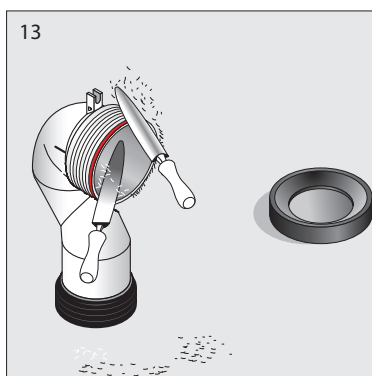

Laufen Palace Close Coupled Back to Wall Bottom Inlet Toilet Suite with Soft Close Seat White (4*)

Please check pan set out

LAUFEN

Bathroom Culture since 1892  www.laufen.com

* Lubricant

* Lubricant

LAUFEN

Bathroom Culture since 1892  www.laufen.com

Image	Reece Code	Product Description	Part Number
	9504405	Laufen Flush Button	8.9344.0.000.000.1
	9504406	Laufen Outlet & Bottom Inlet Valve Kit	8.9344.1.000.000.1
	1861273	Geberit Gasket Seal for Outlet valve	8.9589.3.000.000.1
	9504413	Palace and Mimo CC Cistern Fixing Kit	8.9744.0.000.000.1
	9506274	Laufen Palace Cistern Lid	8.2870.4.000.000.1
	9506275	Laufen Floor Pan Bracket Fixing Kit	8.9175.7.000.000.1
	9502798	Dura Offset Adj Pan Bend	
	9506225	Palace Soft Close Toilet Seat White	8.9170.1.300.000.A
	9506276	Laufen Seat Hinge Fixing Set	8.9170.9.000.000.1
	9506277	Laufen Soft Close Seat Pistons	8.9170.7.000.000.1
	9506278	Laufen Toilet Seat Buffer Set	8.9243.7.000.000.1