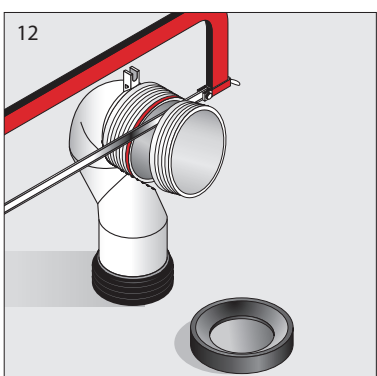

Laufen Palace Close Coupled Back to Wall Bottom Inlet Toilet Suite with Soft Close Seat White (4*)

Please check pan set out

LAUFEN

Bathroom Culture since 1892  www.laufen.com

* Lubricant

* Lubricant

LAUFEN

Bathroom Culture since 1892  www.laufen.com

Image	Reece Code	Product Description	Part Number
	9504405	Laufen Flush Button	8.9344.0.000.000.1
	9504406	Laufen Outlet & Bottom Inlet Valve Kit	8.9344.1.000.000.1
	1861273	Geberit Gasket Seal for Outlet valve	8.9589.3.000.000.1
	9504413	Palace and Mimo CC Cistern Fixing Kit	8.9744.0.000.000.1
	9506274	Laufen Palace Cistern Lid	8.2870.4.000.000.1
	9506275	Laufen Floor Pan Bracket Fixing Kit	8.9175.7.000.000.1
	9502798	Dura Offset Adj Pan Bend	
	9506225	Palace Soft Close Toilet Seat White	8.9170.1.300.000.A
	9506276	Laufen Seat Hinge Fixing Set	8.9170.9.000.000.1
	9506277	Laufen Soft Close Seat Pistons	8.9170.7.000.000.1
	9506278	Laufen Toilet Seat Buffer Set	8.9243.7.000.000.1