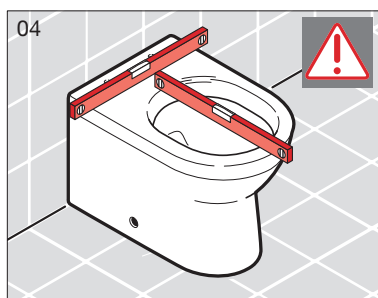

LAUFEN

Bathroom Culture since 1892 www.laufen.com

FLOOR FIXATION