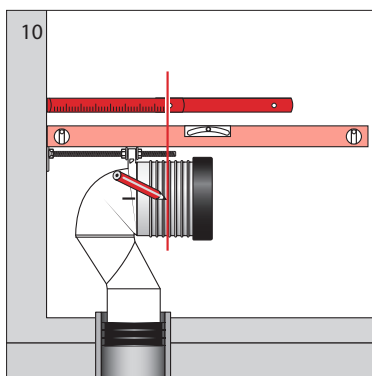

Laufen Palace Close Coupled Back to Wall Bottom Inlet Toilet Suite with Soft Close Seat White (4*)

Please check pan set out

LAUFEN

Bathroom Culture since 1892  www.laufen.com

* Lubricant

* Lubricant

LAUFEN

Bathroom Culture since 1892  www.laufen.com

Image	Reece Code	Product Description	Part Number
	9504405	Laufen Flush Button	8.9344.0.000.000.1
	9504406	Laufen Outlet & Bottom Inlet Valve Kit	8.9344.1.000.000.1
	1861273	Geberit Gasket Seal for Outlet valve	8.9589.3.000.000.1
	9504413	Palace and Mimo CC Cistern Fixing Kit	8.9744.0.000.000.1
	9506274	Laufen Palace Cistern Lid	8.2870.4.000.000.1
	9506275	Laufen Floor Pan Bracket Fixing Kit	8.9175.7.000.000.1
	9502798	Dura Offset Adj Pan Bend	
	9506225	Palace Soft Close Toilet Seat White	8.9170.1.300.000.A
	9506276	Laufen Seat Hinge Fixing Set	8.9170.9.000.000.1
	9506277	Laufen Soft Close Seat Pistons	8.9170.7.000.000.1
	9506278	Laufen Toilet Seat Buffer Set	8.9243.7.000.000.1