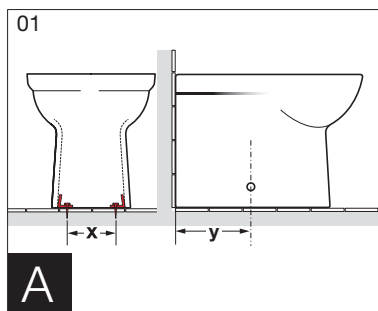

LAUFEN

Bathroom Culture since 1892 www.laufen.com

FLOOR FIXATION