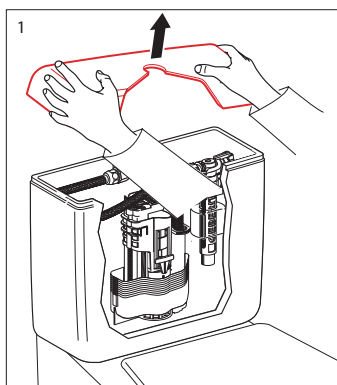

LAUFEN

Bathroom Culture since 1892 www.laufen.com

Preparation