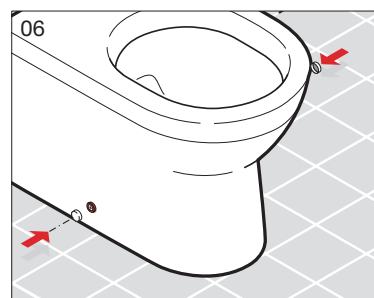

LAUFEN

Bathroom Culture since 1892 www.laufen.com

FLOOR FIXATION