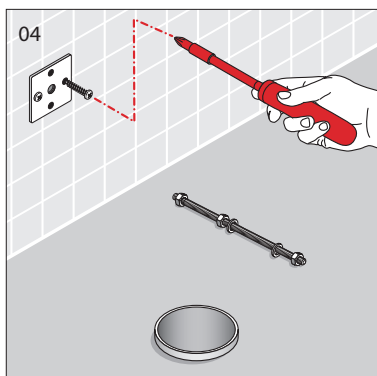

Laufen Palace Close Coupled Back to Wall Bottom Inlet Toilet Suite with Soft Close Seat White (4*)

Please check pan set out

LAUFEN

Bathroom Culture since 1892  www.laufen.com

* Lubricant

* Lubricant

LAUFEN

Bathroom Culture since 1892  www.laufen.com

Image	Reece Code	Product Description	Part Number
	9504405	Laufen Flush Button	8.9344.0.000.000.1
	9504406	Laufen Outlet & Bottom Inlet Valve Kit	8.9344.1.000.000.1
	1861273	Geberit Gasket Seal for Outlet valve	8.9589.3.000.000.1
	9504413	Palace and Mimo CC Cistern Fixing Kit	8.9744.0.000.000.1
	9506274	Laufen Palace Cistern Lid	8.2870.4.000.000.1
	9506275	Laufen Floor Pan Bracket Fixing Kit	8.9175.7.000.000.1
	9502798	Dura Offset Adj Pan Bend	
	9506225	Palace Soft Close Toilet Seat White	8.9170.1.300.000.A
	9506276	Laufen Seat Hinge Fixing Set	8.9170.9.000.000.1
	9506277	Laufen Soft Close Seat Pistons	8.9170.7.000.000.1
	9506278	Laufen Toilet Seat Buffer Set	8.9243.7.000.000.1