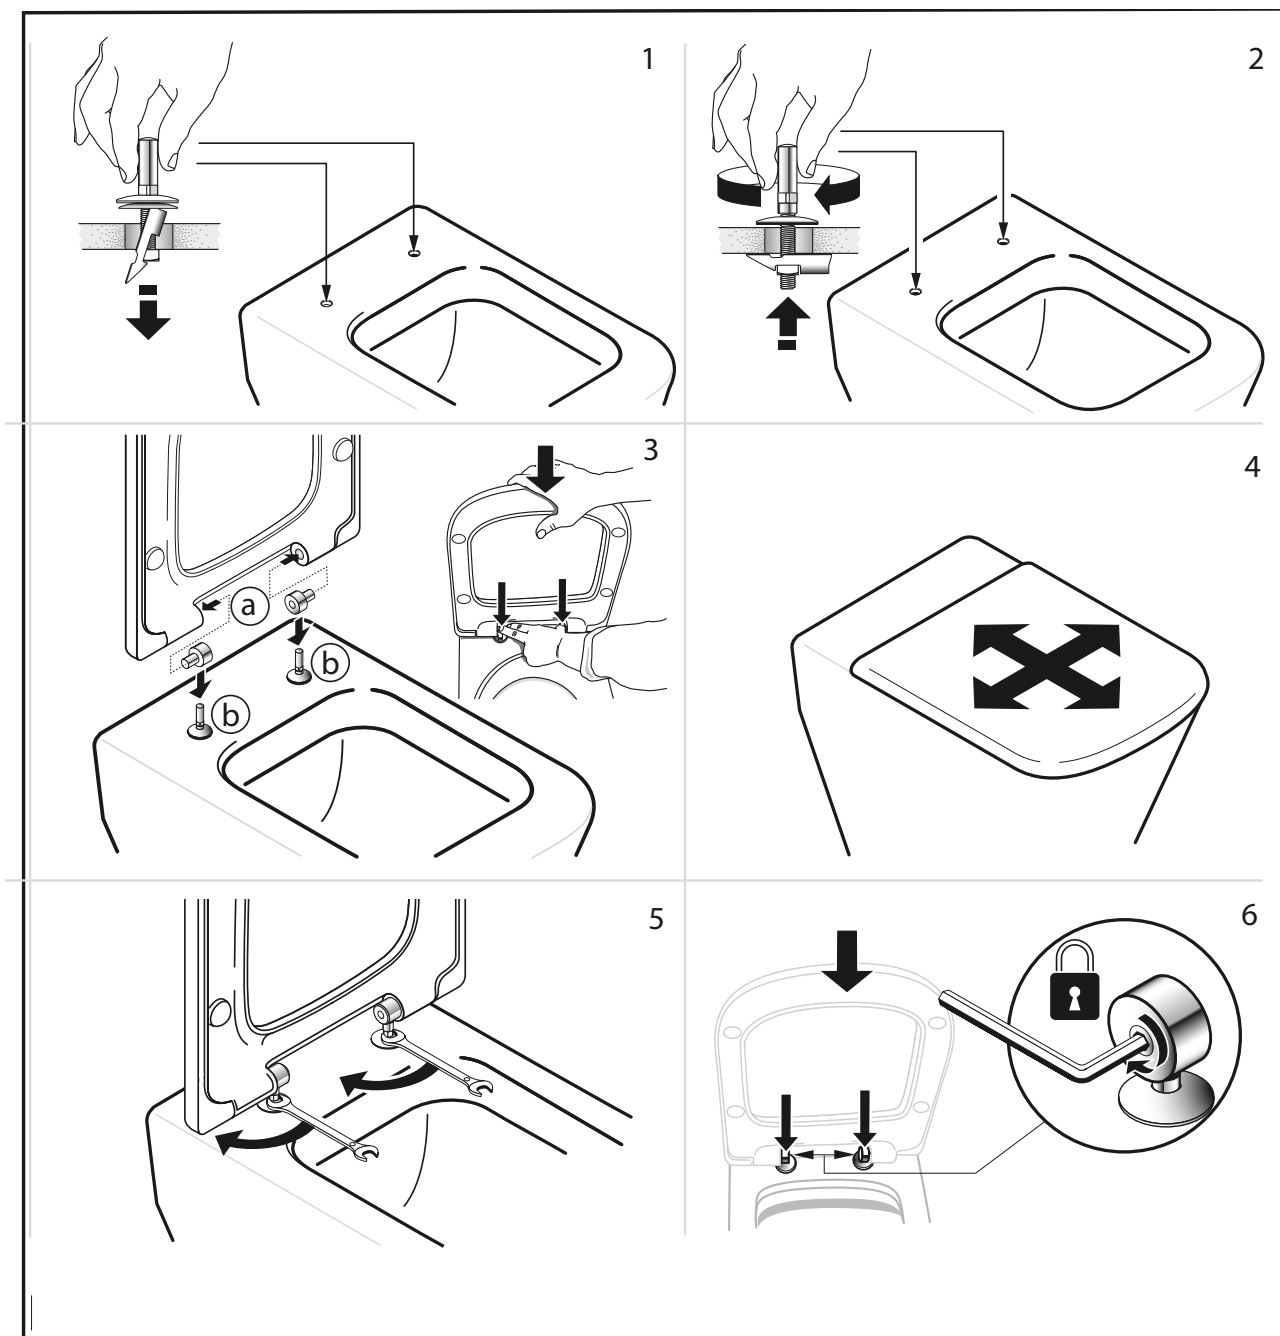

Bathroom Culture since 1892  www.laufen.com

Installation Instructions

INSTALLATION INSTRUCTIONS-SEAT

NOTE: Ensure that hinges are tightly fastened to the Pan

LAUFEN

Bathroom Culture since 1892  www.laufen.com

Image	Reece Code	Product Description	Part Number
	9504405	Laufen Flush Button	8.9344.0.000.000.1
	9504406	Laufen Outlet & Bottom Inlet Valve Kit	8.9344.1.000.000.1
	1861273	Geberit Gasket Seal for Outlet valve	8.9589.3.000.000.1
	9504413	Palace and Mimo CC Cistern Fixing Kit	8.9744.0.000.000.1
	9506274	Laufen Palace Cistern Lid	8.2870.4.000.000.1
	9506275	Laufen Floor Pan Bracket Fixing Kit	8.9175.7.000.000.1
	9502798	Dura Offset Adj Pan Bend	
	9506225	Palace Soft Close Toilet Seat White	8.9170.1.300.000.A
	9506276	Laufen Seat Hinge Fixing Set	8.9170.9.000.000.1
	9506277	Laufen Soft Close Seat Pistons	8.9170.7.000.000.1
	9506278	Laufen Toilet Seat Buffer Set	8.9243.7.000.000.1