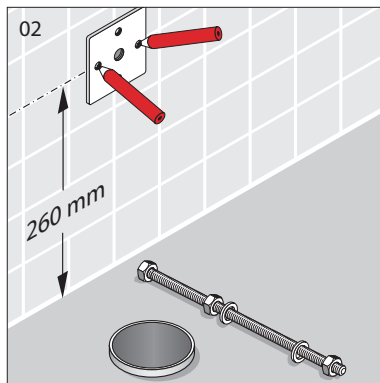

Laufen Palace Close Coupled Back to Wall Bottom Inlet Toilet Suite with Soft Close Seat White (4*)

Please check pan set out

LAUFEN

Bathroom Culture since 1892  www.laufen.com

* Lubricant

* Lubricant

LAUFEN

Bathroom Culture since 1892  www.laufen.com

Image	Reece Code	Product Description	Part Number
	9504405	Laufen Flush Button	8.9344.0.000.000.1
	9504406	Laufen Outlet & Bottom Inlet Valve Kit	8.9344.1.000.000.1
	1861273	Geberit Gasket Seal for Outlet valve	8.9589.3.000.000.1
	9504413	Palace and Mimo CC Cistern Fixing Kit	8.9744.0.000.000.1
	9506274	Laufen Palace Cistern Lid	8.2870.4.000.000.1
	9506275	Laufen Floor Pan Bracket Fixing Kit	8.9175.7.000.000.1
	9502798	Dura Offset Adj Pan Bend	
	9506225	Palace Soft Close Toilet Seat White	8.9170.1.300.000.A
	9506276	Laufen Seat Hinge Fixing Set	8.9170.9.000.000.1
	9506277	Laufen Soft Close Seat Pistons	8.9170.7.000.000.1
	9506278	Laufen Toilet Seat Buffer Set	8.9243.7.000.000.1