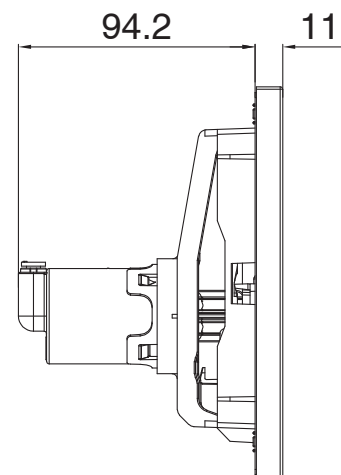

Hideaway+ Rectangle Metal Button Brushed Brass

1805749

SPECIFICATIONS

Recommended Use	Domestic, Hotel & Commercial
Colour	Brushed Brass
Plating Method	PVD
Material	Stainless Steel
Backing Material	ABS Plastic
Button Material	Stainless Steel
Toilet Button Type	Dual Flush
Button Shape	Rectangle Button
Application	Inwall

WARRANTY

Warranty - Domestic Use	12 Months
Spare Parts & Labour	12 Months

Please refer to Warranty Page for full Terms and Conditions

Dimensions are nominal measurements only.

CLEANING RECOMMENDATIONS:

We recommend the use of soapy water or approved cleaners. This product should not be cleaned with abrasive materials. Damage caused by any improper treatment is not covered by the product warranty. Refer to Warranty Conditions

Disclaimer: Products in this specification manual must by regulation be installed by licensed and registered trade people. The manufacturer/distributor reserves the right to vary specifications or delete models from their range without prior notification. Dimensions are nominal measurements only. Dimensions and set-outs listed are correct at time of publication however the manufacturer/distributor takes no responsibility for printing errors.

Published 22/03/2024

To see the complete Hideaway range go to www.reece.com.au/bathrooms