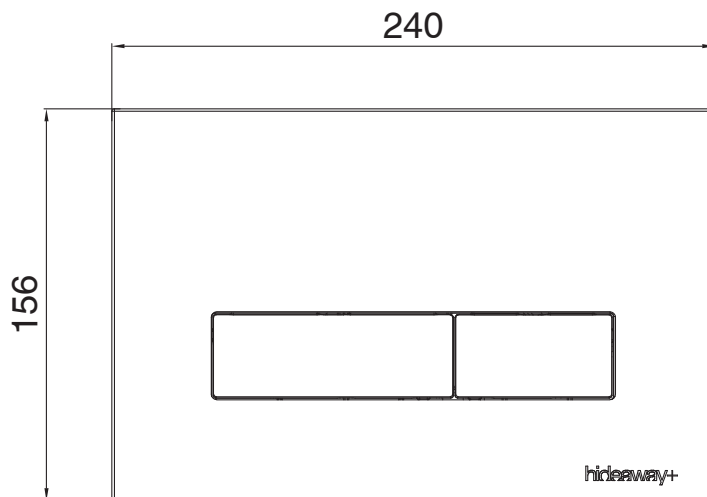

Hideaway+ Rectangle Metal Button Brushed Brass

1805749

SPECIFICATIONS

Recommended Use	Domestic, Hotel & Commercial
Colour	Brushed Brass
Plating Method	PVD
Material	Stainless Steel
Backing Material	ABS Plastic
Button Material	Stainless Steel
Toilet Button Type	Dual Flush
Button Shape	Rectangle Button
Application	Inwall

WARRANTY

Warranty - Domestic Use	12 Months
Spare Parts & Labour	12 Months

Please refer to Warranty Page for full Terms and Conditions

Dimensions are nominal measurements only.

CLEANING RECOMMENDATIONS:

We recommend the use of soapy water or approved cleaners. This product should not be cleaned with abrasive materials. Damage caused by any improper treatment is not covered by the product warranty. Refer to Warranty Conditions

Disclaimer: Products in this specification manual must by regulation be installed by licensed and registered trade people. The manufacturer/distributor reserves the right to vary specifications or delete models from their range without prior notification. Dimensions are nominal measurements only. Dimensions and set-outs listed are correct at time of publication however the manufacturer/distributor takes no responsibility for printing errors.

Published 22/03/2024

To see the complete Hideaway range go to www.reece.com.au/bathrooms