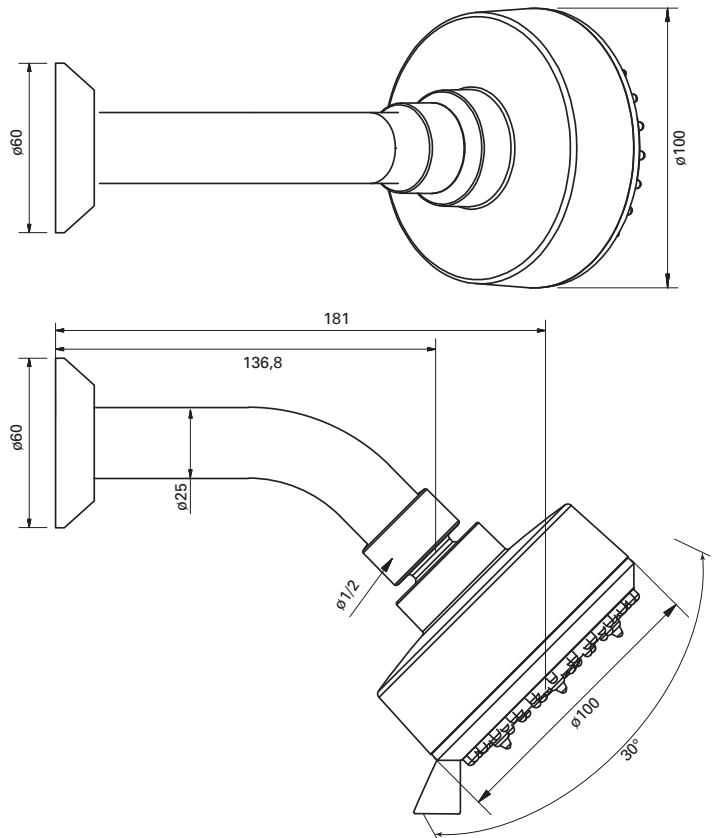

NEW TEMPESTA COSMOPOLITAN
100MM HEAD SHOWER
MODEL #27869000

Pure Freude
an Wasser

Product Description:
New Tempesta Wall Shower with Arm

GROHE Rain O², Rain, Massage & Jet Shower Arm with Connection thread 1/2"

GROHE EcoJoy® 6 Litres per minute
GROHE DreamSpray® perfect spray pattern
GROHE StarLight® chrome finish

SpeedClean anti-lime system
Suitable for instantaneous heater
Min recommended pressure 100Kpa