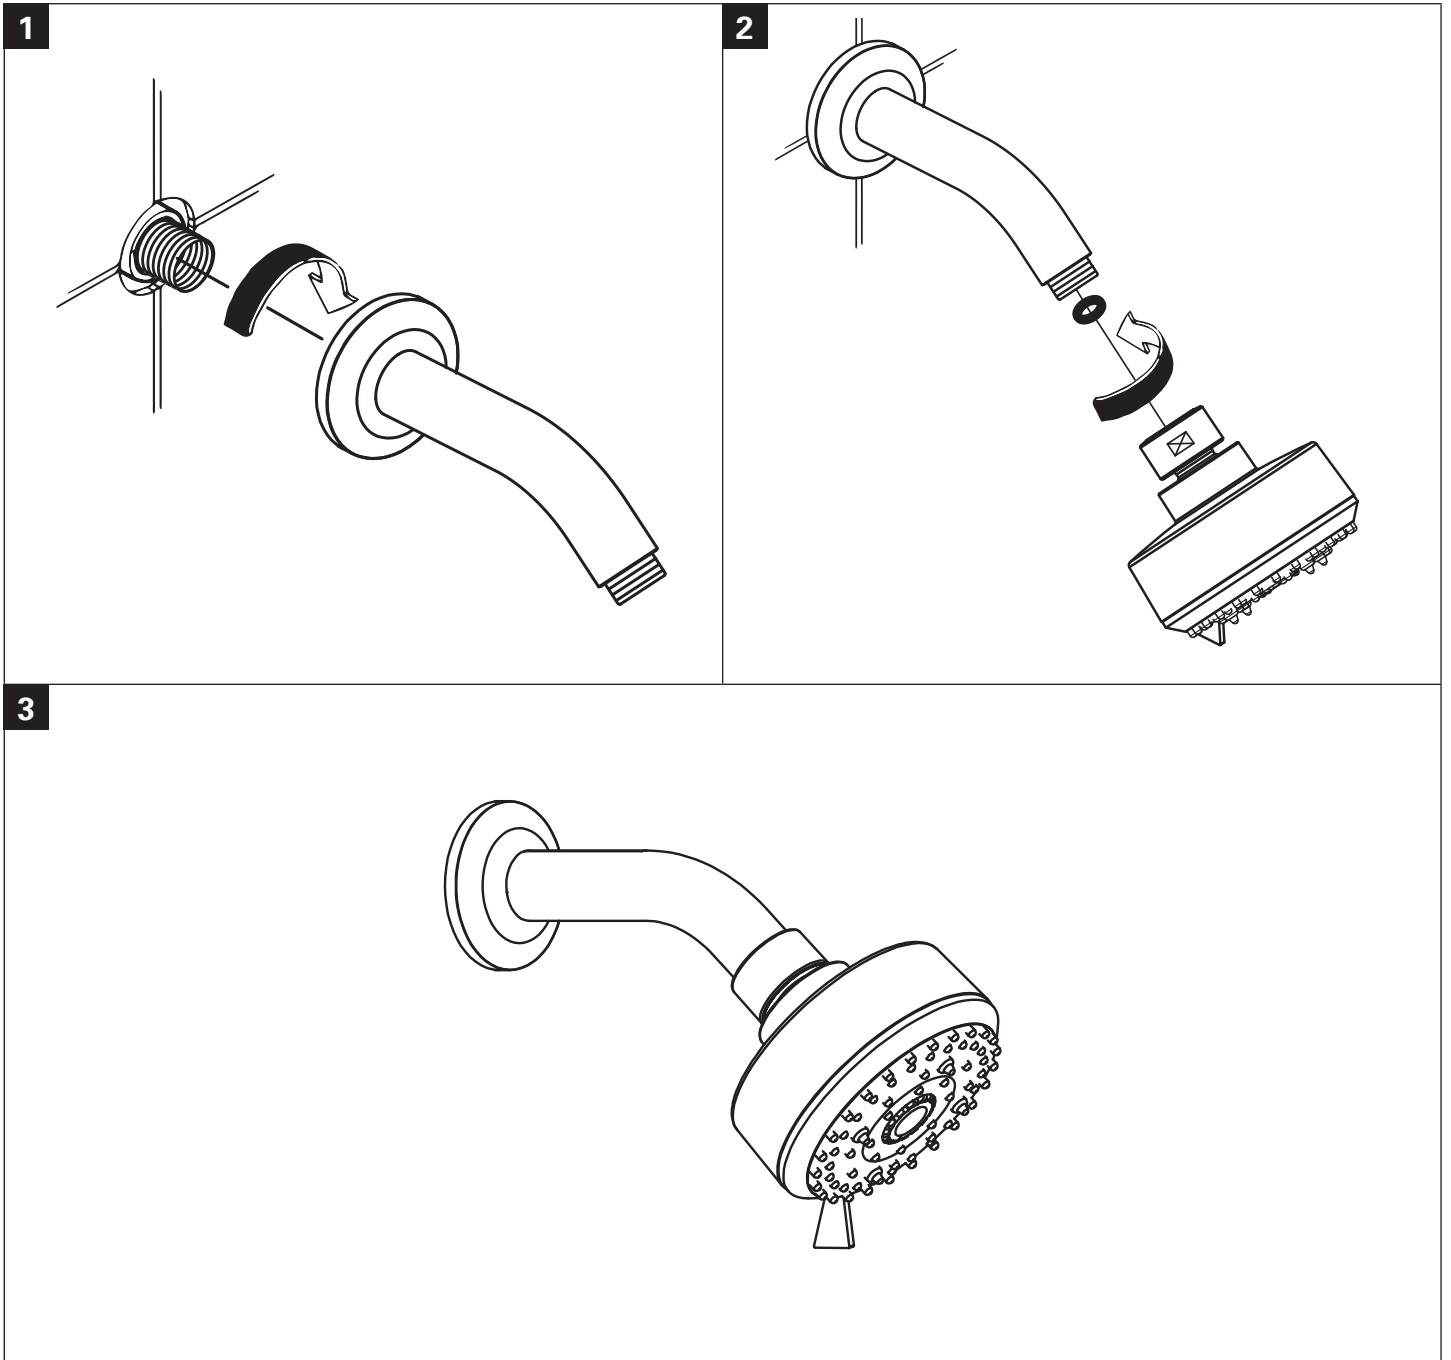

Installation instructions

Installation Instructions

This shower is suitable for use with high pressure water applications. Using this product in conjunction with gravity-fed water heaters, low and unequal pressure supply systems, tempering valves & thermostatic mixing valves may result in unsatisfactory performance.

Suitable for High Pressure applications 150kPa – 500kPa

Care must be taken by the installing tradesperson to ensure connecting threads do not damage the flow controller when installing this product.

The installation tradesperson must ensure they install this product in accordance with AS/NZS 3500 and all other relating AS/NZS regulations that apply to the installation of this product.

Maximum static pressure of 500kPa.

For applications where 500kPa static pressure is exceeded, a suitably certified pressure limiting valve must be installed to prevent high pressure damaging this product.