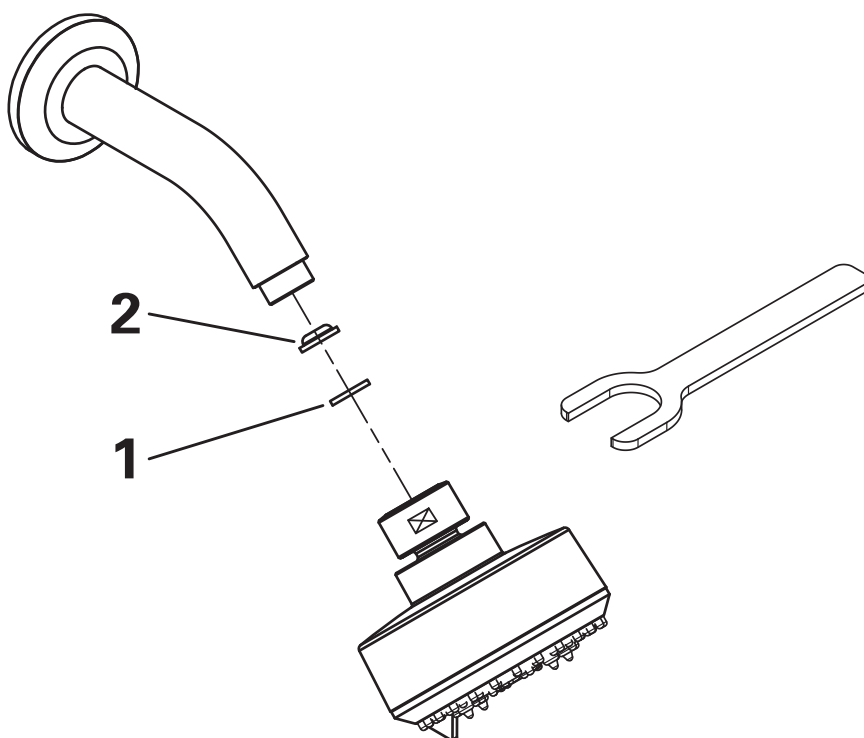

NEW TEMPESTA COSMOPOLITAN  
100MM HEAD SHOWER  
MODEL #27869000

Pure Freude  
an Wasser

Spare Parts

Pos.-nr.	Product Description	Order-nr.	Units per package
1	Fibre seal	0138900M	1
2	Dirt strainer	48007000	1