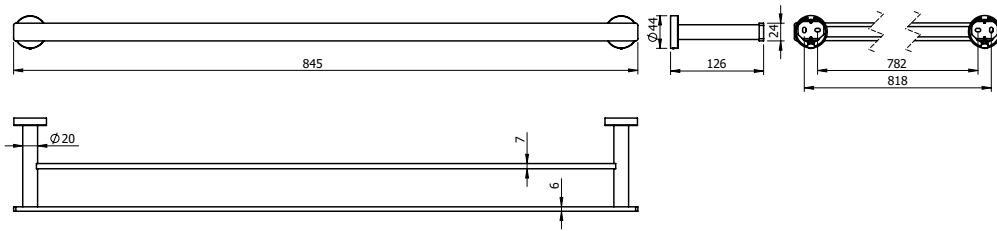

Milli Marle Edit Double Towel Rail 800mm Matte Black

9511285

SPECIFICATIONS

Recommended Use	Domestic, Hotel & Commercial
Colour	Matte Black
Material	Aluminium

WARRANTY

Replacement Only - Domestic Use 15 Years

Please refer to Warranty Page for full Terms and Conditions

Dimensions are nominal measurements only.

CLEANING RECOMMENDATIONS:

We recommend the use of soapy water or approved cleaners. This product should not be cleaned with abrasive materials. Damage caused by any improper treatment is not covered by the product warranty. Refer to Warranty Conditions

Disclaimer: Products in this specification manual must by regulation be installed by licensed and registered trade people. The manufacturer/distributor reserves the right to vary specifications or delete models from their range without prior notification. Dimensions are nominal measurements only. Dimensions and set-outs listed are correct at time of publication however the manufacturer/distributor takes no responsibility for printing errors.

Published 25/03/2022

To see the complete Milli range go to
www.reece.com.au