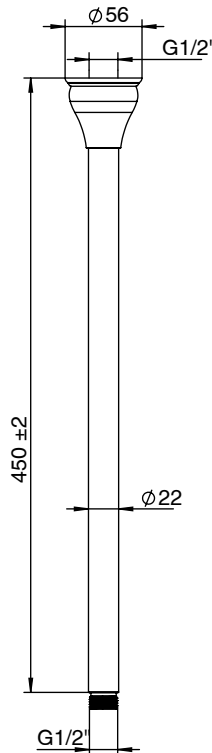

Milli Monument Edit Ceiling Shower Arm 450mm Brushed Nickel

4204498

SPECIFICATIONS

Recommended Use	Domestic, Hotel & Commercial
Colour	Brushed Nickel
Finish	Brushed
Material	DR Brass
Recommended Pressure Range	150 - 500 kPa
Maximum Continuous Working Temperature	80 deg C
Suitable for Storage Tank Hot Water	Yes
Suitable for Continuous Flow Hot Water	Yes
Suitable for Gravity Feed Hot Water	No

WARRANTY

Warranty - Domestic Use	15 Years
Spare Parts & Labour	12 Months

Please refer to Warranty Page for full Terms and Conditions

Dimensions are nominal measurements only.

CLEANING RECOMMENDATIONS:

We recommend the use of soapy water or approved cleaners. This product should not be cleaned with abrasive materials. Damage caused by any improper treatment is not covered by the product warranty. Refer to Warranty Conditions

Disclaimer: Products in this specification manual must by regulation be installed by licensed and registered trade people. The manufacturer/distributor reserves the right to vary specifications or delete models from their range without prior notification. Dimensions are nominal measurements only. Dimensions and set-outs listed are correct at time of publication however the manufacturer/distributor takes no responsibility for printing errors.

Published 05/10/2022

To see the complete Milli range go to www.reece.com.au

WaterMark
AS/NZS 3862
WMK25782