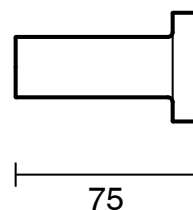

SUSSEX

Sussex Scala Guest Towel Rail 300mm LUX PVD Brushed Smoked Gunmetal

2267039

SPECIFICATIONS

Recommended Use	Residential;Commercial
Colour Finish	Brushed Smoke Gunmetal
Primary Material	Brass

WARRANTY

Residential Use (Years)	40
Commercial Use (Years)	10

Please refer to Sussex Warranty page for full Terms and Conditions

Dimensions are nominal measurements only.

CLEANING RECOMMENDATIONS:

We recommend the use of soapy water or approved cleaners. This product should not be cleaned with abrasive materials. Damage caused by any improper treatment is not covered by the product warranty. Refer to Warranty Conditions

Disclaimer: Products in this specification manual must by regulation be installed by licensed and registered trade people. The manufacturer/distributor reserves the right to vary specifications or delete models from their range without prior notification. Dimensions are nominal measurements only. Dimensions and set-outs listed are correct at time of publication however the manufacturer/distributor takes no responsibility for printing errors.

Published 01/04/2026

To see the complete Sussex range go to www.reece.com.au