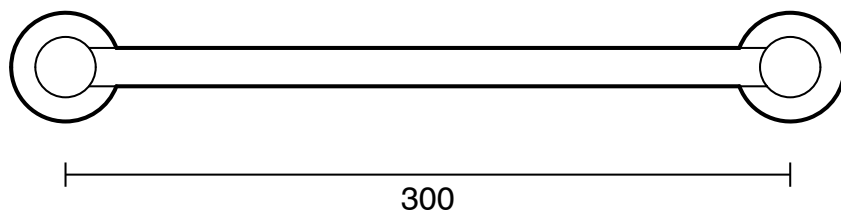

SUSSEX

Sussex Scala Guest Towel Rail 300mm LUX PVD Brushed Smoked Gunmetal

2267039

SPECIFICATIONS

Recommended Use	Residential;Commercial
Colour Finish	Brushed Smoke Gunmetal
Primary Material	Brass

WARRANTY

Residential Use (Years)	40
Commercial Use (Years)	10

Please refer to Sussex Warranty page for full Terms and Conditions

Dimensions are nominal measurements only.

CLEANING RECOMMENDATIONS:

We recommend the use of soapy water or approved cleaners. This product should not be cleaned with abrasive materials. Damage caused by any improper treatment is not covered by the product warranty. Refer to Warranty Conditions

Disclaimer: Products in this specification manual must by regulation be installed by licensed and registered trade people. The manufacturer/distributor reserves the right to vary specifications or delete models from their range without prior notification. Dimensions are nominal measurements only. Dimensions and set-outs listed are correct at time of publication however the manufacturer/distributor takes no responsibility for printing errors.

Published 01/04/2026

To see the complete Sussex range go to www.reece.com.au