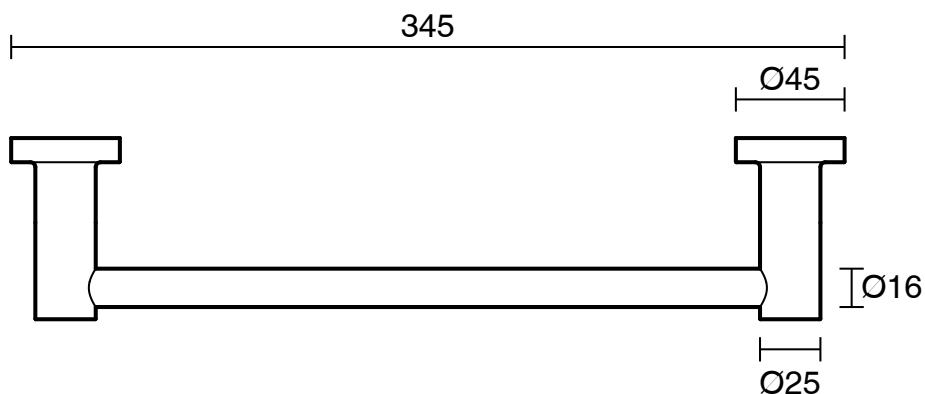

SUSSEX

Sussex Scala Guest Towel Rail 300mm LUX PVD Brushed Smoked Gunmetal

2267039

SPECIFICATIONS

Recommended Use	Residential;Commercial
Colour Finish	Brushed Smoke Gunmetal
Primary Material	Brass

WARRANTY

Residential Use (Years)	40
Commercial Use (Years)	10

Please refer to Sussex Warranty page for full Terms and Conditions

Dimensions are nominal measurements only.

CLEANING RECOMMENDATIONS:

We recommend the use of soapy water or approved cleaners. This product should not be cleaned with abrasive materials. Damage caused by any improper treatment is not covered by the product warranty. Refer to Warranty Conditions

Disclaimer: Products in this specification manual must by regulation be installed by licensed and registered trade people. The manufacturer/distributor reserves the right to vary specifications or delete models from their range without prior notification. Dimensions are nominal measurements only. Dimensions and set-outs listed are correct at time of publication however the manufacturer/distributor takes no responsibility for printing errors.

Published 01/04/2026

To see the complete Sussex range go to www.reece.com.au