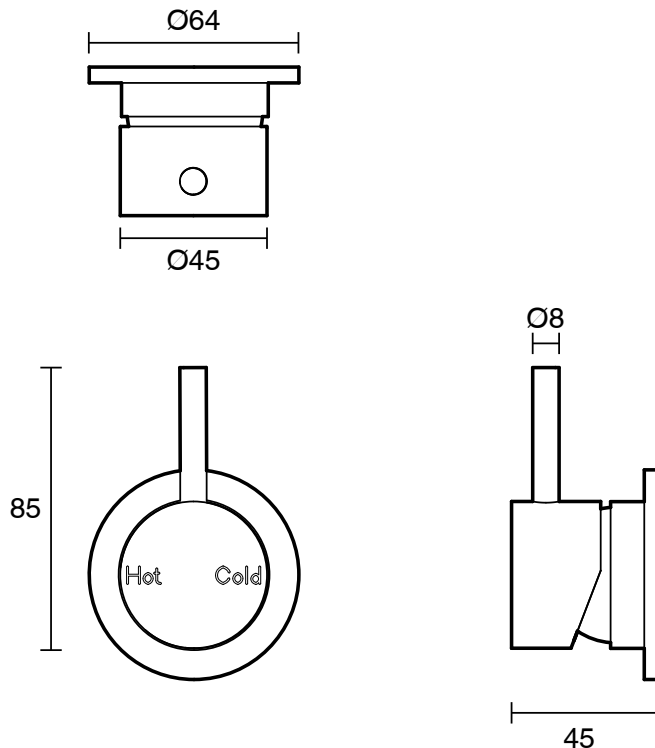

S U S S E X

Sussex Scala Shower / Bath Mixer Tap LUX PVD Matte Opium Black

2267012

SPECIFICATIONS	
Recommended Use	Domestic;Hotel;Commercial
Colour Finish	Matte Opium Black
Primary Material	Brass
Recommended Pressure Range	150 - 500 kPa as per AS3500
Max Continuous Working Temperature (deg C)	65
Min Continuous Working Temperature (deg C)	5
Hot Water Unit Suitability	Storage Tank;Continuous Flow
WARRANTY	
Warranty - Domestic Use (Years)	15
Spare Parts & Labour (Years)	15
<i>Please refer to Warranty Page for full Terms and Conditions</i>	

Disclaimer: Products in this specification manual must by regulation be installed by licensed and registered trade people. The manufacturer/distributor reserves the right to vary specifications or delete models from their range without prior notification. Dimensions are nominal measurements only. Dimensions and set-outs listed are correct at time of publication however the manufacturer/distributor takes no responsibility for printing errors.