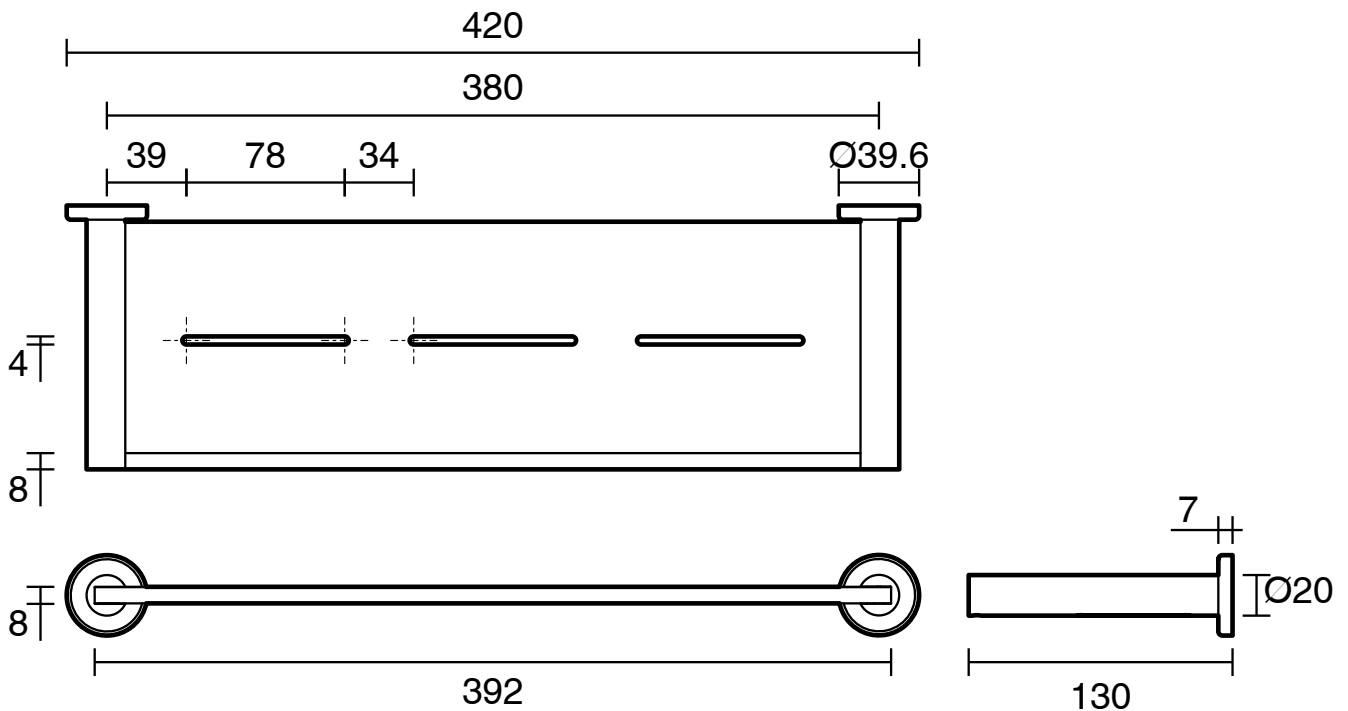

mizu

Mizu Drift Metal Shelf Matte Black

2269167

SPECIFICATIONS

Recommended Use	Domestic, Hotel & Commercial
Colour	Matte Black
Material	Brass

WARRANTY

Replacement Only - Domestic Use	10 Years
Parts Replacement Only	12 Months

Please refer to Warranty Page for full Terms and Conditions

Dimensions are nominal measurements only.

CLEANING RECOMMENDATIONS:

We recommend the use of soapy water or approved cleaners. This product should not be cleaned with abrasive materials. Damage caused by any improper treatment is not covered by the product warranty. Refer to Warranty Conditions

Disclaimer: Products in this specification manual must by regulation be installed by licensed and registered trade people. The manufacturer/distributor reserves the right to vary specifications or delete models from their range without prior notification. Dimensions are nominal measurements only. Dimensions and set-outs listed are correct at time of publication however the manufacturer/distributor takes no responsibility for printing errors.

Published 21/03/2024

To see the complete Mizu range go to www.reece.com.au