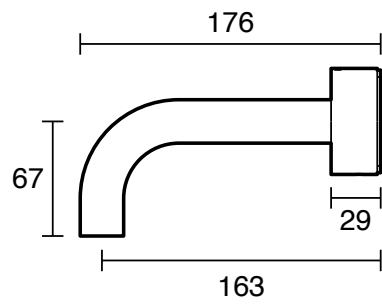

SUSSEX

Sussex Pure Elemental Bath Set 160mm PVD Matte Black

43740

SPECIFICATIONS

Recommended Use	Residential;Commercial
Colour Finish	Matte Black
Primary Material	Brass
Recommended Pressure Range	150 - 500 kPa as per AS3500
Max Continuous Working Temperature (deg C)	65
Min Continuous Working Temperature (deg C)	1

WARRANTY

Residential Use (Years)	40
Commercial Use (Years)	10

Please refer to Sussex Warranty page for full Terms and Conditions

Dimensions are nominal measurements only.

CLEANING RECOMMENDATIONS:

We recommend the use of soapy water or approved cleaners. This product should not be cleaned with abrasive materials. Damage caused by any improper treatment is not covered by the product warranty. Refer to Warranty Conditions

Disclaimer: Products in this specification manual must by regulation be installed by licensed and registered trade people. The manufacturer/distributor reserves the right to vary specifications or delete models from their range without prior notification. Dimensions are nominal measurements only. Dimensions and set-outs listed are correct at time of publication however the manufacturer/distributor takes no responsibility for printing errors.

Published 01/04/2026

To see the complete Sussex range go to www.reece.com.au