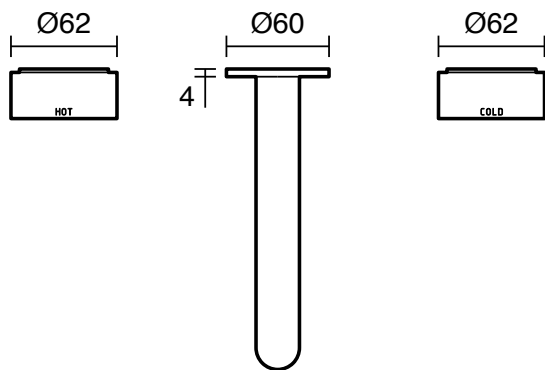

SUSSEX

Sussex Pure Elemental Bath Set 160mm PVD Matte Black

43740

SPECIFICATIONS

Recommended Use	Residential;Commercial
Colour Finish	Matte Black
Primary Material	Brass
Recommended Pressure Range	150 - 500 kPa as per AS3500
Max Continuous Working Temperature (deg C)	65
Min Continuous Working Temperature (deg C)	1

WARRANTY

Residential Use (Years)	40
Commercial Use (Years)	10

Please refer to Sussex Warranty page for full Terms and Conditions

Dimensions are nominal measurements only.

CLEANING RECOMMENDATIONS:

We recommend the use of soapy water or approved cleaners. This product should not be cleaned with abrasive materials. Damage caused by any improper treatment is not covered by the product warranty. Refer to Warranty Conditions

Disclaimer: Products in this specification manual must by regulation be installed by licensed and registered trade people. The manufacturer/distributor reserves the right to vary specifications or delete models from their range without prior notification. Dimensions are nominal measurements only. Dimensions and set-outs listed are correct at time of publication however the manufacturer/distributor takes no responsibility for printing errors.

Published 01/04/2026

To see the complete Sussex range go to www.reece.com.au