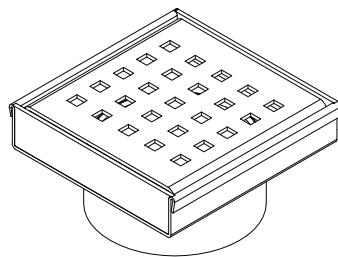

KADO

Kado Lux Square Floor Waste 97mm DN80 Matte Black

951032

SPECIFICATIONS

Recommended Use	Domestic, Hotel & Commercial
Material	Stainless Steel (316 Grade)
Colour	Matte Black
Finish	Powdercoat

WARRANTY

Warranty - Domestic Use	10 Years
Spare Parts & Labour	12 Months

Please refer to Warranty Page for full Terms and Conditions

Dimensions are nominal measurements only.

CLEANING RECOMMENDATIONS:

We recommend the use of soapy water or approved cleaners. This product should not be cleaned with abrasive materials. Damage caused by any improper treatment is not covered by the product warranty. Refer to Warranty Conditions

Disclaimer: Products in this specification manual must by regulation be installed by licensed and registered trade people. The manufacturer/distributor reserves the right to vary specifications or delete models from their range without prior notification. Dimensions are nominal measurements only. Dimensions and set-outs listed are correct at time of publication however the manufacturer/distributor takes no responsibility for printing errors.

Published 27/09/2021

To see the complete Kado range go to www.reece.com.au

WaterMark
ATS 5200.040:2005
21254