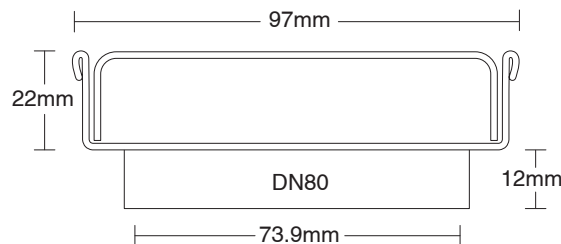

KADO

Kado Lux Square Floor Waste 97mm DN80 Matte Black

951032

SPECIFICATIONS

Recommended Use	Domestic, Hotel & Commercial
Material	Stainless Steel (316 Grade)
Colour	Matte Black
Finish	Powdercoat

WARRANTY

Warranty - Domestic Use	10 Years
Spare Parts & Labour	12 Months

Please refer to Warranty Page for full Terms and Conditions

Dimensions are nominal measurements only.

CLEANING RECOMMENDATIONS:

We recommend the use of soapy water or approved cleaners. This product should not be cleaned with abrasive materials. Damage caused by any improper treatment is not covered by the product warranty. Refer to Warranty Conditions

Disclaimer: Products in this specification manual must by regulation be installed by licensed and registered trade people. The manufacturer/distributor reserves the right to vary specifications or delete models from their range without prior notification. Dimensions are nominal measurements only. Dimensions and set-outs listed are correct at time of publication however the manufacturer/distributor takes no responsibility for printing errors.

Published 27/09/2021

To see the complete Kado range go to www.reece.com.au

WaterMark
ATS 5200.040:2005
21254