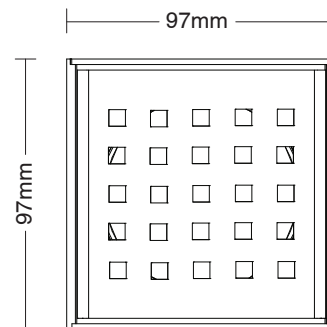

KADO

Kado Lux Square Floor Waste 97mm DN80 Matte Black

951032

SPECIFICATIONS

Recommended Use	Domestic, Hotel & Commercial
Material	Stainless Steel (316 Grade)
Colour	Matte Black
Finish	Powdercoat

WARRANTY

Warranty - Domestic Use	10 Years
Spare Parts & Labour	12 Months

Please refer to Warranty Page for full Terms and Conditions

Dimensions are nominal measurements only.

CLEANING RECOMMENDATIONS:

We recommend the use of soapy water or approved cleaners. This product should not be cleaned with abrasive materials. Damage caused by any improper treatment is not covered by the product warranty. Refer to Warranty Conditions

Disclaimer: Products in this specification manual must by regulation be installed by licensed and registered trade people. The manufacturer/distributor reserves the right to vary specifications or delete models from their range without prior notification. Dimensions are nominal measurements only. Dimensions and set-outs listed are correct at time of publication however the manufacturer/distributor takes no responsibility for printing errors.

Published 27/09/2021

To see the complete Kado range go to www.reece.com.au

WaterMark
ATS 5200.040:2005
21254