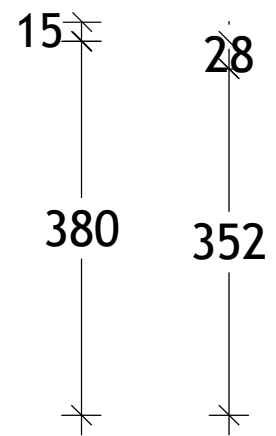

CERAMIC TOP
BASIN CAPACITY: 5.5L TO OVERFLOW

84