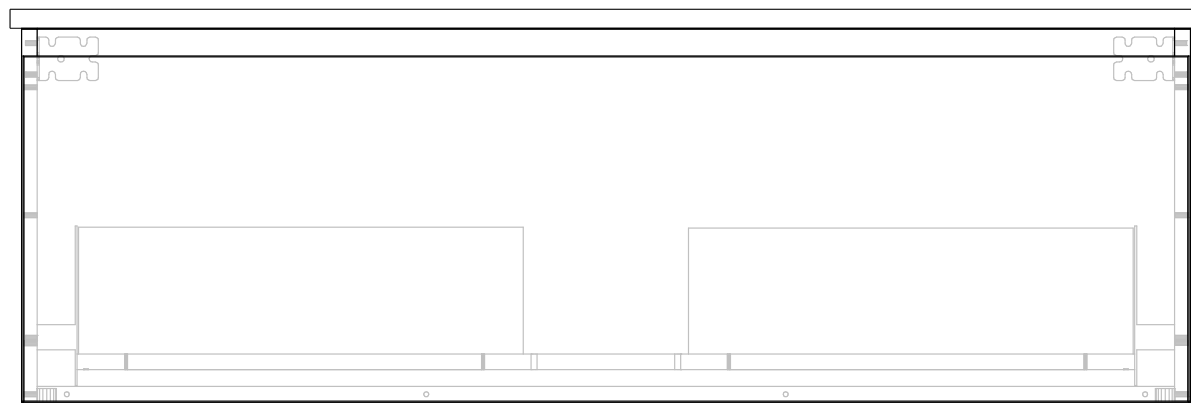

CERAMIC TOP
BASIN CAPACITY: 5.5L TO OVERFLOW

84