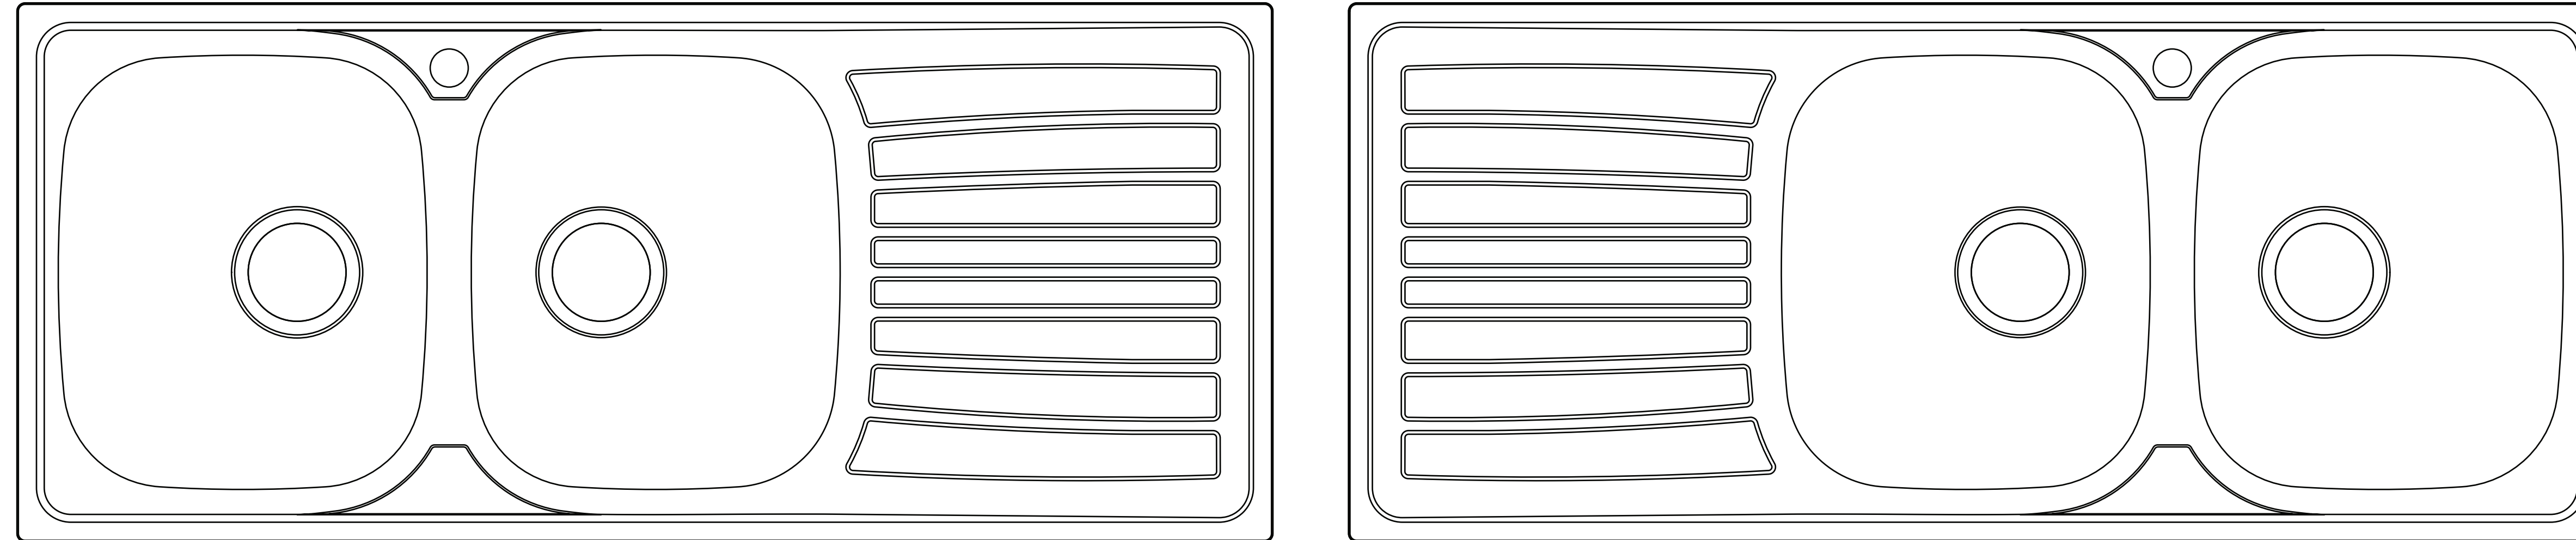

## Posh Bristol Sink Cutout Template

Posh Bristol Double Bowl Sink 1 Taphole with Drainer Stainless Steel  
Reece Code: 35006 & 35007

Use outer line for inset installation

Please note that the cutout template is provided as a guide only.  
This cutout template should be checked against the actual sink  
to determine correct fit.

Scale 1:1 at A0

posh

1136

476