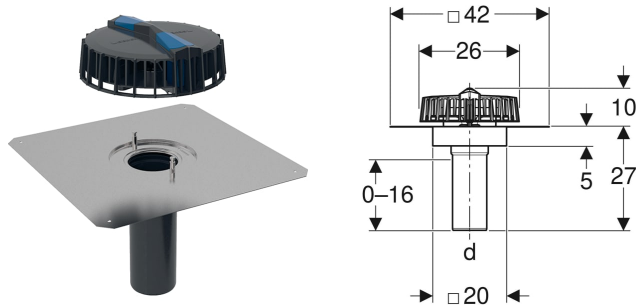

# Geberit Pluvia roof outlet with contact sheet

## CHARACTERISTICS

- Vertical outlet
- Straight connector can be reduced directly or extended
- Straight connector made of PE-HD, can be shortened

## TECHNICAL DATA

Head of water max. 50 mm

## SCOPE OF DELIVERY

- Outlet grating with function disc

- Base unit with contact sheet made of 304 stainless steel (DIN 1.4301)
- Protection box cover
- Anticondensation insulation

Art. no.	Reece no.	DN	Sealing of connection	d, ø mm	Discharge rate l/s
359.099.00.1	1431092	90	304 stainless steel (DIN 1.4301)	90	1-25