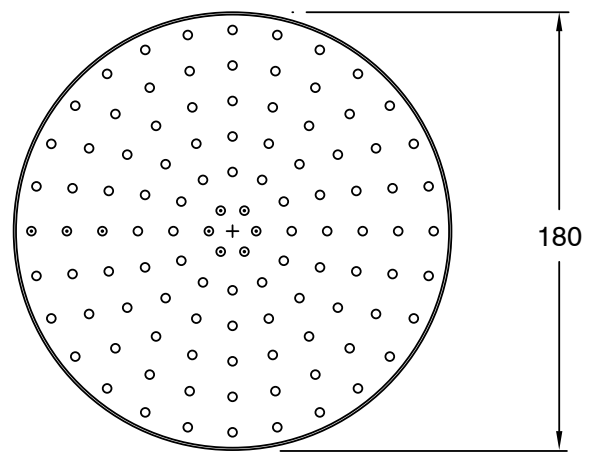

SUSSEX

Sussex Pure Shower Head 180mm PVD Matte Black (3 Star)

9511401

SPECIFICATIONS

Recommended Use	Residential;Commercial
Colour Finish	Matte Black
Primary Material	Brass
Recommended Pressure Range	150 - 500 kPa as per AS3500
Max Continuous Working Temperature (deg C)	65
Min Continuous Working Temperature (deg C)	1

WARRANTY

Residential Use (Years)	40
Commercial Use (Years)	10

Please refer to Sussex Warranty page for full Terms and Conditions

Dimensions are nominal measurements only.

CLEANING RECOMMENDATIONS:

We recommend the use of soapy water or approved cleaners. This product should not be cleaned with abrasive materials. Damage caused by any improper treatment is not covered by the product warranty. Refer to Warranty Conditions

Disclaimer: Products in this specification manual must by regulation be installed by licensed and registered trade people. The manufacturer/distributor reserves the right to vary specifications or delete models from their range without prior notification. Dimensions are nominal measurements only. Dimensions and set-outs listed are correct at time of publication however the manufacturer/distributor takes no responsibility for printing errors.

Published 31/03/2026

To see the complete Sussex range go to www.reece.com.au