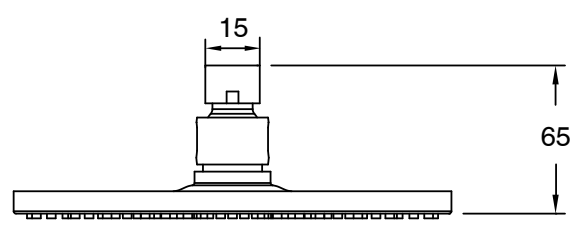

SUSSEX

Sussex Pure Shower Head 180mm PVD Matte Black (3 Star)

9511401

SPECIFICATIONS

Recommended Use	Residential;Commercial
Colour Finish	Matte Black
Primary Material	Brass
Recommended Pressure Range	150 - 500 kPa as per AS3500
Max Continuous Working Temperature (deg C)	65
Min Continuous Working Temperature (deg C)	1

WARRANTY

Residential Use (Years)	40
Commercial Use (Years)	10

Please refer to Sussex Warranty page for full Terms and Conditions

Dimensions are nominal measurements only.

CLEANING RECOMMENDATIONS:

We recommend the use of soapy water or approved cleaners. This product should not be cleaned with abrasive materials. Damage caused by any improper treatment is not covered by the product warranty. Refer to Warranty Conditions

Disclaimer: Products in this specification manual must by regulation be installed by licensed and registered trade people. The manufacturer/distributor reserves the right to vary specifications or delete models from their range without prior notification. Dimensions are nominal measurements only. Dimensions and set-outs listed are correct at time of publication however the manufacturer/distributor takes no responsibility for printing errors.

Published 31/03/2026

To see the complete Sussex range go to www.reece.com.au