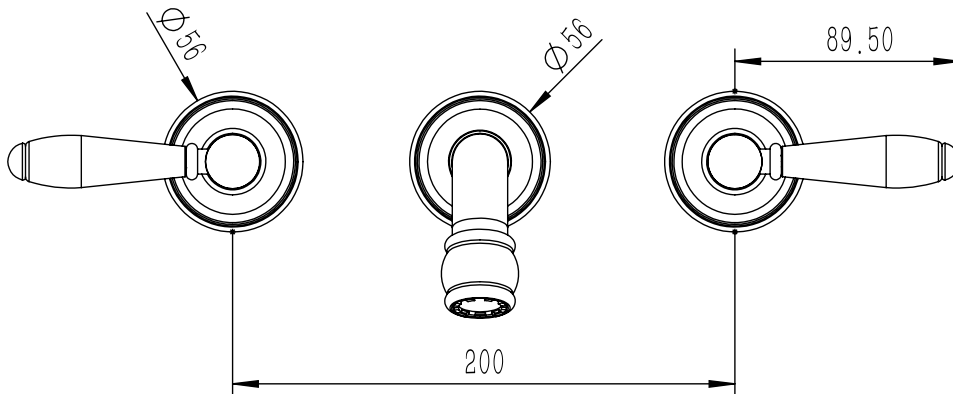

Milli

Milli Voir Wall Basin Set 150mm Lever with Porcelain Handles Brushed Gold (4 Star)

2266271

SPECIFICATIONS

Recommended Use	Domestic, Hotel & Commercial
Colour	Brushed Gold
Body Material	DR Brass
Recommended Pressure Range	150 - 500 kPa
Maximum Continuous Working Temperature	80 deg C
Suitable for Storage Tank Hot Water	Yes
Suitable for Continuous Flow Hot Water	Yes
Suitable for Gravity Feed Hot Water	No

WARRANTY

Warranty - Domestic Use	15 Years
Spare Parts & Labour	12 Months

Please refer to Warranty Page for full Terms and Conditions

Dimensions are nominal measurements only.

CLEANING RECOMMENDATIONS:

We recommend the use of soapy water or approved cleaners. This product should not be cleaned with abrasive materials. Damage caused by any improper treatment is not covered by the product warranty. Refer to Warranty Conditions

Disclaimer: Products in this specification manual must by regulation be installed by licensed and registered trade people. The manufacturer/distributor reserves the right to vary specifications or delete models from their range without prior notification. Dimensions are nominal measurements only. Dimensions and set-outs listed are correct at time of publication however the manufacturer/distributor takes no responsibility for printing errors.

Published 19/03/2024

To see the complete Milli range go to www.reece.com.au