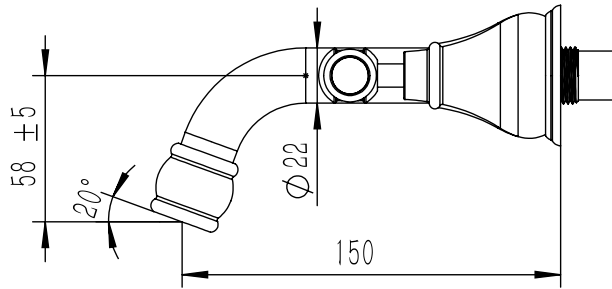

Milli

Milli Voir Wall Basin Set 150mm Lever with Porcelain Handles Brushed Gold (4 Star)

2266271

SPECIFICATIONS

Recommended Use	Domestic, Hotel & Commercial
Colour	Brushed Gold
Body Material	DR Brass
Recommended Pressure Range	150 - 500 kPa
Maximum Continuous Working Temperature	80 deg C
Suitable for Storage Tank Hot Water	Yes
Suitable for Continuous Flow Hot Water	Yes
Suitable for Gravity Feed Hot Water	No

WARRANTY

Warranty - Domestic Use	15 Years
Spare Parts & Labour	12 Months

Please refer to Warranty Page for full Terms and Conditions

Dimensions are nominal measurements only.

CLEANING RECOMMENDATIONS:

We recommend the use of soapy water or approved cleaners. This product should not be cleaned with abrasive materials. Damage caused by any improper treatment is not covered by the product warranty. Refer to Warranty Conditions

Disclaimer: Products in this specification manual must by regulation be installed by licensed and registered trade people. The manufacturer/distributor reserves the right to vary specifications or delete models from their range without prior notification. Dimensions are nominal measurements only. Dimensions and set-outs listed are correct at time of publication however the manufacturer/distributor takes no responsibility for printing errors.

Published 19/03/2024

To see the complete Milli range go to www.reece.com.au