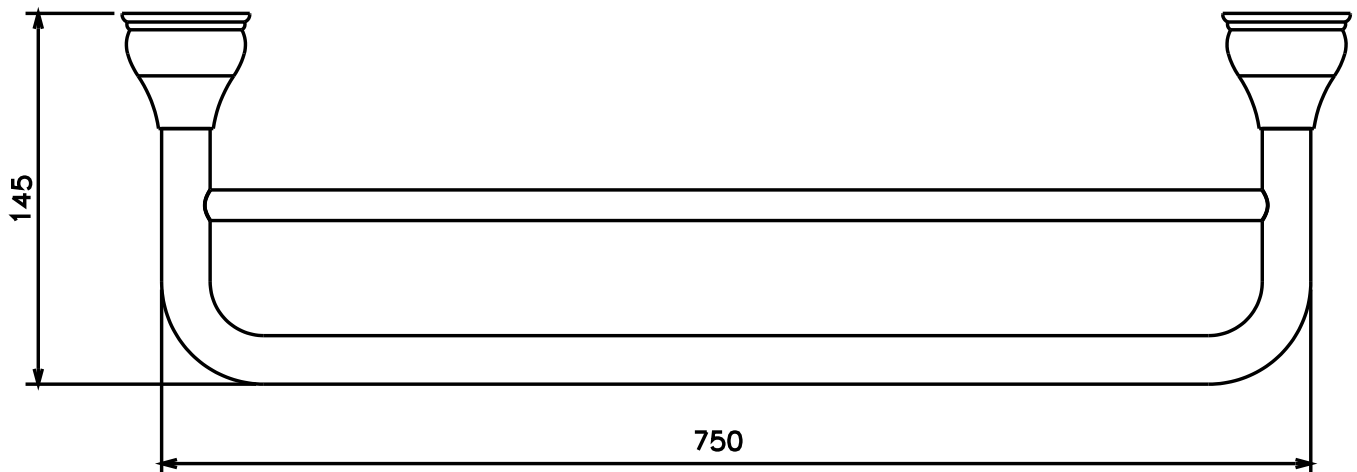

Milli Monument Edit Double Towel Rail 750mm Brushed Gold

2266257

SPECIFICATIONS

Recommended Use	Domestic, Hotel & Commercial
Colour	Brushed Gold
Material	Brass

WARRANTY

Replacement Only - Domestic Use	15 Years
Parts Replacement Only	12 Months

Please refer to Warranty Page for full Terms and Conditions

Dimensions are nominal measurements only.

CLEANING RECOMMENDATIONS:

We recommend the use of soapy water or approved cleaners. This product should not be cleaned with abrasive materials. Damage caused by any improper treatment is not covered by the product warranty. Refer to Warranty Conditions

Disclaimer: Products in this specification manual must by regulation be installed by licensed and registered trade people. The manufacturer/distributor reserves the right to vary specifications or delete models from their range without prior notification. Dimensions are nominal measurements only. Dimensions and set-outs listed are correct at time of publication however the manufacturer/distributor takes no responsibility for printing errors.

Published 12/10/2023

To see the complete Milli range go to
www.reece.com.au