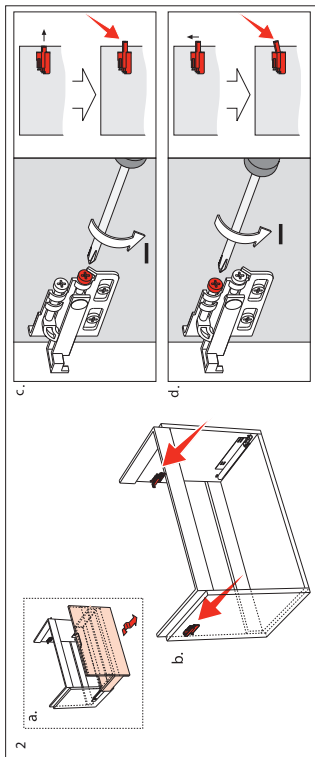

LAUFEN

Laufen Bathrooms AG
 Wahlenstrasse 46
 CH-3422 Laufen, Switzerland
 www.laufen.com

DE/FR/IT/EN/ES/NL/CS/LT/PL/HU/RU/BG

KARTELL BY LAUFEN

1 DRAWER VANITY UNIT

Don't risk it, use a licensed plumber.™

Kartell by LAUFEN