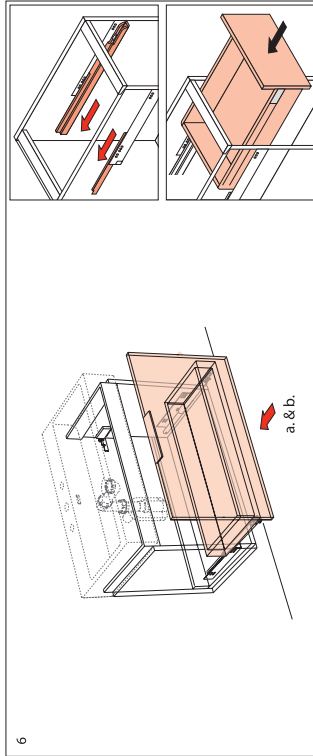

LAUFEN

Laufen Bathrooms AG
 Wahlenstrasse 46
 CH-3422 Laufen, Switzerland
 www.laufen.com

DE/FR/IT/EN/ES/NL/CS/LT/PL/HU/RU/BG

KARTELL BY LAUFEN

1 DRAWER VANITY UNIT

Don't risk it, use a licensed plumber.™

Kartell by LAUFEN