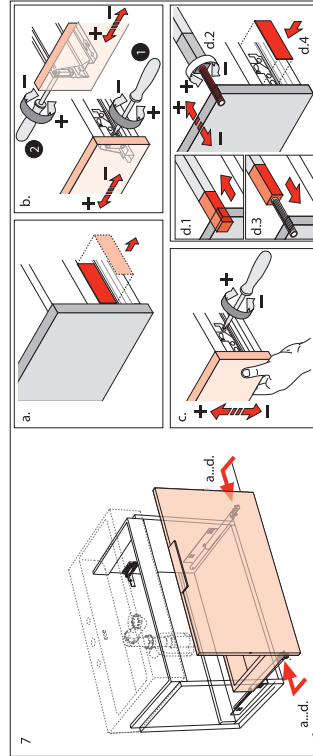

LAUFEN

Laufen Bathrooms AG
 Wahlenstrasse 46
 CH-3422 Laufen, Switzerland
 www.laufen.com

DE/FR/IT/EN/ES/NL/CS/LT/PL/HU/RU/BG

KARTELL BY LAUFEN

1 DRAWER VANITY UNIT

Don't risk it, use a licensed plumber.™

Kartell by LAUFEN