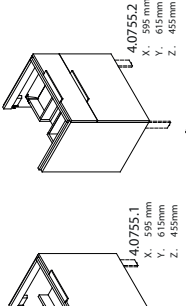

Kartell • LAUFEN

4.0750.1/2 / 4.0755.1/2 / 4.0756.2 / 4.0760.1/2

Vanity unit