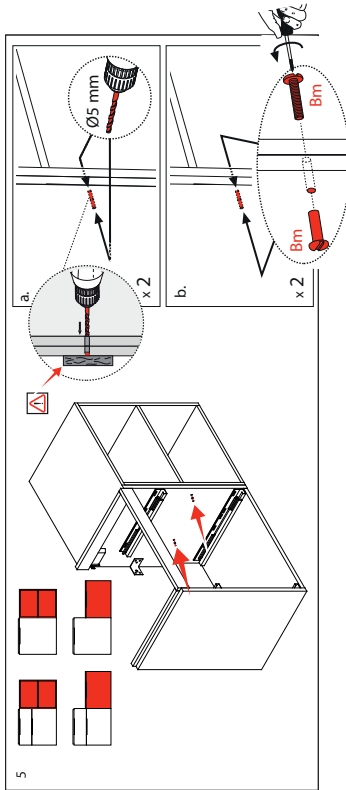

LAUFEN

Laufen Bathrooms AG
 Wahlenstrasse 46
 CH-3422 Laufen, Switzerland
 www.laufen.com

DE/FR/IT/EN/ES/NL/CS/LT/PL/HU/RU/BG

KARTELL BY LAUFEN

1 DRAWER VANITY UNIT

Don't risk it, use a licensed plumber.™

Kartell by LAUFEN