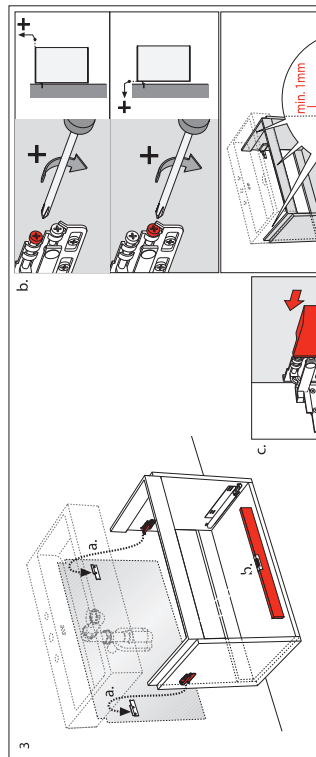

LAUFEN

Laufen Bathrooms AG
 Wahlenstrasse 46
 CH-3422 Laufen, Switzerland
 www.laufen.com

DE/FR/IT/EN/ES/NL/CS/LT/PL/HU/RU/BG

KARTELL BY LAUFEN

1 DRAWER VANITY UNIT

Don't risk it, use a licensed plumber.™

Kartell by LAUFEN