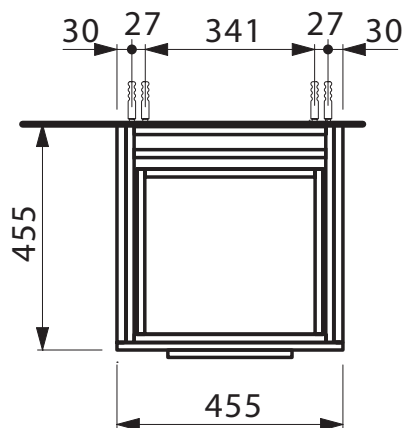

KARTELL BY LAUFEN

1 DRAWER VANITY UNIT