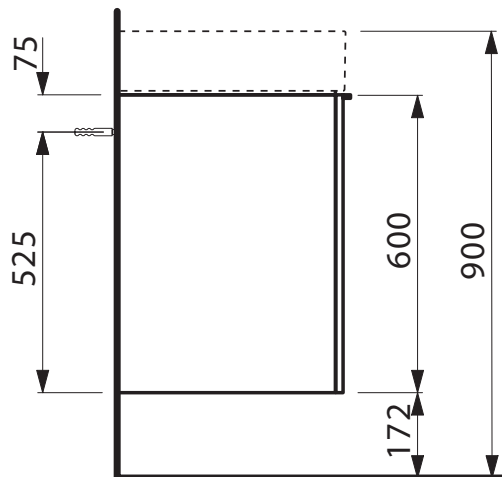

KARTELL BY LAUFEN

1 DRAWER VANITY UNIT