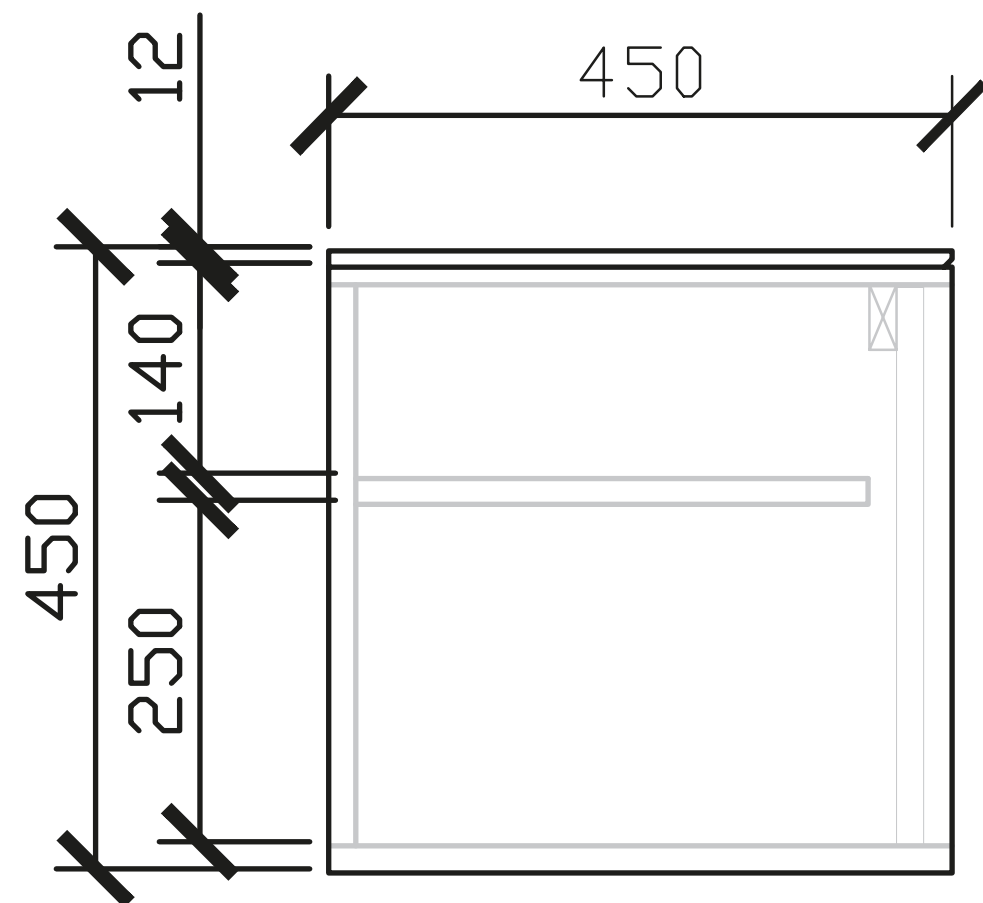

600W x 450D x 450H

INTERNAL VIEW for all sizes

SIDE VIEW for all sizes