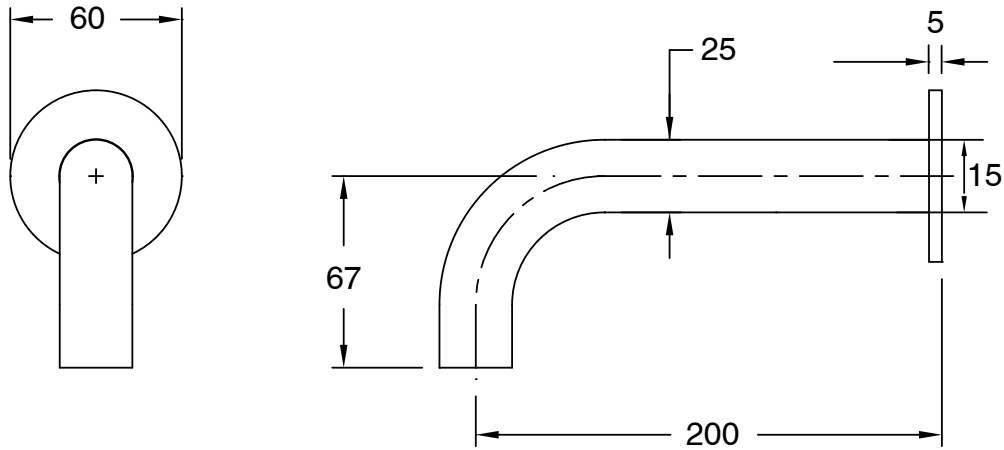

Milli Pure Wall Basin Outlet 200mm PVD Brushed Bronze (3 Star)

9511091

SPECIFICATIONS

Recommended Use	Domestic;Hotel;Commercial
Colour Finish	Brushed Bronze
Primary Material	DR Brass
Recommended Pressure Range	150 - 500 kPa as per AS3500
Max Continuous Working Temperature (deg C)	65
Min Continuous Working Temperature (deg C)	5
Hot Water Unit Suitability	Storage Tank;Continuous Flow

WARRANTY

Warranty - Domestic Use (Years)	15
Spare Parts & Labour (Years)	1

Please refer to Warranty Page for full Terms and Conditions