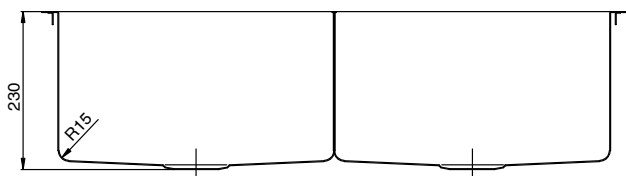

Dimensions are nominal measurements only.

CLEANING RECOMMENDATIONS:

We recommend the use of soapy water or approved cleaners. This product should not be cleaned with abrasive materials. Damage caused by any improper treatment is not covered by the product warranty. Refer to Warranty Conditions

Disclaimer: Products in this specification manual must by regulation be installed by licensed and registered trade people. The manufacturer/distributor reserves the right to vary specifications or delete models from their range without prior notification. Dimensions are nominal measurements only. Dimensions and set-outs listed are correct at time of publication however the manufacturer/distributor takes no responsibility for printing errors.

Published 22/03/2024

To see the complete Memo range go to www.reece.com.au