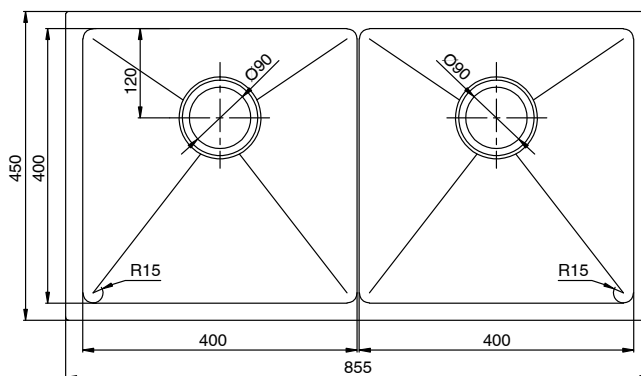

Dimensions are nominal measurements only.

CLEANING RECOMMENDATIONS:

We recommend the use of soapy water or approved cleaners. This product should not be cleaned with abrasive materials. Damage caused by any improper treatment is not covered by the product warranty. Refer to Warranty Conditions

Disclaimer: Products in this specification manual must by regulation be installed by licensed and registered trade people. The manufacturer/distributor reserves the right to vary specifications or delete models from their range without prior notification. Dimensions are nominal measurements only. Dimensions and set-outs listed are correct at time of publication however the manufacturer/distributor takes no responsibility for printing errors.

Published 22/03/2024

To see the complete Memo range go to www.reece.com.au