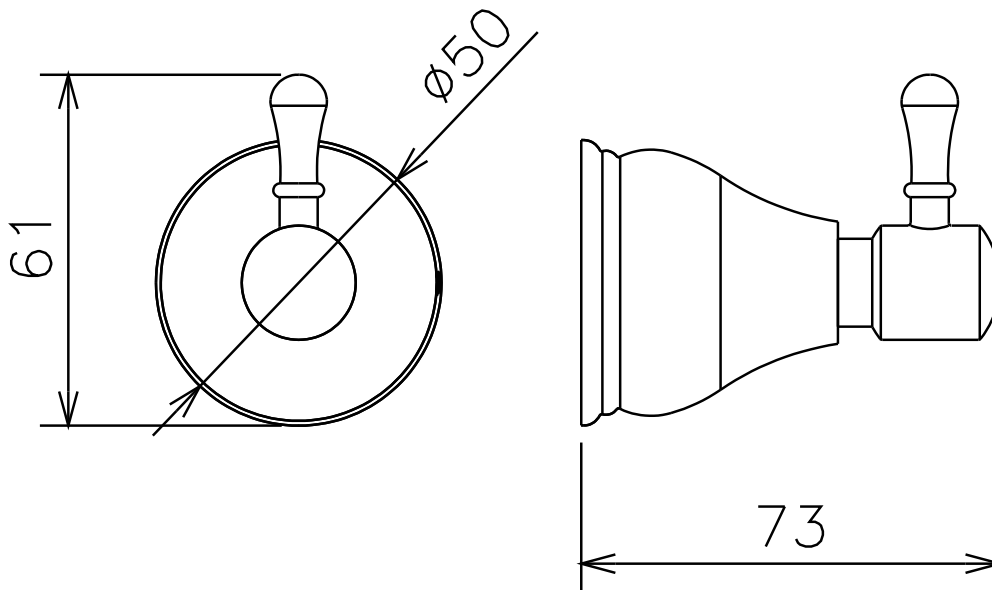

Milli Monument Edit Robe Hook Matte Black

2265441

SPECIFICATIONS

Recommended Use	Domestic, Hotel & Commercial
Colour	Matte Black
Material	Brass

WARRANTY

Replacement Only - Domestic Use 15 Years

Please refer to Warranty Page for full Terms and Conditions