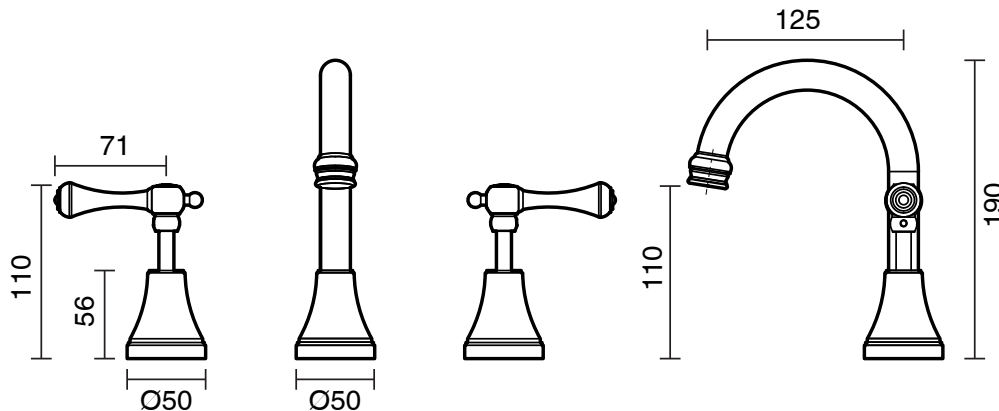

KADO

Kado Era Basin Set Fixed Lever Handle Matte Black (5 Star)

2264909

SPECIFICATIONS	
Recommended Use	Domestic, Hotel & Commercial
Colour	Matte Black
Finish	Matte
Material	DR Brass
Recommended Pressure Range	150 - 500 kPa
Maximum Continuous Working Temperature	80 deg C
Suitable for Storage Tank Hot Water	Yes
Suitable for Continuous Flow Hot Water	Yes
Suitable for Gravity Feed Hot Water	No
WARRANTY	
Warranty - Domestic Use	10 Years
Spare Parts & Labour	12 Months
<i>Please refer to Warranty Page for full Terms and Conditions</i>	