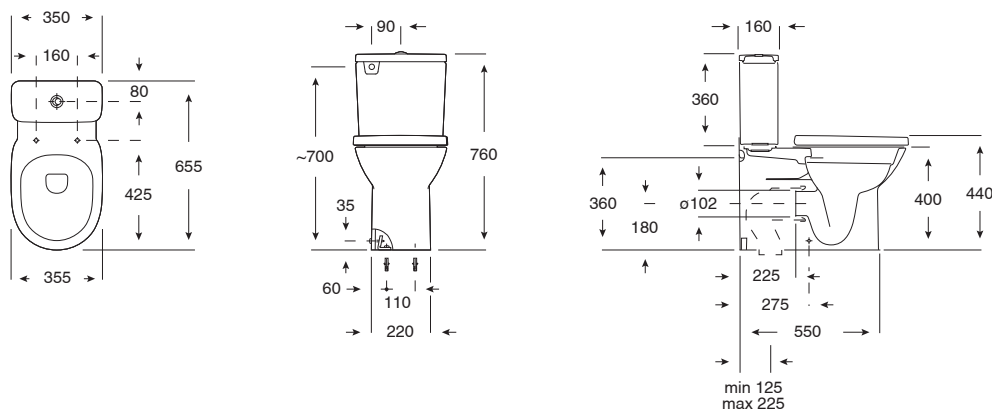

Roca Debba Rimless Close Coupled Back To Wall Back Inlet Toilet Suite (4 Star)

1831011

SPECIFICATIONS

Recommended Use	Domestic, Hotel & Commercial
Pan Material	Vitreous China
Toilet Seat Material	UF (Urea-Formaldehyde & Thermoset)
Weight of Pan	32 kg
Weight of Cistern	13 kg
Water Inlet Position	Back Inlet
Toilet Seat Type	Soft Close Quick Release
Rim Configuration	Rimless
Pan Outlet Type	Universal S & P
P Trap Setout	180 mm
S Trap Min Setout	125 mm
S Trap Max Setout	225 mm
Pan Fixing	Screwed to floor using brackets (supplied) and bedded with sealant
Inlet Valve Recommended Maximum Pressure	1000 kPa

WARRANTY

Warranty - Domestic Use	15 Years
Spare Parts & Labour	12 Months

Please refer to Warranty Page for full Terms and Conditions

Dimensions are nominal measurements only.

CLEANING RECOMMENDATIONS:

We recommend the use of soapy water or approved cleaners. This product should not be cleaned with abrasive materials. Damage caused by any improper treatment is not covered by the product warranty. Refer to Warranty Conditions

Disclaimer: Products in this specification manual must by regulation be installed by licensed and registered trade people. The manufacturer/distributor reserves the right to vary specifications or delete models from their range without prior notification. Dimensions are nominal measurements only. Dimensions and set-outs listed are correct at time of publication however the manufacturer/distributor takes no responsibility for printing errors.

Published 02/09/2022

To see the complete Roca range go to www.reece.com.au/bathrooms