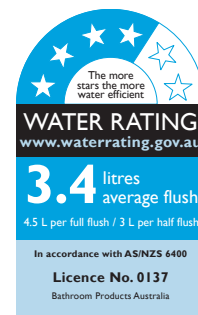

Roca Debba Rimless Close Coupled Back To Wall Back Inlet Toilet Suite (4 Star)

1831011

SPECIFICATIONS

Recommended Use	Domestic, Hotel & Commercial
Pan Material	Vitreous China
Toilet Seat Material	UF (Urea-Formaldehyde & Thermoset)
Weight of Pan	32 kg
Weight of Cistern	13 kg
Water Inlet Position	Back Inlet
Toilet Seat Type	Soft Close Quick Release
Rim Configuration	Rimless
Pan Outlet Type	Universal S & P
P Trap Setout	180 mm
S Trap Min Setout	125 mm
S Trap Max Setout	225 mm
Pan Fixing	Screwed to floor using brackets (supplied) and bedded with sealant
Inlet Valve Recommended Maximum Pressure	1000 kPa

WARRANTY

Warranty - Domestic Use	15 Years
Spare Parts & Labour	12 Months

Please refer to Warranty Page for full Terms and Conditions

Dimensions are nominal measurements only.

CLEANING RECOMMENDATIONS:

We recommend the use of soapy water or approved cleaners. This product should not be cleaned with abrasive materials. Damage caused by any improper treatment is not covered by the product warranty. Refer to Warranty Conditions

Disclaimer: Products in this specification manual must by regulation be installed by licensed and registered trade people. The manufacturer/distributor reserves the right to vary specifications or delete models from their range without prior notification. Dimensions are nominal measurements only. Dimensions and set-outs listed are correct at time of publication however the manufacturer/distributor takes no responsibility for printing errors.

Published 02/09/2022

To see the complete Roca range go to www.reece.com.au/bathrooms