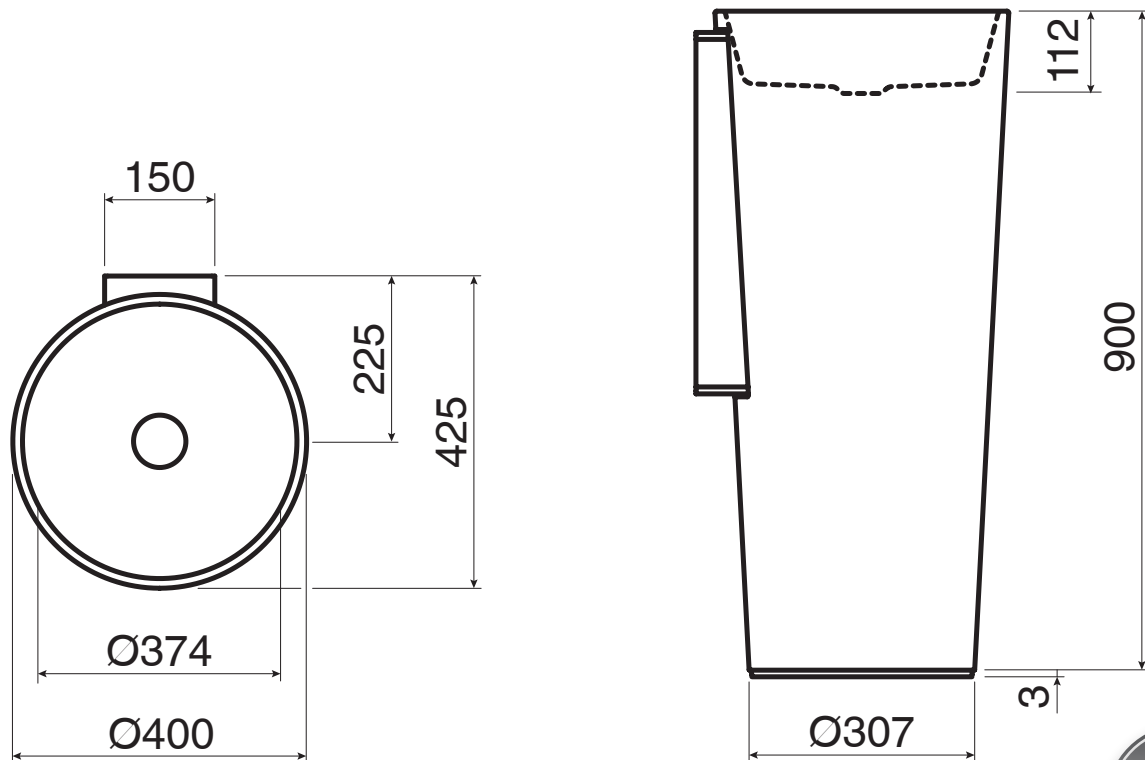

Alape®

Alape Scopio Washstand 400mm No Taphole White

SPECIFICATIONS

Recommended Use	Domestic, Hotel & Commercial
Material	Glazed Steel
Colour	White
Bowl Capacity	8.7 Litres
Weight	23kg
Fixing	Wall Mount Installation
Taphole Configuration	No Taphole
Overflow Configuration	No Overflow
Waste Size	32mm
Plug & Waste	Sold Separately
Tapware	Sold Separately

WARRANTY

Warranty - Domestic Use	15 Years
Spare Parts & Labour	12 Months

Please refer to Warranty Page for full Terms and Conditions

Dimensions are nominal measurements only.

Disclaimer: Products in this specification manual must by regulation be installed by licensed and registered trade people. The manufacturer/distributor reserves the right to vary specifications or delete models from their range without prior notification. Dimensions are nominal measurements only. Dimensions and set-outs listed are correct at time of publication however the manufacturer/distributor takes no responsibility for printing errors.

Published 05/01/2018

To see the complete Alape range go to www.reece.com.au/bathrooms