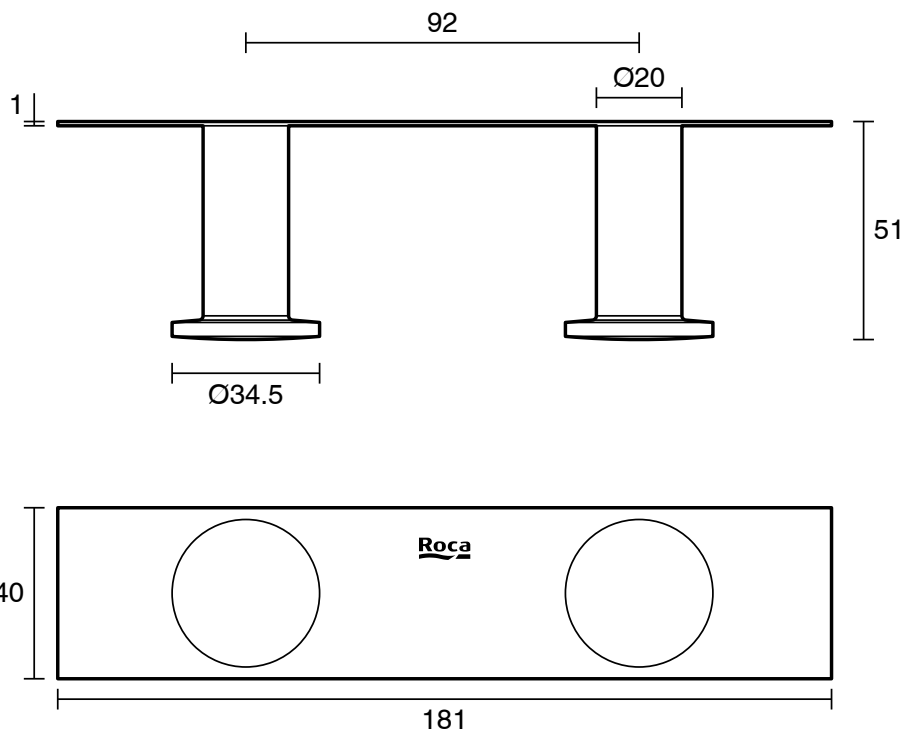

Roca Ona Double Robe Hook Matte Black

15043

SPECIFICATIONS

Recommended Use	Domestic;Commercial;Hotel
Colour Category	Black
Colour Finish	Matte Black
Primary Material	Brass

WARRANTY

Replacement Only - Domestic Use	15
Parts Replacement Only	1
<i>Please refer to Warranty Page for full Terms and Conditions</i>	