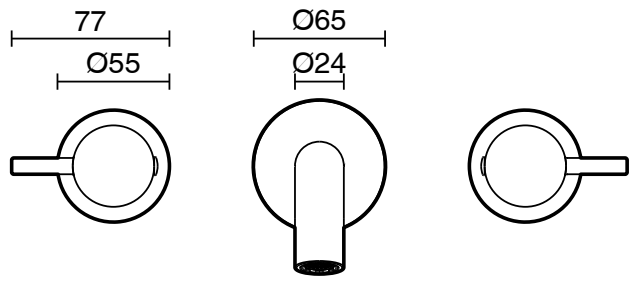

Mizu Drift MK2 Wall Basin / Bath Set 200 Brushed Brass (5 Star)

2266318

SPECIFICATIONS

Recommended Use	Domestic, Hotel & Commercial
Colour	Brushed Brass
Body Material	DR Brass
Recommended Pressure Range	150 - 500 kPa
Maximum Continuous Working Temperature	65 deg C
Suitable for Storage Tank Hot Water	Yes
Suitable for Continuous Flow Hot Water	Yes
Suitable for Gravity Feed Hot Water	No

WARRANTY

Warranty - Domestic Use	10 Years
Spare Parts & Labour	12 Months

Please refer to Warranty Page for full Terms and Conditions

Dimensions are nominal measurements only.

CLEANING RECOMMENDATIONS:

We recommend the use of soapy water or approved cleaners. This product should not be cleaned with abrasive materials. Damage caused by any improper treatment is not covered by the product warranty. Refer to Warranty Conditions

Disclaimer: Products in this specification manual must by regulation be installed by licensed and registered trade people. The manufacturer/distributor reserves the right to vary specifications or delete models from their range without prior notification. Dimensions are nominal measurements only. Dimensions and set-outs listed are correct at time of publication however the manufacturer/distributor takes no responsibility for printing errors.
Published 28/03/2024

To see the complete Mizu range go to www.reece.com.au