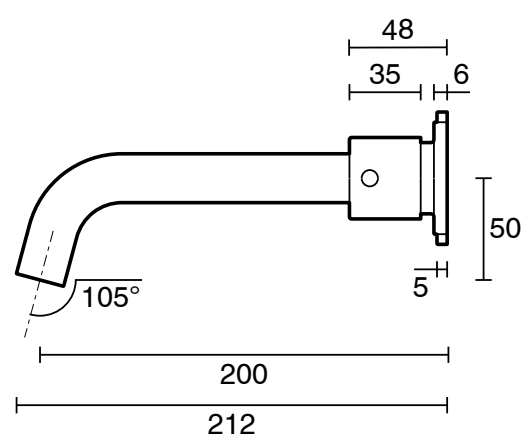

Mizu Drift MK2 Wall Basin / Bath Set 200 Brushed Brass (5 Star)

2266318

SPECIFICATIONS

Recommended Use	Domestic, Hotel & Commercial
Colour	Brushed Brass
Body Material	DR Brass
Recommended Pressure Range	150 - 500 kPa
Maximum Continuous Working Temperature	65 deg C
Suitable for Storage Tank Hot Water	Yes
Suitable for Continuous Flow Hot Water	Yes
Suitable for Gravity Feed Hot Water	No

WARRANTY

Warranty - Domestic Use	10 Years
Spare Parts & Labour	12 Months

Please refer to Warranty Page for full Terms and Conditions

Dimensions are nominal measurements only.

CLEANING RECOMMENDATIONS:

We recommend the use of soapy water or approved cleaners. This product should not be cleaned with abrasive materials. Damage caused by any improper treatment is not covered by the product warranty. Refer to Warranty Conditions

Disclaimer: Products in this specification manual must by regulation be installed by licensed and registered trade people. The manufacturer/distributor reserves the right to vary specifications or delete models from their range without prior notification. Dimensions are nominal measurements only. Dimensions and set-outs listed are correct at time of publication however the manufacturer/distributor takes no responsibility for printing errors.
Published 28/03/2024

To see the complete Mizu range go to www.reece.com.au