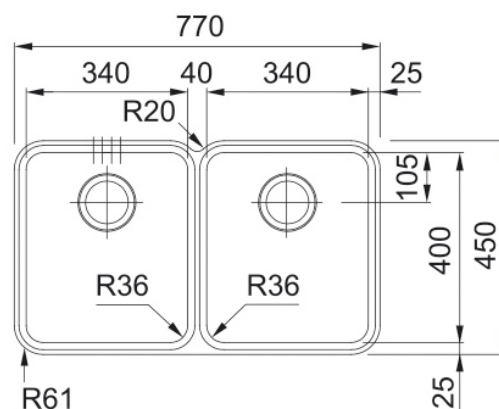

Franke Ancona ANX 120 Double Bowl Undermount Sink Stainless Steel

2029811

SPECIFICATIONS	
Recommended Use	Domestic, Hotel & Commercial
Plug & Waste	Basket Waste with Cover
Bowl Type	Double Bowl
Bowl Configuration	Double Bowl No Drainer
Bowl Divider	Full Height
Mounting	Undermount
Overflow Configuration	Overflow
Taphole Configuration	No Taphole
Sink Colour	Stainless Steel
Finish	Satin
Material	Stainless Steel (304 Grade)
Plug & Waste Size	90mm

WARRANTY	
Warranty - Domestic Use	50 Years - Replacement Only
Warranty - Commercial Use	12 Months - Replacement Only
Spare Parts (Plug and waste, clips)	12 Months - Parts and Labour

Please refer to Warranty Page for full Terms and Conditions

NOTE
Sinks must be installed using an instruction manual. No responsibility will be taken for damage that occurs where an instruction manual has not been used.

CLEANING RECOMMENDATIONS:

We recommend the use of soapy water or approved cleaners. This product should not be cleaned with abrasive materials. Damage caused by any improper treatment is not covered by the product warranty. Refer to Warranty Conditions.

To see the complete Franke range go to www.reece.com.au