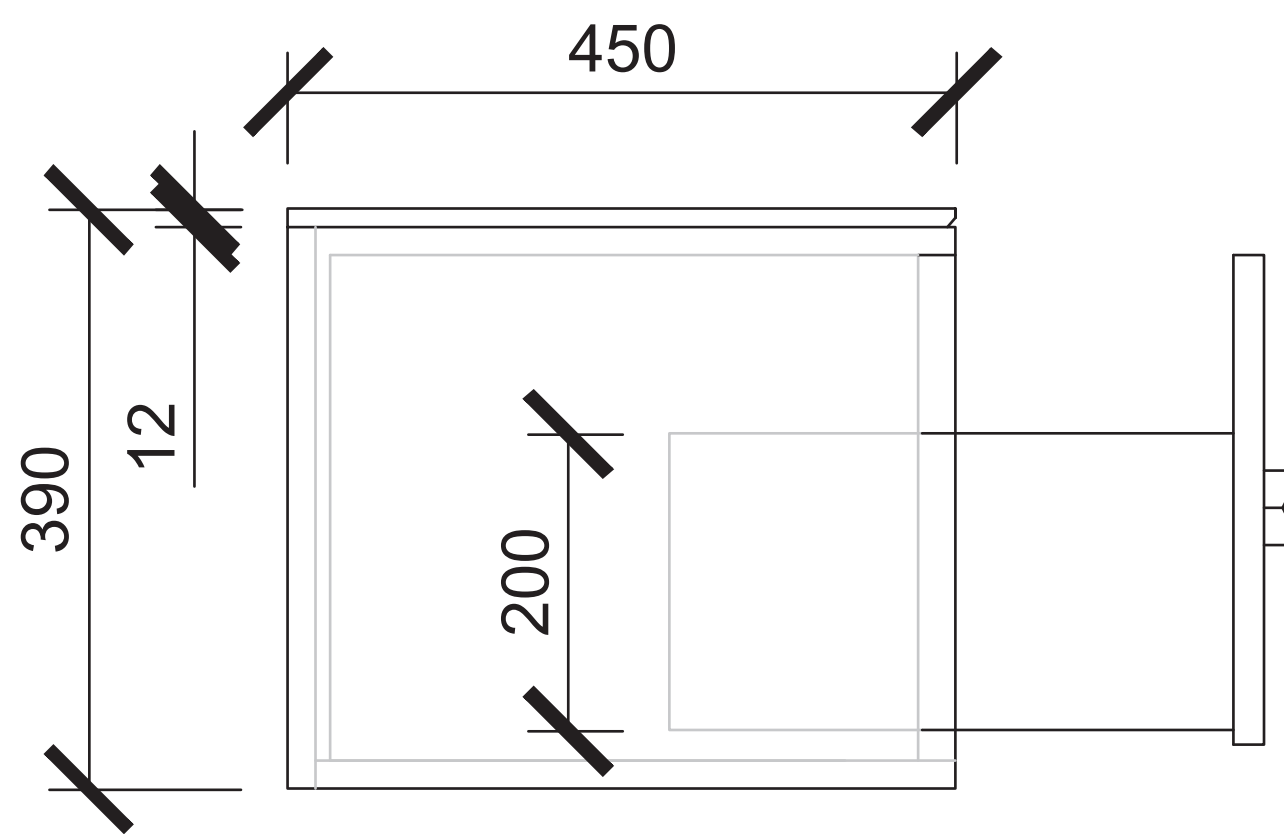

401-600W x 450D x 390H

SIDE VIEW for SEMI-INSET basin alignment