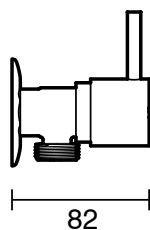

SUSSEX

Sussex Scala Washing Machine Stops LUX PVD Brushed Smoked Gunmetal

2267131

SPECIFICATIONS

Recommended Use	Residential;Commercial
Colour Finish	Brushed Smoke Gunmetal
Primary Material	Brass
Recommended Pressure Range	150 - 500 kPa as per AS3500
Max Continuous Working Temperature (deg C)	65
Min Continuous Working Temperature (deg C)	1

WARRANTY

Residential Use (Years)	40
Commercial Use (Years)	10

Please refer to Sussex Warranty page for full Terms and Conditions