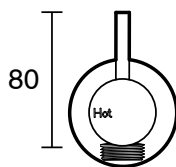

SUSSEX

Sussex Scala Washing Machine Stops LUX PVD Brushed Smoked Gunmetal

2267131

SPECIFICATIONS

Recommended Use	Residential;Commercial
Colour Finish	Brushed Smoke Gunmetal
Primary Material	Brass
Recommended Pressure Range	150 - 500 kPa as per AS3500
Max Continuous Working Temperature (deg C)	65
Min Continuous Working Temperature (deg C)	1

WARRANTY

Residential Use (Years)	40
Commercial Use (Years)	10

Please refer to Sussex Warranty page for full Terms and Conditions