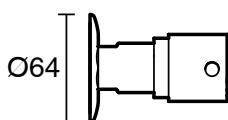

SUSSEX

Sussex Scala Washing Machine Stops LUX PVD Brushed Smoked Gunmetal

2267131

SPECIFICATIONS

Recommended Use	Residential;Commercial
Colour Finish	Brushed Smoke Gunmetal
Primary Material	Brass
Recommended Pressure Range	150 - 500 kPa as per AS3500
Max Continuous Working Temperature (deg C)	65
Min Continuous Working Temperature (deg C)	1

WARRANTY

Residential Use (Years)	40
Commercial Use (Years)	10

Please refer to Sussex Warranty page for full Terms and Conditions