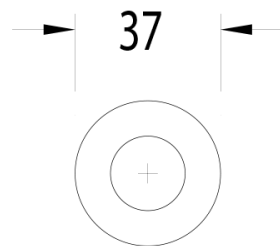

Milli Mood Edit Robe Hook PVD Brushed Gold

9510924

SPECIFICATIONS

Recommended Use	Domestic, Hotel & Commercial
Colour	Brushed Gold
Material	DR Brass

WARRANTY

Replacement Only - Domestic Use 15 Years

Please refer to Warranty Page for full Terms and Conditions