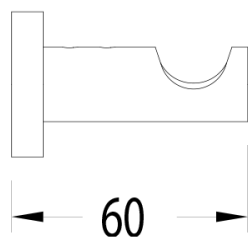

Milli Mood Edit Robe Hook PVD Brushed Gold

9510924

SPECIFICATIONS

Recommended Use	Domestic, Hotel & Commercial
Colour	Brushed Gold
Material	DR Brass

WARRANTY

Replacement Only - Domestic Use 15 Years

Please refer to Warranty Page for full Terms and Conditions