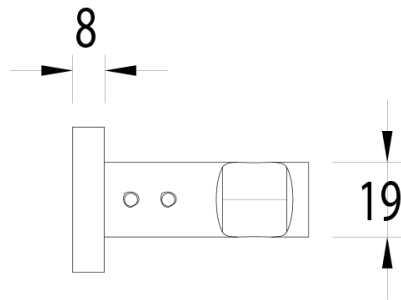

Milli Mood Edit Robe Hook PVD Brushed Gold

9510924

SPECIFICATIONS

Recommended Use	Domestic, Hotel & Commercial
Colour	Brushed Gold
Material	DR Brass

WARRANTY

Replacement Only - Domestic Use 15 Years

Please refer to Warranty Page for full Terms and Conditions